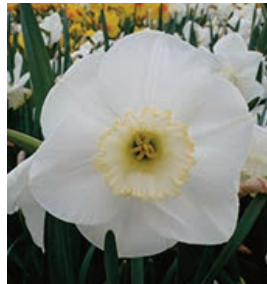

YUMMY MUMMY
2W-WWY