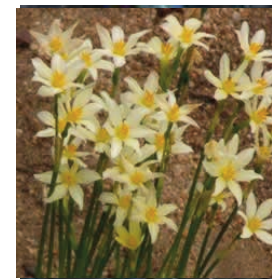

TRENTAGH
3W-GYP

ANNA PANNA
3Y-O

CAUSEWAY TORCH
2W-YYP

QUIET MAGIC
2W-P
Intermediate

NARCISSUS x
PEZLERAE 13Y-Y

SEA MOON
2W-W

NARCISSUS BULBOCODIUM
VAR ROMIEUXII 13Y-Y

DEFENCE CORPS
1W-Y