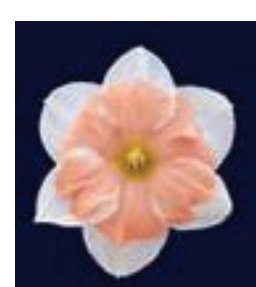

RUDDY RASCAL
2Y-R

GOLDEN PEAK
1Y-Y

SEASON'S GREETINGS
7W-GWW

WILD ROVER
1Y-R

AIRTIME
2W-WWP

NAVIGATOR
2Y-O

LAURELBANK
2W-Y

COSINE
11aW-P