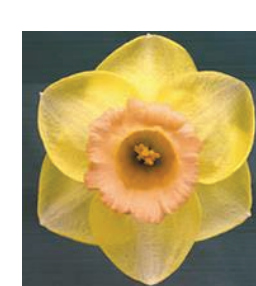

LIMA'S SHOOTING STARS
12G-G

CONTRALTO
2W-P

LONGITUDE
1Y-O

LAVA FLOW
3W-P

TICKLED PINK
11aY-P

JAUNO
2YWP-P

SIGNET RING
3W-GWO

RUDDY DUCK
20-O