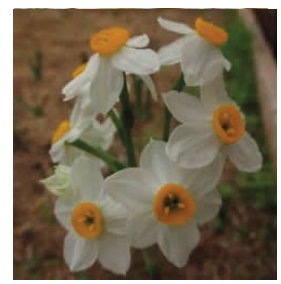

AUTUMN FANTASY
GROUP 8W-O