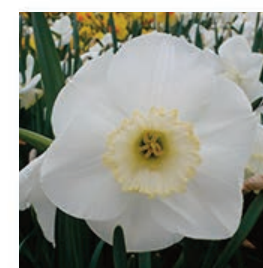

YUMMY MUMMY
2W-WWY