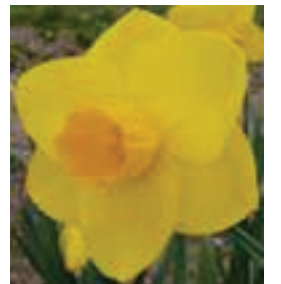

TREASURE HUNT
2Y-Y