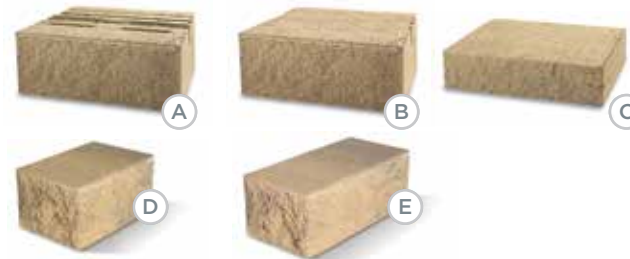

EDINGTON WALL STONE

NON-WEATHERED VERSA-LOK

WEATHERED VERSA-LOK MOSAIC

- (A) **Edington Wall Stone*** - 12" x 8" x 4"
- (B) **Edington Wall Stone Wedge** - 12" x 8" x 4"
- (C) **Non-Tumbled Edington Wall Stone*** - 12" x 8" x 4"
- (D) **Non-Tumbled Edington Wall Stone Wedge** - 12" x 8" x 4"

COLORS

Canyon Creek Blend Earth Blend Flagstone Blend Granite Blend

Storm Blend

BANDING AND ACCENTS

Charcoal

- (A) **Versa-Lok*** - 16" (face) x 14" (rear) x 12" D x 6" H
- (B) **Smooth Top Versa-Lok*** - 16" (face) x 14" (rear) x 12" D x 6"
- (C) **Rectangular Cap** - 16" (face) x 11⁵/₈" D x 3⁵/₈" H
- (D) **Solid Corner** - 7⁷/₈" (face) x 12" D x 6" H
- (E) **Full Return Corner** - 16" (face) x 7⁷/₈" D x 6" H

COLORS

Canyon Creek Blend Chestnut Blend Desert Sand

Earth Blend Flagstone Blend Granite Blend

Storm Blend

- (A) **Versa-Lok Weathered Standard** - 16" (face) x 14" (rear) x 12" D x 6" H
- (B) **Weathered Cobble** - 8" (face) x 12" D x 6" H
- (C) **Weathered Accent** - 12" (face) x 12" D x 4" H
- (D) **Rectangular Cap** - 16" (face) x 11⁵/₈" D x 3⁵/₈" H
- (E) **Solid Corner Unit** - 7⁷/₈" (face) x 12" D x 6" H
- (F) **Full Return Corner** - 16" (face) x 7⁷/₈" D x 6" H