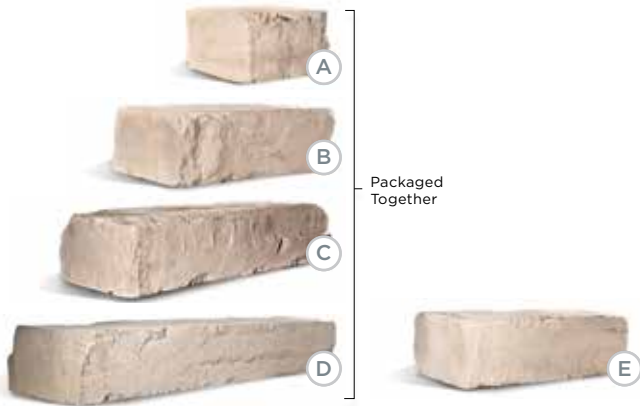

- (A) Rosetta® Kodah Wall - 12" x 10.5" x 6"
- (B) Rosetta® Kodah Wall - 21" x 10.5" x 6"
- (C) Rosetta® Kodah Wall - 30" x 10.5" x 6"
- (D) Rosetta® Kodah Wall - 42" x 10.5" x 6"
- (E) Rosetta® Kodah Wall Corner - 21" x 10.5" x 6"