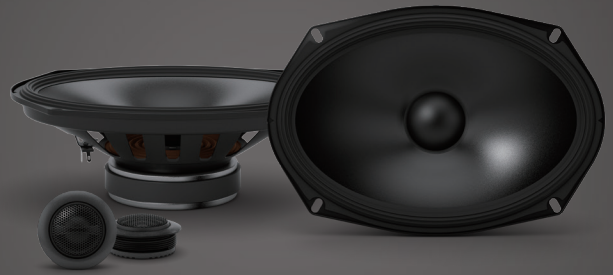

S - SERIES
SOUND
SYSTEMS

S-SERIES SPEAKERS

S-S65C **NEW**

6-1/2" COMPONENT 2-WAY SPEAKER SET
Power Handling: 80W RMS/240W Peak (CTA-2031 compliant) • Nominal Impedance 4Ω • Frequency Response: 70-22kHz • 1" Silk Dome Tweeter • CFRP (Carbon Fiber Reinforced Plastic) Cone • H.A.M.R. Surround • Custom Stamped Steel Frame • 35mm voice coil • Optional grille sold separately (KTE-S65G)

S-S65 **NEW**

6-1/2" COAXIAL 2-WAY SPEAKER SET
Power Handling: 80W RMS/240W Peak (CTA-2031 compliant) • Nominal Impedance 4Ω • Frequency Response: 70-22kHz • 1" Silk Dome Tweeter • CFRP (Carbon Fiber Reinforced Plastic) Cone • H.A.M.R. Surround • Custom Stamped Steel Frame • 35mm voice coil • Optional grille sold separately (KTE-S65G)

S-S69C **NEW**

COMPONENT 2-WAY SPEAKER SET
Power Handling: 85W RMS/260W Peak (CTA-2031 compliant) • Nominal Impedance 4Ω • Frequency Response: 65-22kHz • 1" Silk Dome Tweeter • CFRP (Carbon Fiber Reinforced Plastic) Cone • H.A.M.R. Surround • Custom Stamped Steel Frame • 35mm voice coil • Optional grille sold separately (KTE-S69G)

S-S69 **NEW**

6X9" COAXIAL 2-WAY SPEAKER SET
Power Handling: 85W RMS/260W Peak (CTA-2031 compliant) • Nominal Impedance 4Ω • Frequency Response: 65-22kHz • 1" Silk Dome Tweeter • CFRP (Carbon Fiber Reinforced Plastic) Cone • H.A.M.R. Surround • Custom Stamped Steel Frame • 35mm voice coil • Optional grille sold separately (KTE-S69G)

S-S57 **NEW**

5X7" COAXIAL 2-WAY SPEAKER SET
Power Handling: 75W RMS/230W Peak (CTA-2031 compliant) • Nominal Impedance 4Ω • Frequency Response: 73-22kHz • 1" Silk Dome Tweeter • CFRP (Carbon Fiber Reinforced Plastic) Cone • H.A.M.R. Surround • Custom Stamped Steel Frame • 30mm voice coil

S-S50 **NEW**

5-1/4" COAXIAL 2-WAY SPEAKER SET
Power Handling: 55W RMS/170W Peak (CTA-2031 compliant) • Nominal Impedance 4Ω • Frequency Response: 80-22kHz • 1" Silk Dome Tweeter • CFRP (Carbon Fiber Reinforced Plastic) Cone • H.A.M.R. Surround • Custom Stamped Steel Frame • 25mm voice coil • Optional grille sold separately (KTE-S50G)

S-S40 **NEW**

4" COAXIAL 2-WAY SPEAKER SET
Power Handling: 45W RMS/140W Peak (CTA-2031 compliant) • Nominal Impedance 4Ω • Frequency Response: 97-22kHz • 3/4" Silk Dome Tweeter • CFRP (Carbon Fiber Reinforced Plastic) Cone • H.A.M.R. Surround • Custom Stamped Steel Frame • 25mm voice coil