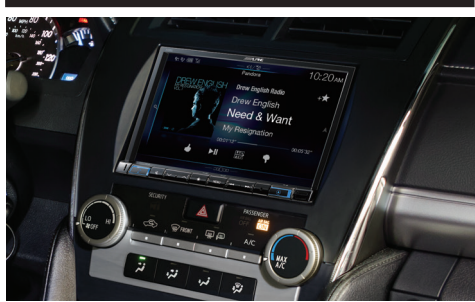

KTX-CMY8-S 2012-UP TOYOTA CAMRY