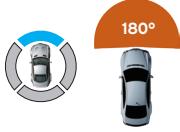

DRIVE ASSIST

HCE-C2600FD **NEW**

MULTI-VIEW FRONT VIEW HDR CAMERA

HCE-C2600FD4 **NEW**

CAMERA SYSTEM FOR SMITTYBILT FRONT BUMPER