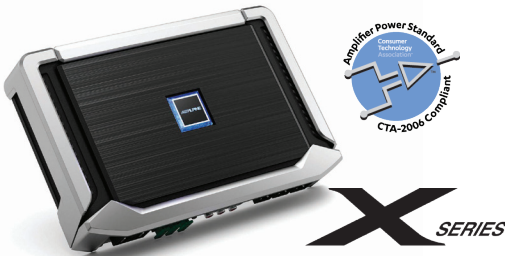

X-SERIES AMPLIFIERS

X-A90V Hi-Res Audio

5-CHANNEL POWER DENSITY AMPLIFIER
100W RMS x4 + 500W RMS x1 (2Ω, 14.4V, ≤ 1% THD+N) | 75W RMS x4 + 300W x1 (4Ω, 14.4V, ≤ 1% THD+N) • 87dB S/N (ref. 1W into 4Ω)

X-A90M Hi-Res Audio

MONO POWER DENSITY AMPLIFIER
900W RMS x1 (2Ω, 14.4V, ≤ 1% THD+N) | 600W RMS x1 (4Ω, 14.4V, ≤ 1% THD+N) • 83dB S/N (ref. 1W into 4Ω)

X-A70F Hi-Res Audio

4/3/2 CHANNEL POWER DENSITY AMPLIFIER
175W RMS x4 (2Ω, 14.4V, ≤ 1% THD+N) | 120W RMS x4 (4Ω, 14.4V, ≤ 1% THD+N) • 87dB S/N (ref. 1W into 4Ω)