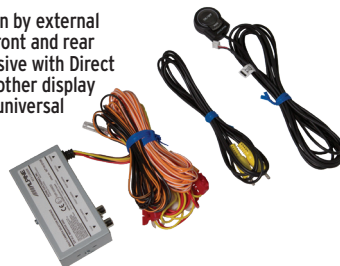

**KCX-630HD**

HDMI SELECTOR INTERFACE

2 HDMI In / 1 HDMI Out • 1.5M HDMI Cable Included • Needed when adding DVD Player (DVE-5300) to X208U, X108U, INE-W977HD, INE-W967HD and iLX-207 to retain HDMI input • Needed to add HDMI to X110 series, X109 and X209

**KCX-C2600B** NEW

FRONT AND REAR CAMERA SELECTOR

Front and Rear Camera with view mode selection by external control button (included) • 2 Direct Inputs for front and rear cameras • 1 RCA Input for other cameras (Exclusive with Direct Input Rear Camera) • Universal RCA Output for other display devices • Compatible with all Alpine direct and universal cameras (sold separately)