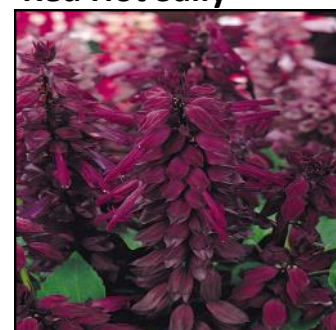

Perennial varieties.

Victoria Blue

Red Hot Sally

Salvia– Vista

Height: 10”-12”

Spread: 8”

Info: Attracts bees, butterflies, and hummingbirds. Heat tolerant.

Vista White