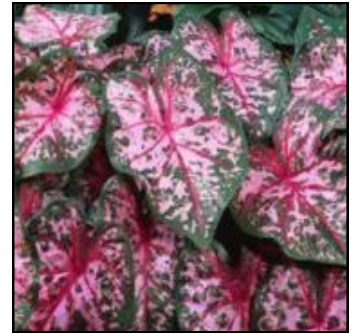

Caladium

Height: 12"-16"

Spread: 10"-12"

Info: Heart shaped foliage with colorful leaves.

Aaron

Carolyn Whorton

Blaze

Candidum