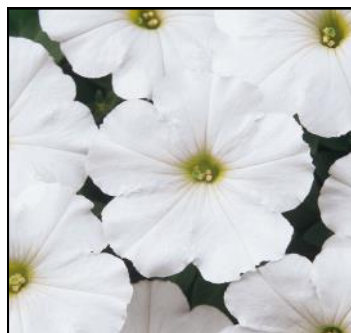

Perilla Magilla

Height: 24"-36"

Spread: 12"-18"

Info: low maintenance, grown for showy foliage.

Petunia– Madness

Height: 10"-12"

Spread: 10"-12"

Info: Upright, low maintenance, mound-
ing plants with large blooms.

White

Petunia– Wave

Height: 7"-10"

Spread: 24"-30"

Info: Vigorously spreading plant with
large blooms