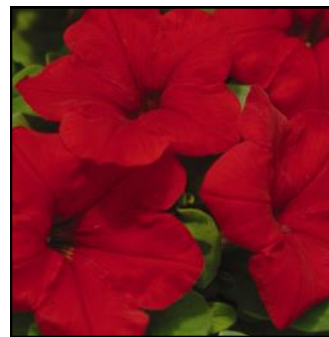

Perilla Magilla

Height: 24"-36"

Spread: 12"-18"

Info: low maintenance, grown for showy foliage.

Petunia– Madness

Height: 10"-12"

Spread: 10"-12"

Info: Upright, low maintenance, mound-
ing plants with large blooms.

Red

Petunia– Wave

Height: 7"-10"

Spread: 24"-30"

Info: Vigorously spreading plant with
large blooms