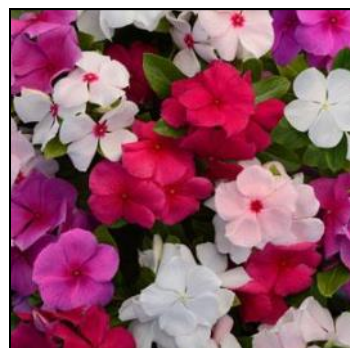

Vinca– Titan

Height: 10"-14"

Spread: 10"-12"

Info: Mounding variety with . Ideal for baskets and mix containers.

Vinca– Valiant

Height: 14"-20"

Spread: 10"-12"

Info: Cascading variety with larger blooms. Ideal for basket making.

Mix