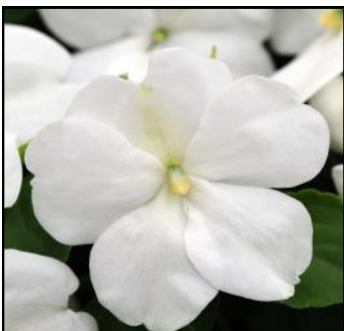

Pink

White

Impatien– Impreza

Height: 6"-8"

Spread: 12"-14"

Info: Easy to maintain. Low growing with good coverage

Pink

Rose