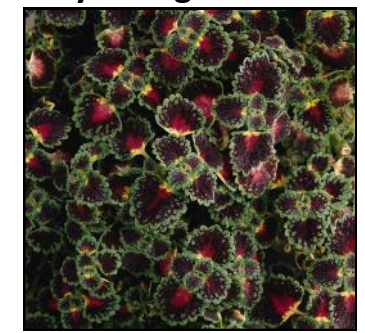

Coleus

Height: 20"-24"

Spread: 12"

Info: Low maintenance, sun loving plants with brightly colored foliage.

Lava Rose