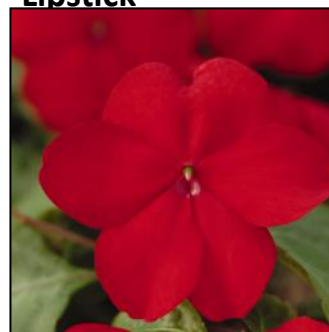

Impatien– Super Elfin

Height: 6"-10"

Spread: 8"-10"

Info: Compact variety with full, closely spaced flowers.

Red

Impatien– Sunpatiens- Compact

Height: 18"-24"

Spread: 16"-20"

Info: Sun tolerant variety.