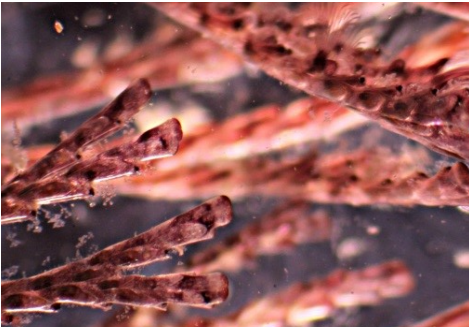

Non-native marine invertebrate species to look for in Alaska

Brown Bryozoan *Bugula neritina*

Straw Bryozoan *Bugulina stolonifera*

Red Rust Bryozoan *Watersipora* spp

Star Tunicate *Botryllus schlosseri*

Chain Tunicate *Botrylloides violaceus*

Transparent Vase Tunicate *Ciona* spp

Rock Vomit *Didemnum vexillum*

Club Tunicate *Styela clava*

Pacific Oyster *Crassostrea gigas*

European Green Crab *Carcinus maenas*

Chinese Mitten Crab *Eriocheir sinensis*

Trumpet Worm *Ficopomatus enigmaticus*

If you see any of these species, contact

Alaska Fish and Game

1- 877-INVASIV

Smithsonian
Environmental Research Center