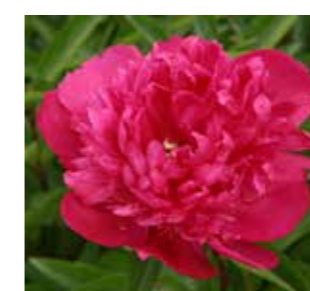

PAEONIA LACTIFLORA **BIG BEN**

Huge fuschia-pink/red flowers with feathered petals in the centre forming a crest.

Very Fragrant. Flowering: MID
Height: 90cm Spread: 50cm **£25**