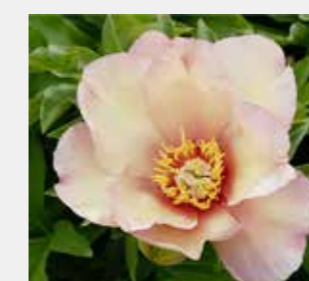

PAEONIA **SONOMA FLOOZY**

Unusual and rare. Finely cut foliage on sturdy framework with very large, single, cream flowers with a pink fleck and crinkled pink edge.

Flowering: MID
Height: 75cm Spread: 50cm **£125**