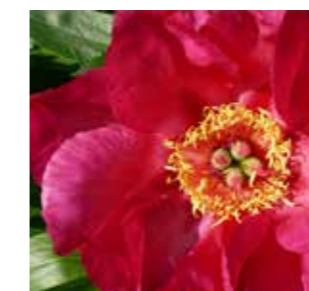

PAEONIA **SONOMA BY THE BAY**

Unusual and rare. Finely cut foliage on sturdy framework with single, deep-red/magenta flowers, yellow stamen and bright pink stigmas.

Flowering: MID
Height: 75cm Spread: 50cm **£99**