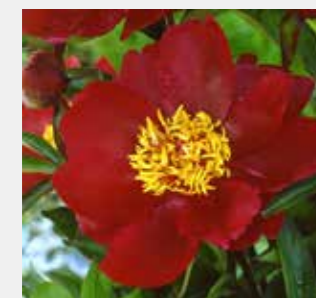

PAEONIA LACTIFLORA **MISS MARY**

Sumptuous deep-red single flowers with golden stamens. A floriferous peony.

Flowering: MID
Height: 90cm Spread: 50cm **£34**