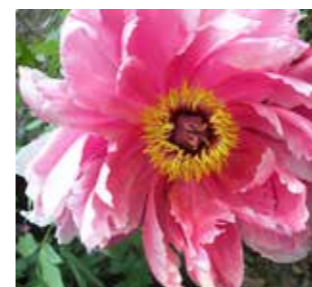

TREE PEONIES

PAEONIA SUFFRUTICOSA **SHICHI FUKUJIN**

Japanese tree peony with large papery-thin, striking, double pink flowers with a raspberry basal flare.

Flowering: EARLY-MID
Height: 1.2m Spread: 90cm

£75