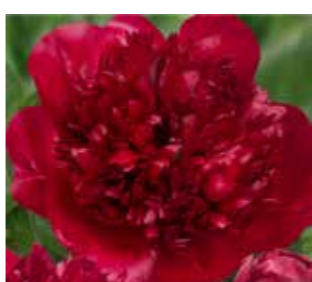

PAEONIA LACTIFLORA **CHARLES BURGESS**

Very eye-catching with mid-green foliage and bright-red, single, anemone-type flowers with golden stamens.

Flowering: MID
Height: 90cm Spread: 50cm **£28**

HERBACEOUS PEONIES

PAEONIA LACTIFLORA **CHARLIE'S WHITE**

Stunning, double, creamy-white blooms that make excellent cut flowers.

Highly Fragrant. Flowering: EARLY-MID
Height: 90cm Spread: 50cm **£25**

PAEONIA LACTIFLORA **CHEDDAR CHEESE**

An unusual peony with double cream/sulphur-yellow flowers. Quite an outstanding and striking plant.

Fragrant. Flowering: MID
Height: 90cm Spread: 50cm **£28**

PAEONIA **CHRISTMAS VELVET**

Rare and collectable. Double velvet-red blooms. Heavily flowering, it makes an excellent cut flower. Rarely available and very special.