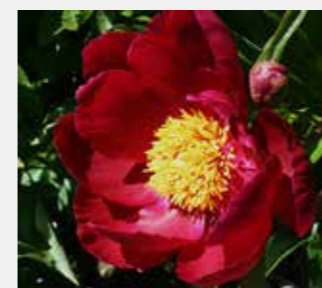

PAEONIA LACTIFLORA **RED QUEEN**

Large, single, glossy scarlet red flowers with golden centres

Flowering: MID
Height: 90cm Spread: 60cm **£39**