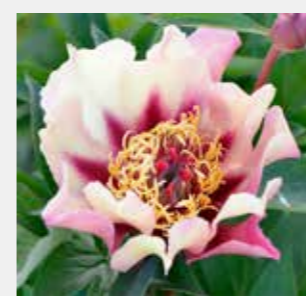

PAEONIA **COURT JESTER**

Unusual and highly collectable. Finely-cut foliage on a sturdy frame. Striking, single, pale yellow/apricot/orange flowers with strong burgundy basal flares and yellow stamens.

Flowering: MID
Height: 75cm Spread: 50cm **£99**