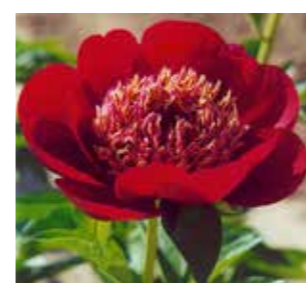

HERBACEOUS PEONIES

PAEONIA **WALTER MAINS**

Herbaceous perennial with dark green foliage and very striking dark red outer petals with red staminodes edged in gold.

Flowering: MID
Height: 90cm Spread: 60cm **£28**