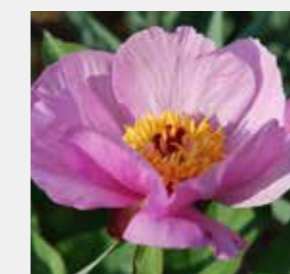

PAEONIA **LAVENDER**

Rare and beautiful peony with pale lilac single flowers with darker petals at the base.

Flowering: MID
Height: 90cm Spread: 60cm **£399**