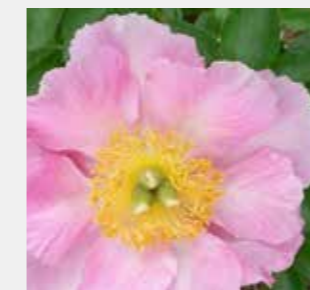

Flowering: EARLY- MID
Height: 90cm Spread: 60cm **£39**

HERBACEOUS PEONIES

PAEONIA LACTIFLORA **BELLA DONNA**

Beautiful and rarely seen, double pink flowers edged in carmine. Fine rose-shaped flower.

Flowering: MID
Height: 90cm Spread: 60cm **£30**

PAEONIA LACTIFLORA **BEST MAN**

Relatively rare and unusual, with divided foliage and deep-red/magenta double flowers that have lighter pinkish tones.

Fragrant. Flowering: MID
Height: 90cm Spread: 50cm **£28**

PAEONIA LACTIFLORA **BIG BEN**

Huge fuschia-pink/red flowers with feathered petals in the centre forming a crest.

Very Fragrant. Flowering: MID
Height: 90cm Spread: 50cm **£25**

PAEONIA **BIRTHDAY**

Absolutely beautiful peony with huge pale pink, bowl-shaped flowers, with a slightly frilly edge and golden stamens. Pale green foliage.