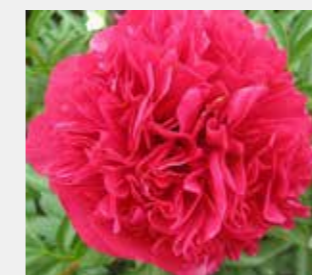

PAEONIA **COMMAND PERFORMANCE**

Dark-green foliage and large, fragrant, double, bomb-shaped, cardinal-red flowers. An excellent cut flower.

Fragrant. Flowering: MID
Height: 90cm Spread: 50cm **£28**