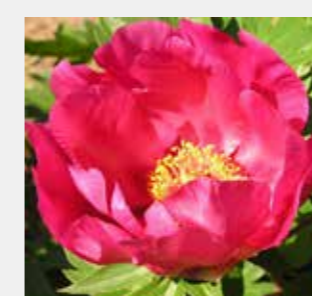

PAEONIA WATERMELON WINE

Unusual and rare. Finely cut foliage on sturdy framework with large, red/pink single flowers with strawberry flares. Free flowering.

Flowering: MID
Height: 75cm Spread: 50cm **£75**