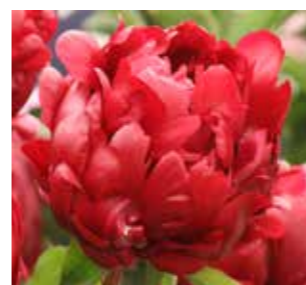

HERBACEOUS PEONIES

PAEONIA LACTIFLORA **PETER BRAND**

Divided foliage and erect stems bearing deep-red, silky, double flowers with ruffled inner petals.

Fragrant. Flowering: MID
Height: 90cm Spread: 50cm **£25**