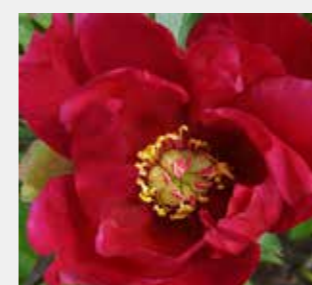

PAEONIA UNIQUE

Unusual and rare. Finely cut foliage on sturdy framework with striking single red flowers. Compact. Highly floriferous.

Flowering: MID
Height: 60cm Spread: 50cm **£109**