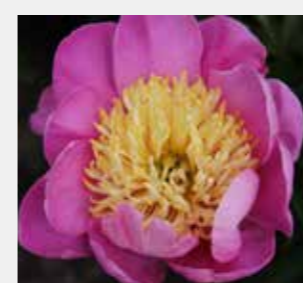

PAEONIA LACTIFLORA **ANN COUSINS**

Finely-cut, dark-green foliage and beautiful, pure white, double flowers, with a rose scent.

Fragrant. Flowering: LATE
Height: 90cm Spread: 50cm **£39**

PAEONIA **ANOMALA**

Divided leaves and deep rose-magenta single flowers with golden stamens.

Flowering: EARLY-MID
Height: 60 cm Spread: 40cm **£36**

PAEONIA LACTIFLORA **ANTWERPEN**

An attractive mid-sized peony with very large, pink, Japanese style flowers.

Flowering: MID
Height: 80cm Spread: 50cm **£25**

HERBACEOUS PEONIES

PAEONIA LACTIFLORA **APRICOT QUEEN**

Finely-cut, dark-green foliage, with large, creamy apricot single flowers. Rarely available. Ideal for cutting.