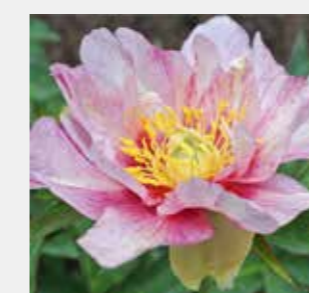

PAEONIA **SONOMA BLESSING**

Unusual and rare. Finely cut foliage on sturdy framework with beautiful semi-double, light pink flowers with darker pink flecks.

Flowering: MID
Height: 75cm Spread: 50cm **£125**