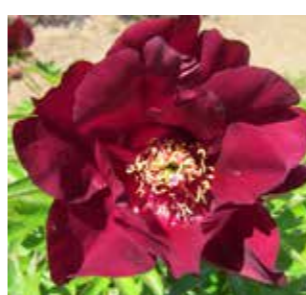

PAEONIA **CHIEF BLACK HAWK**

An unusual and highly collectable peony, with dark-red/velvet-red semi-double, lightly fragrant flowers. Finely-cut foliage on sturdy framework.

Fragrant. Flowering: -MID
Height: 75cm Spread: 50cm **£349**