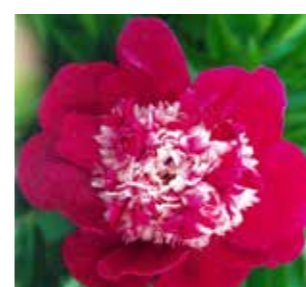

HERBACEOUS PEONIES

PAEONIA LACTIFLORA **NELLIE SAYLOR**

Unusual herbaceous peony with Japanese-type flowers with wine-red outer petals and pink/white petaloids.

Fragrant. Flowering: MID
Height: 60cm Spread: 60cm **£28**