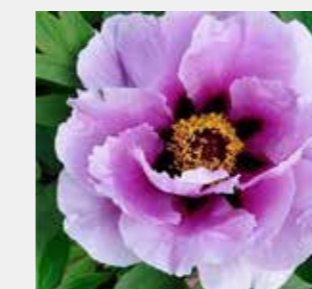

PAEONIA SUFFRUTICOSA **SHIMANE CHOJURAKU**

Japanese tree peony with semi-double, stunning, lavender-pink flowers -turning pale pink towards the edges with a dark purple, almost black centre.

Flowering: EARLY-MID
Height: 1.2m Spread: 1m

£75