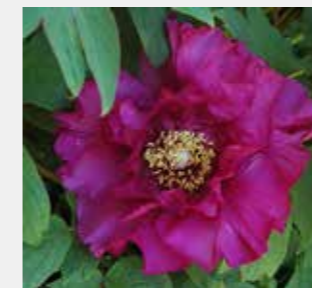

PAEONIA SUFFRUTICOSA **SHIKO**

Incredible peony with deep red/purple semi-double flowers and golden stamens.

Flowering: EARLY-MID
Height: 1.2m Spread: 90cm

£75