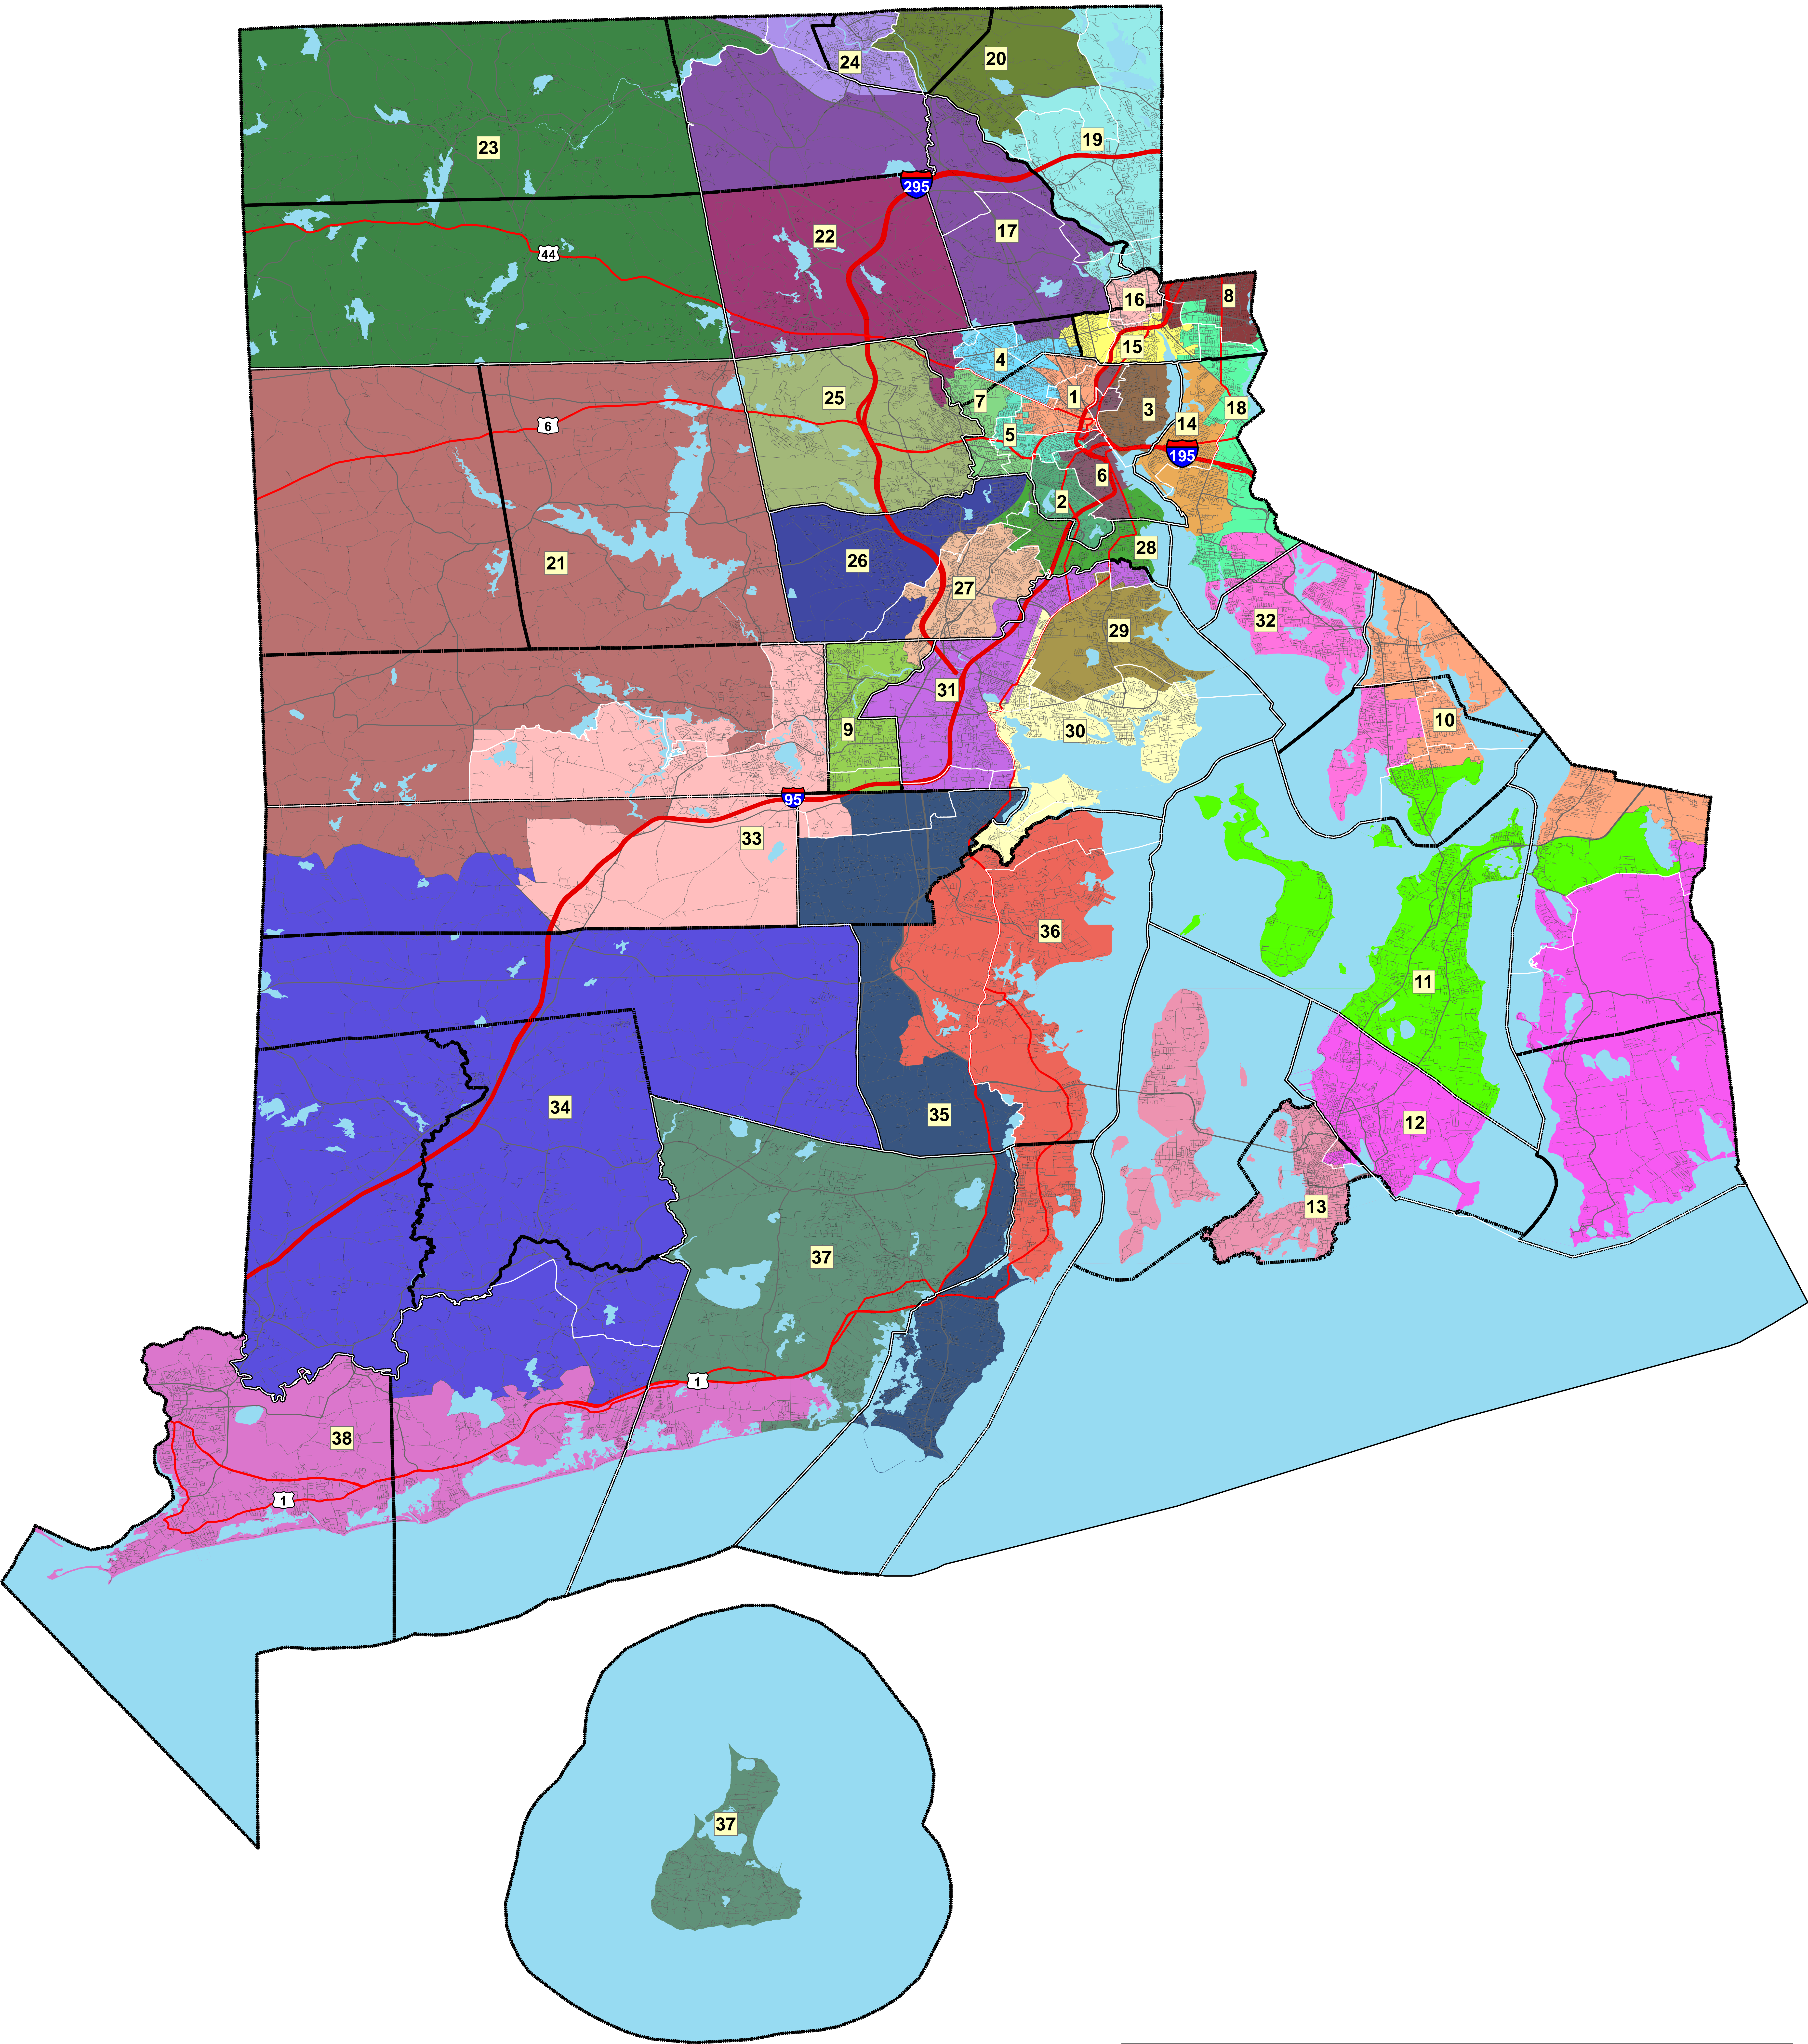

Rhode Island State Senate Districts

Rhode Island State House, Senate, and Congressional Boundaries
adopted by Legislature on February 2, 2012 and signed by Governor on February 8, 2012

Reapportionment Office
Rhode Island State House
82 Smith Street, #B-5
Providence, RI 02903

401-528-1758
www.riredistricting.com
Info@riredistricting.com

Existing Senate
Townships