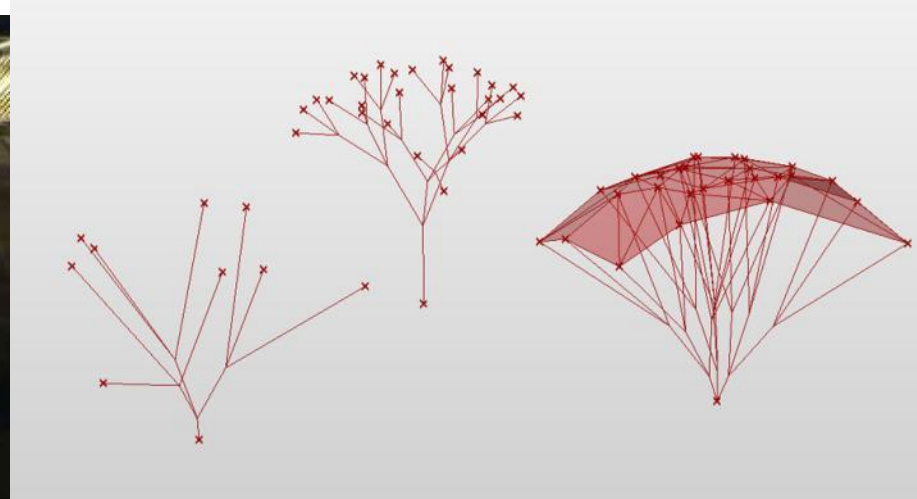

TREE LIKE STRUCTURES

OBJETIVE

Understand **the concept of reciprocal structure**

Study the **morphology**

Explore the formation of structural systems with a **groupings modules reciprocal**