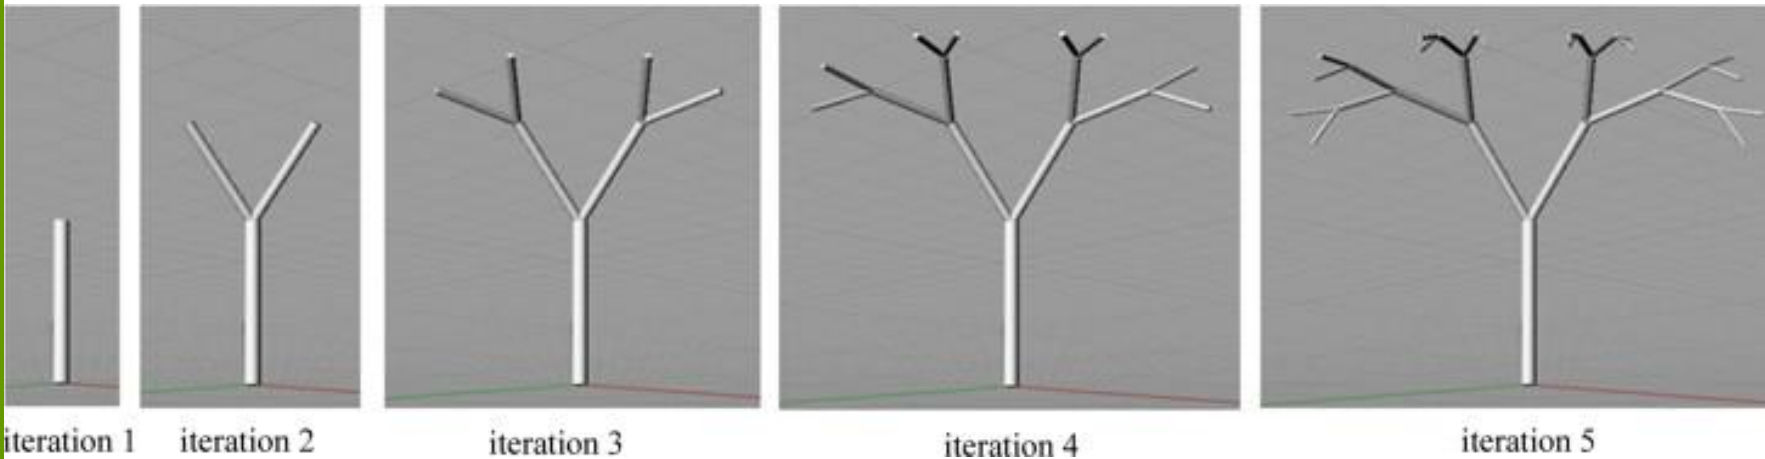

## TREE LIKE STRUCTURES

**1. DEFINITION:  
Reciprocal frame structure**

## TREE LIKE STRUCTURES

### 1. Concept: Tree like structure

**Treeform architecture** is based on natural forms such as where a tree's foliage serves as the roof. The branches and trunk are the support structure.

### 1. Concept: Tree like structure

**Branched supports are flat or spatial structural systems which consist of **separate branches**, each one of which forks out at a specific point (knot) **into at least two other branches**. Such structures can be subjected to tension, to compression, to flexion and to torsion.**