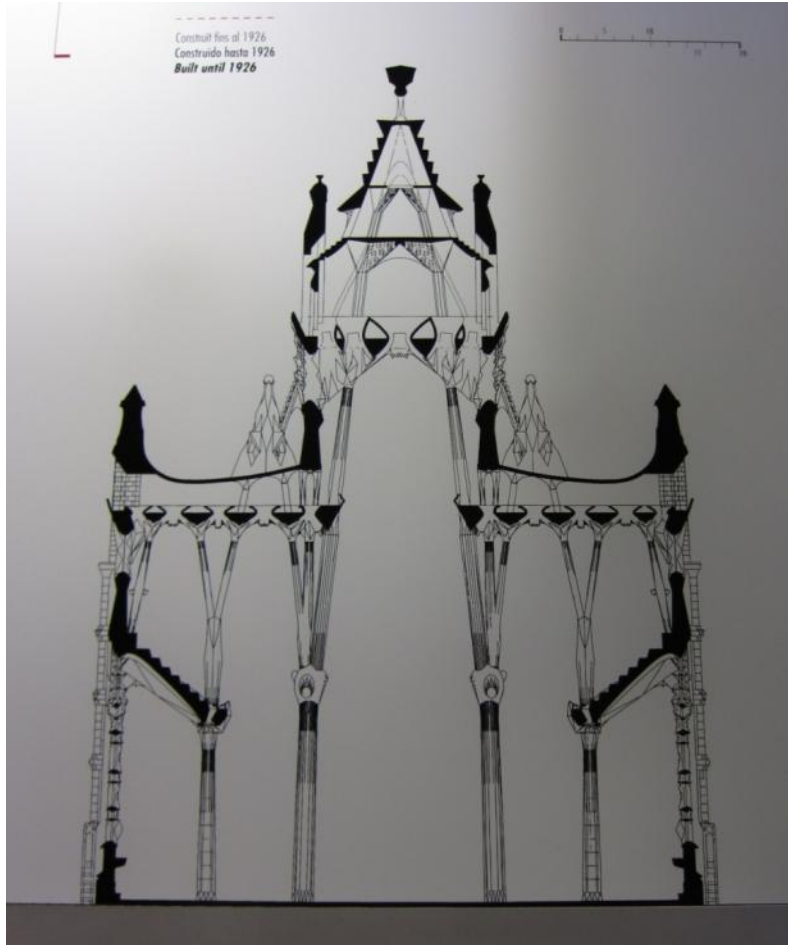

TREE LIKE STRUCTURES

2. Background

Gaudi's treelike. Sagrada Familia