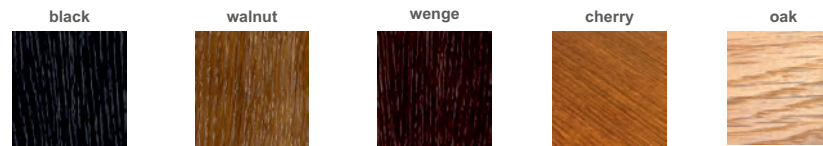

Pattern - Natural veneer OAK, OIL WAX

Pattern - Natural veneer OAK, LACQUER

Name	Quantity	Endings	Retail Price
Diamond Center <i>prestige</i>	1 pcs	Natural veneer OAK, OIL WAX - pattern.	579,00 €
Diamond Center <i>prestige</i>	1 pcs	Natural veneer OAK, LACQUER - pattern.	629,00 €
Diamond Center <i>prestige</i>	1 pcs	LACQUER MAT White Black	689,00 €
Diamond Center <i>prestige</i>	1 pcs	LACQUER HG White Black	699,00 €
Diamond Center <i>prestige</i>	1 pcs	Any colour RAL HG Mat + 10%	

Standst Diamond

Name	Quantity	Endings	Retail Price
Standst Diamond Monitor	1set/2 pcs	Black Mat	232,00 €

Pattern - Natural veneer OAK, OIL WAX

Pattern - Natural veneer OAK, LACQUER

Name	Quantity	Endings	Retail Price
Ruby 30 <i>prestige</i>	1set/2 pcs	Natural veneer OAK, OIL WAX - pattern.	1 599,00 €
Ruby 30 <i>prestige</i>	1set/2 pcs	Natural veneer OAK, LACQUER - pattern.	1 699,00 €

Pattern - Natural veneer OAK, OIL WAX

Pattern - Natural veneer OAK, LACQUER

Name	Quantity	Endings	Retail Price
Ruby 25 mkII <i>prestige</i>	1set/2 pcs	Natural veneer OAK, OIL WAX - pattern.	1 429,00 €
Ruby 25 mkII <i>prestige</i>	1set/2 pcs	Natural veneer OAK, LACQUER - pattern.	1 549,00 €

Pattern - Natural veneer OAK, OIL WAX

Pattern - Natural veneer OAK, LACQUER

Name	Quantity	Endings	Retail Price
Ruby 20 <i>prestige</i>	1set/2 pcs	Natural veneer OAK, OIL WAX pattern.	1 079,00 €
Ruby 20 <i>prestige</i>	1set/2 pcs	Natural veneer OAK, LACQUER - pattern.	1 199,00 €