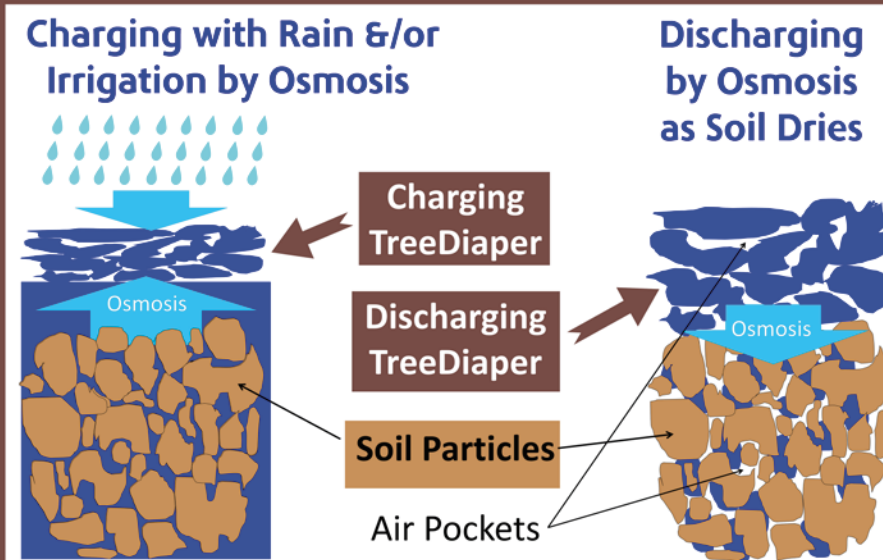

TreeDiaper®

& SteadySpring®

540-300-1465
www.treed diaper.com
info@treediaper.com

NOT a Watering Bag!
Recharge with Rain, Snow & Irrigation!
Make Use of Water That is Otherwise Wasted!

Charging/Releasing by Osmosis!
Solves BOTH under- and over-watering issues!
Not only releases water when soil is too dry,
But also absorbs water when soil is too wet!