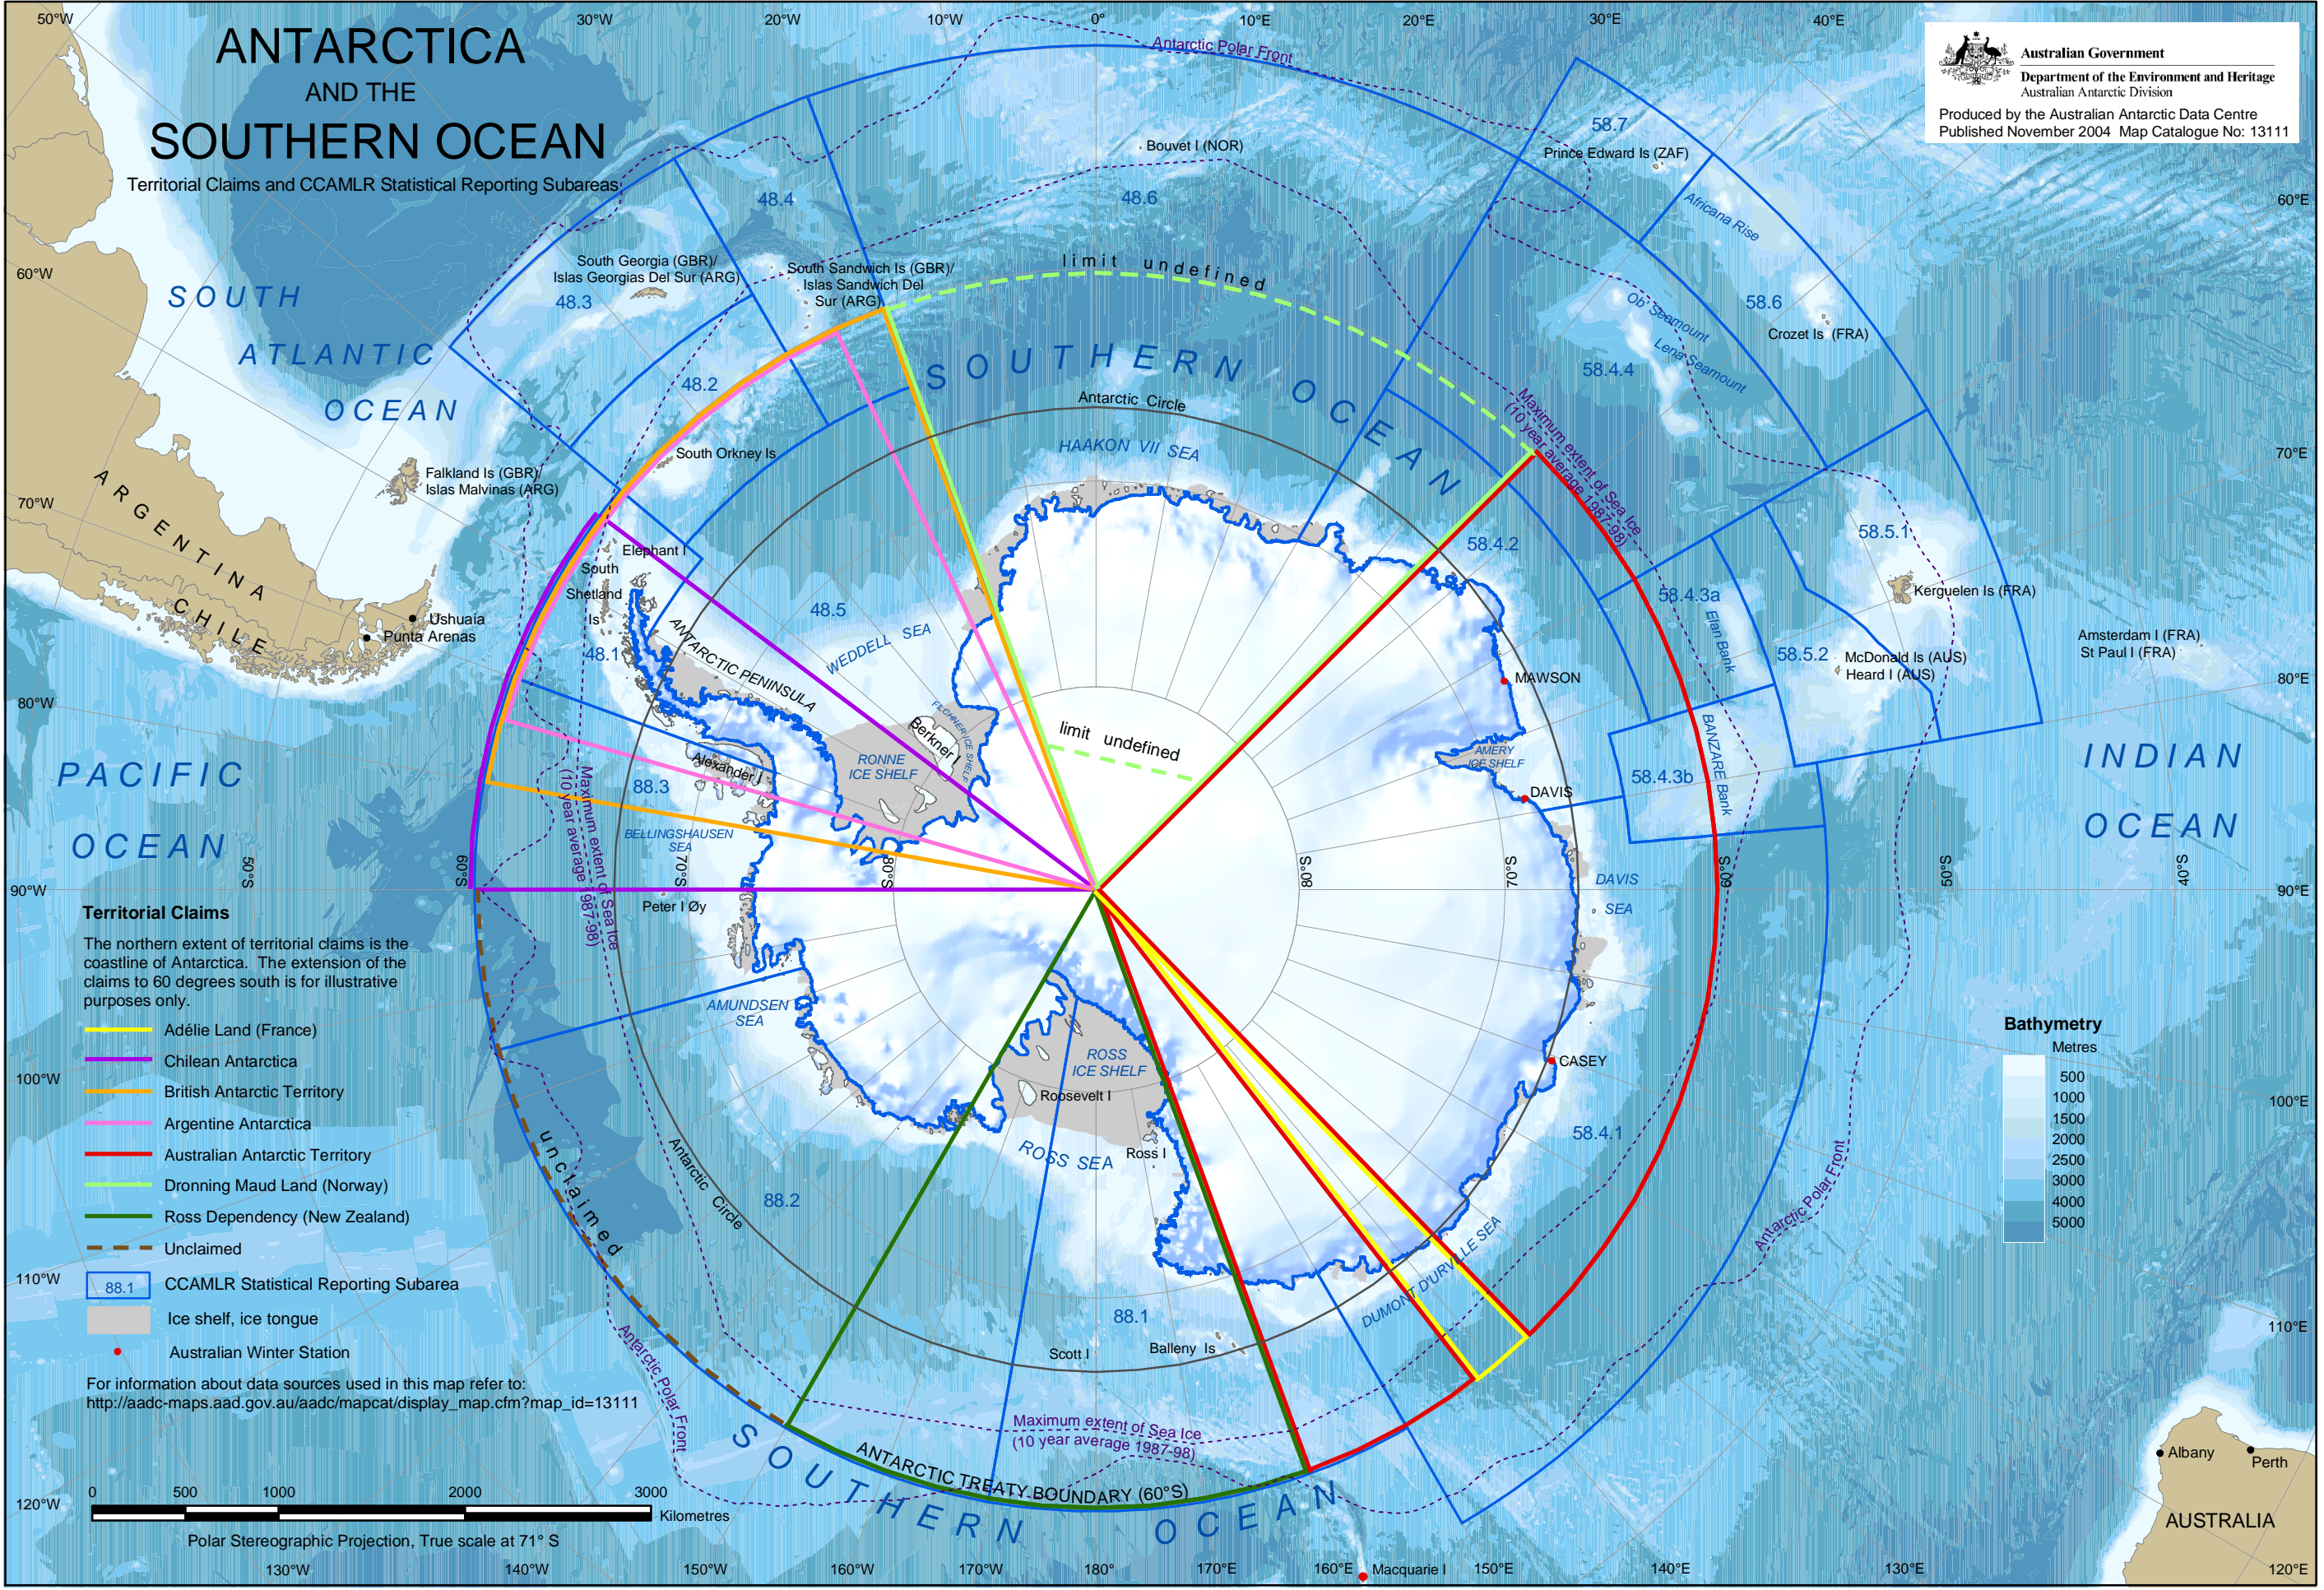

ANTARCTICA AND THE SOUTHERN OCEAN

Australian Government
 Department of the Environment and Heritage
 Australian Antarctic Division
 Produced by the Australian Antarctic Data Centre
 Published November 2004 Map Catalogue No: 13111

- Territorial Claims**
- The northern extent of territorial claims is the coastline of Antarctica. The extension of the claims to 60 degrees south is for illustrative purposes only.
- Adélie Land (France)
 - Chilean Antarctica
 - British Antarctic Territory
 - Argentine Antarctica
 - Australian Antarctic Territory
 - Dronning Maud Land (Norway)
 - Ross Dependency (New Zealand)
 - Unclaimed
- 88.1 CCAMLR Statistical Reporting Subarea
- Ice shelf, ice tongue
- Australian Winter Station

For information about data sources used in this map refer to:
http://aadc-maps.aad.gov.au/aadc/mapcat/display_map_id=13111

0 500 1000 2000 3000 Kilometres

Polar Stereographic Projection, True scale at 71° S