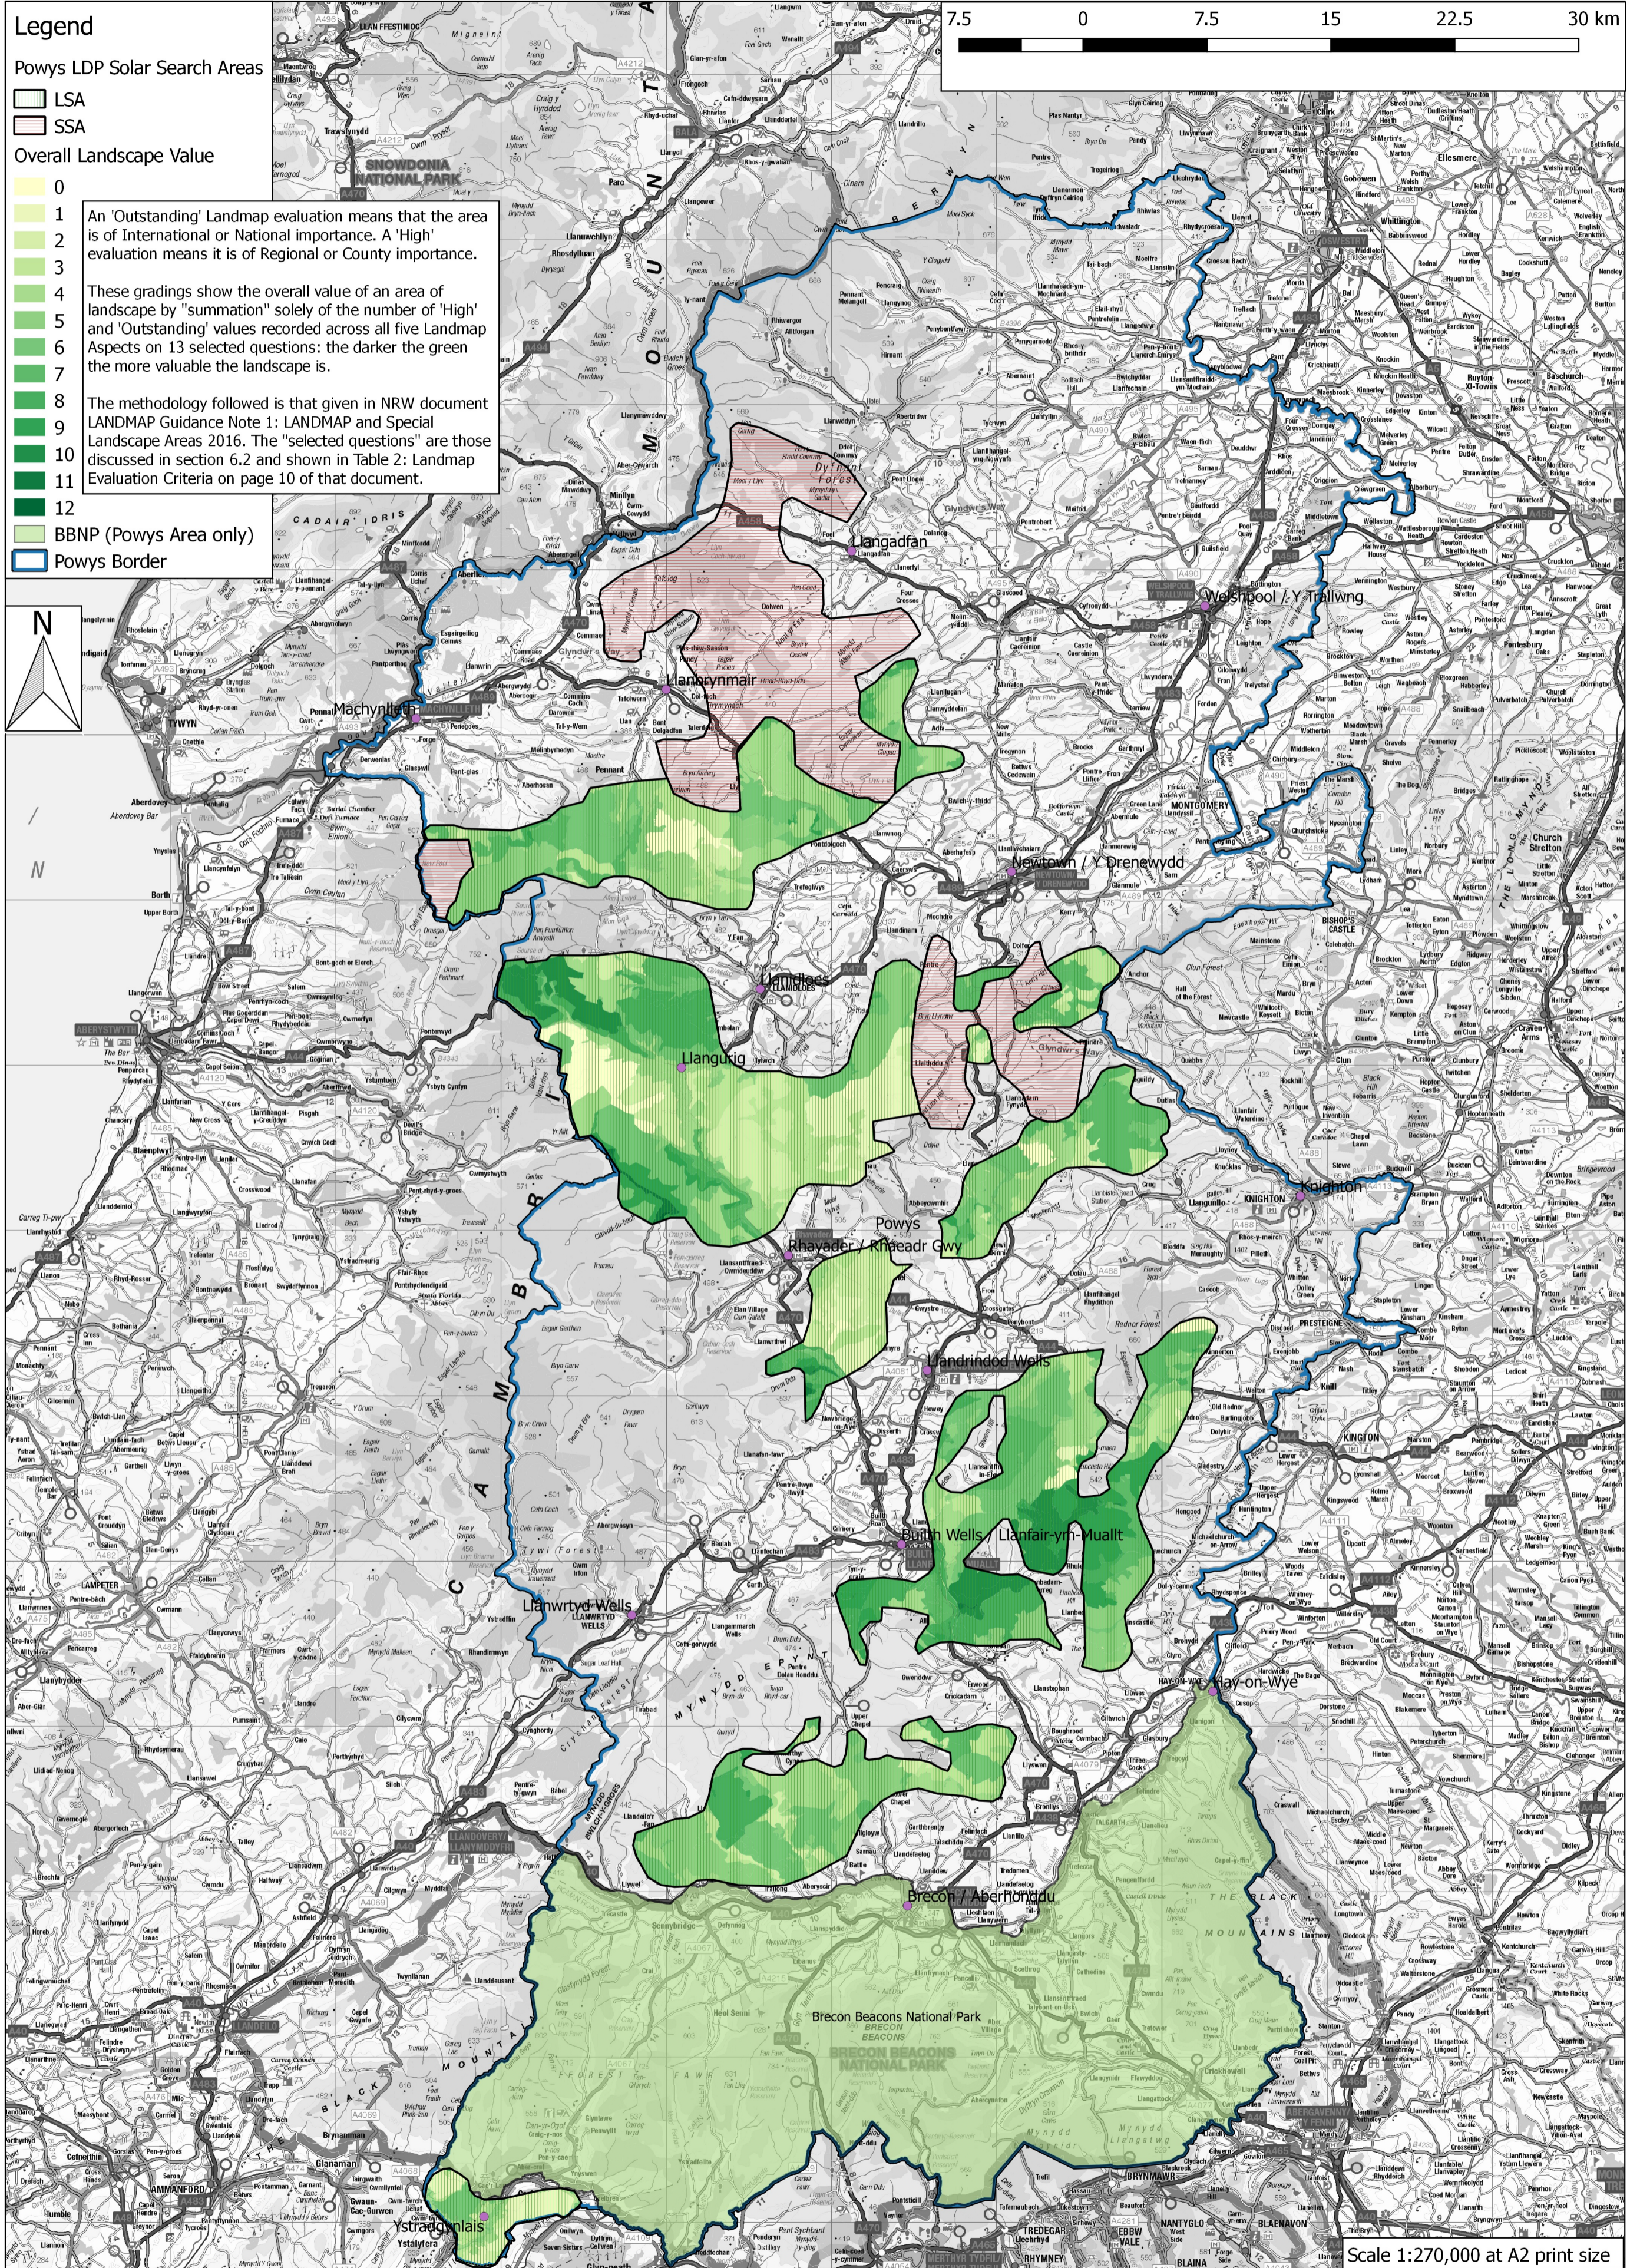

Powys: Landmap 'High' and 'Outstanding' Aspect Consolidation for Powys LDP Solar LSAs

Map produced February 2017 by CPRW Brecon & Radnor Branch: www.brecon-and-radnor-cprw.wales

Map V2.0 20170217

Source data:

Base map, Powys Borders courtesy OS Opendata

Landmap data courtesy NRW/LE Geo-Portal for Wales

Solar LSAs and SSAs digitised from Powys County Council LDP Documents