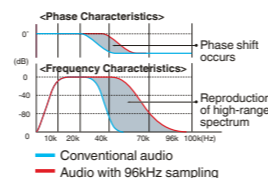

Hear every nuance, experience every expression, with the sound of a true original.

HX-D3

HX-D3
Hi-Fidelity CD receiver/CeNET control

- Dual 24-bit / 96kHz sampling digital to analogue burr-brown converter and DSP
- Built-in 4-way crossover
- 5-band parametric equaliser
- Digital Time Alignment for each line level output
- 8-channel/4-volt gold plate oxygen-free RCA output
- 0.5dB-step electronic volume adjustment circuit
- Copper plated chassis
- CeNET iPod® interface compatible (EA1251 is required)

Extreme realism with higher sampling rate

Conceptual diagram of frequency/phase characteristics