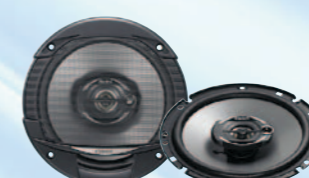

SRE1732R
300 W Max. 16.5 cm (6-1/2")
multiaxial 3-way