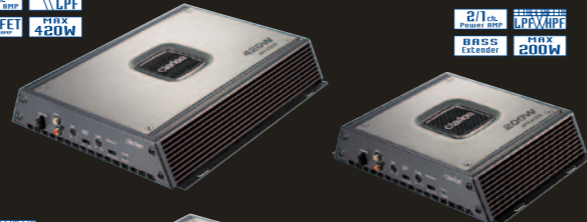

APX4241E
400W 4/3/2-CHANNEL
POWER AMPLIFIER

APX2121E
200W 2/1-CHANNEL
POWER AMPLIFIER