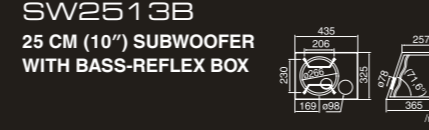

APA SERIES

CLASS AB AMPLIFIERS

- High-fidelity sound performance
- Full featured crossover settings

APA4360
720W 4/3/2-CHANNEL
HIGH SOUND QUALITY
POWER AMPLIFIER

APA2180
360W 2/1-CHANNEL HIGH SOUND
QUALITY POWER AMPLIFIER

APX SERIES

CLASS AB AMPLIFIERS

- High maximum music power
- Selectable bass boost

APX1301E
420W MONO POWER
AMPLIFIER

APX4241E
400W 4/3/2-CHANNEL
POWER AMPLIFIER

APX2121E
200W 2/1-CHANNEL
POWER AMPLIFIER

SRV SERIES

- Double-stacked powerful strontium magnets
- 30 cm TM-MIPP cone with rubber surround

SRV313
SLIM DESIGN 17 CM (6-3/4")
COUNTER DRIVE ACTIVE SUBWOOFER

- 30 cm titanium metallised MIPP cone woofer with rubber surround
- Double-stacked powerful strontium magnets
- Seamless parabolic cone structure for dynamic bass response
- Aluminium die-cast frame and cooling spacer for high power handling
- Rear-vented pole piece

SRV313

- Dual voice coil counter drive woofer with dual-neodymium magnet
- 120 W high power amplifier with low pass filter

Stick wired remote control

SRV313
SLIM DESIGN 17 CM (6-3/4")
COUNTER DRIVE ACTIVE SUBWOOFER

- Dual voice coil
- 120 W high power amplifier with low pass filter
- Maxx Bass circuit for virtual bass enhancer
- 17 cm (6-3/4") counter drive woofer with dual-neodymium magnet
- Air compression structure with aluminium die-cast enclosure
- Remote control for gain control / Low Pass Filter (selectable 50/75/100/120 Hz) / phase select
- Blue LED power indicator
- RCA line level input / speaker level input

SW SERIES

- Dual strontium ferrite magnet
- Rear-vented pole piece

SW3012
30 CM (12") SINGLE 4-OHM
VOICE COIL SUBWOOFER

SW3013B
30 CM (12") SUBWOOFER
WITH BASS-REFLEX BOX

SW2512
25 CM (10") SINGLE 4-OHM
VOICE COIL SUBWOOFER

SW2513B
25 CM (10") SUBWOOFER
WITH BASS-REFLEX BOX

AMPLIFIER FEATURES