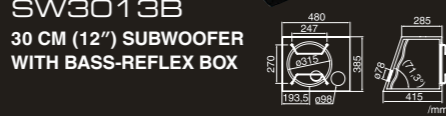

APA SERIES

CLASS AB AMPLIFIERS

- High-fidelity sound performance
- Full featured crossover settings

APA4360
720W 4/3/2-CHANNEL
HIGH SOUND QUALITY
POWER AMPLIFIER

APA2180
360W 2/1-CHANNEL HIGH SOUND
QUALITY POWER AMPLIFIER

APX SERIES

CLASS AB AMPLIFIERS

- High maximum music power
- Selectable bass boost

APX1301E
420W MONO POWER
AMPLIFIER

APX4241E
400W 4/3/2-CHANNEL
POWER AMPLIFIER

APX2121E
200W 2/1-CHANNEL
POWER AMPLIFIER

SRV SERIES

- Double-stacked powerful strontium magnets
- 30 cm TM-MIPP cone with rubber surround

SRV313
SLIM DESIGN 17 CM (6-3/4")
COUNTER DRIVE ACTIVE SUBWOOFER

- 30 cm titanium metallised MIPP cone woofer with rubber surround
- Double-stacked powerful strontium magnets
- Seamless parabolic cone structure for dynamic bass response
- Aluminium die-cast frame and cooling spacer for high power handling
- Rear-vented pole piece

SRV313

- Dual voice coil counter drive woofer with dual-neodymium magnet
- 120 W high power amplifier with low pass filter

Stick wired remote control

SRV313
SLIM DESIGN 17 CM (6-3/4")
COUNTER DRIVE ACTIVE SUBWOOFER

- Dual voice coil
- 120 W high power amplifier with low pass filter
- Maxx Bass circuit for virtual bass enhancer
- 17 cm (6-3/4") counter drive woofer with dual-neodymium magnet
- Air compression structure with aluminium die-cast enclosure
- Remote control for gain control / Low Pass Filter (selectable 50/75/100/120 Hz) / phase select
- Blue LED power indicator
- RCA line level input / speaker level input

SW SERIES

- Dual strontium ferrite magnet
- Rear-vented pole piece

SW3012
30 CM (12") SINGLE 4-OHM
VOICE COIL SUBWOOFER

SW3013B
30 CM (12") SUBWOOFER
WITH BASS-REFLEX BOX

SW2512
25 CM (10") SINGLE 4-OHM
VOICE COIL SUBWOOFER

SW2513B
25 CM (10") SUBWOOFER
WITH BASS-REFLEX BOX

AMPLIFIER FEATURES