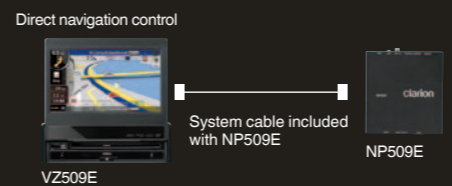

Add direct car navigation functionality (VZ509E)

Connect the hide-away navigation unit directly to VZ509E and you'll have a totally integrated car navigation system including touch screen control and voice guidance announcements.

For more detailed information concerning installation possibilities, please refer to the CIP (Clarion Installer Programme) on page 15

BBE® MP for better sounding MP3/WMA/AAC files (VZ509E)

BBE MP (Minimised Polynomial Non-Linear Saturation) process improves digitally compressed sound such as MP3/WMA/AAC by restoring the harmonics that are lost through compression, thereby reproducing the warmth, details and nuances that would otherwise be lacking.