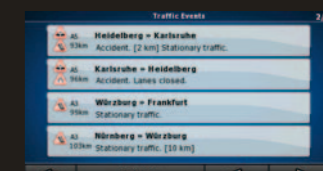

Navigate your way with an enhanced sense of reality

Smart, simple and direct control on touch screen display

Text to speech

Rich POI database

RDS-TMC traffic information

Sophisticated and efficient navigation graphics