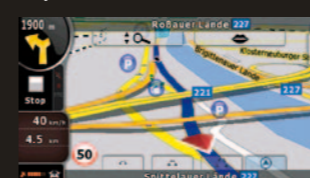

<https://clarion.naviextras.com/shop/portal>

SD card for updates
In addition to the built-in data, new maps and content updates can be downloaded from Clarion's portal site to your PC and easily transferred to NX700E through its SD card slot.

Navigate your way with an enhanced sense of reality

Smart, simple and direct control on touch screen display

Text to speech

Rich POI database

RDS-TMC traffic information

Sophisticated and efficient navigation graphics