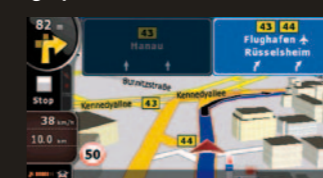

Signposts information

Elevation modelling and 3D rendering for a realistic view