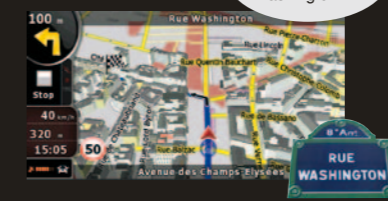

Touch your way to a higher level of navigational interactivity

MULTIMEDIA

MULTIMEDIA

MAP DATA INCLUDED

- **Navigation program language (31 languages)**
Arabic, Bulgarian, Catalan, Croatian, Czech, Danish, Dutch, English, Estonian, Finnish, Flemish, French, German, Greek, Hebrew, Hungarian, Italian, Latvian, Lithuanian, Norwegian, Polish, Portuguese, Romanian, Russian, Serbian, Slovak, Slovenian, Spanish, Swedish, Turkish and Ukrainian
- **Navigation voice guidance (38 languages)**
Arabic, Bulgarian, Catalan, Chinese (Cantonese/Mandarin), Croatian, Czech, Danish, Dutch, English (UK/US), Estonian, Finnish, Flemish, French, German, Greek, Hebrew, Hungarian, Indonesian, Italian, Japanese, Korean, Latvian, Lithuanian, Norwegian, Polish, Portuguese, Romanian, Russian, Serbian, Slovak, Slovenian, Spanish, Swedish, Thai, Turkish and Ukrainian
- **Text to speech voices (11 languages)**
Catalan, Dutch, English, French, German, Greek, Italian, Polish, Portuguese, Spanish and Swedish
- **44 countries map coverage**
Albania, Andorra, Austria, Belarus, Belgium, Bosnia-Herzegovina, Bulgaria, Croatia, Czech Republic, Denmark, Estonia, Finland, France, Germany, Gibraltar, Greece, Hungary, Ireland, Italy, Latvia, Liechtenstein, Lithuania, Luxembourg, Macedonia, Malta, Moldova, Monaco, Montenegro, the Netherlands, Norway, Portugal, Poland, Romania, San Marino, Serbia, Slovakia, Slovenia, Spain, Sweden, Switzerland, Turkey, Ukraine, United Kingdom and the Vatican

<https://clarion.naviextras.com/shop/portal>

SD card for updates
In addition to the built-in data, new maps and content updates can be downloaded from Clarion's portal site to your PC and easily transferred to NX700E through its SD card slot.

Navigate your way with an enhanced sense of reality

Smart, simple and direct control on touch screen display

Text to speech

Rich POI database

RDS-TMC traffic information

Sophisticated and efficient navigation graphics