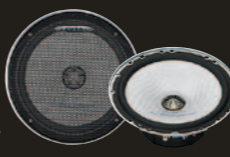

200 W Max.

SRX1385
13 CM (5-1/4")
IN-PHASE COAXIAL
2-WAY