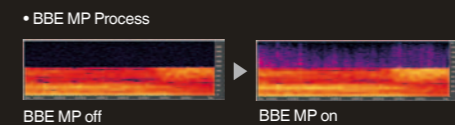

* Manufactured under licence from BBE Sound, Inc.
* Licensed by BBE Sound, Inc. under one or more of the following US patents: 5510752, 5736897. BBE and the BBE symbol are registered trademarks of BBE Sound, Inc.

iPod ready using optional cable CCUIPOD3E (VZ409E)

The CCUIPOD3E connection cable, which is an optional extra, makes it possible to connect your iPod to the VZ409E and listen to your music through the car's audio system.

3-band equaliser with 3 presets (VZ509E)

The entire sound spectrum is divided into high, medium and low ranges. The level of each range can be adjusted separately. 3 preset modes are included for instantaneous selection of sound characteristics which match the music genre you are listening to or the type of vehicle you are driving.

	MEDIA										CONNECTION										AUDIO										GENERAL				
	DivX	DVD VIDEO	COMPACT DISC DIGITAL AUDIO	COMPACT DISC DIGITAL AUDIO	MP3/WMA/AAC	DOLBY DIGITAL	FM/MW/LW	Bluetooth	Made for iPod	USB	2-ZONE ENERGY SAVING	2V/6ch OUTPUT	5ch OUTPUT	Rear Vision Camera	AUX IN/OUT	BBE MP	Subwoofer level control	DIGITAL BASS	M-BASS EX	24bit	BeatEQ	P.E.O. PARAMETRIC EQ	LPEX/HPE	LPE	50Wx4 HIGH POWER	40Wx4 HIGH POWER	TOUCH PANEL	CeNET	OEM						
VX709E	●	●	●	—	●	●	24 FM, 16 MW/LW	Built-in*1	●+2	Rear input	●+4	●	—	●	1 AV (Rear)	—	●	●	●+6	●	—	3-band	●	—	●	—	●	●	●						
VZ709E	●	●	●	—	●	●	24 FM, 16 MW/LW	Built-in*1	●+2	Rear input	●+4	●	—	●	1 AV (Rear)	—	●	●	●+6	●	—	3-band	●	—	●	—	●	●	●						
VZ509E	●	●	●	—	●	●	18 FM, 12 MW/LW	Optional BLT373	●+2	Rear input	●+4	●	—	●	2 AV (Rear)	●	●	—	●+6	●	●+7	3-band	●	—	●	—	●	—	●						
VZ409E	●	●	—	●	MP3/WMA	●	18 FM, 12 MW	Optional BLT373	●+3	Front input	—	—	●	●	●+5	—	●	—	—	●	—	—	—	●	—	●	—	●							

*1 Please see our website for Bluetooth models that are compatible *2 Optional cable for Video playback: CCA723 / CCA748 *3 Optional cable (Audio/Video): CCUIPOD3E *4 Front and back seats to enjoy *5 1Audio (Front)/1AV (Rear) *6 Boost ultra-low frequency *7 Bass boost, Impact, Excite, Custom