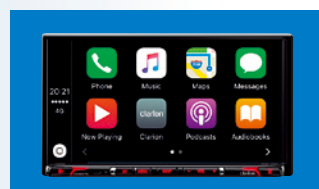

Intelligent Safety