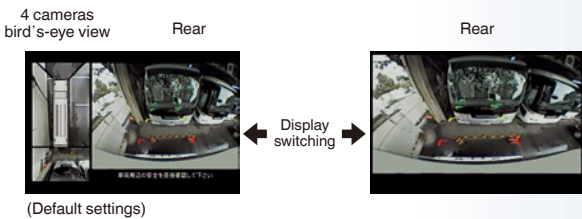

Applicable buses

Buses with middle doors
(Total length: Approx. 9 to 12 m)

4 cameras (when turning right and left)

4 cameras (when turning right and left)

4 cameras (when backing up)

4 cameras (middle door open)