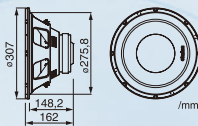

More gravity for the bass line

WG SERIES