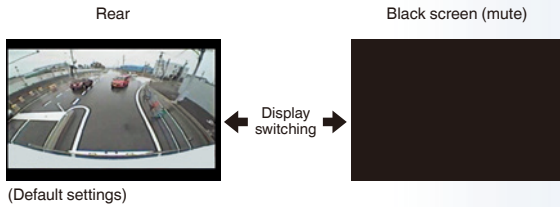

4 cameras (when turning right and left)