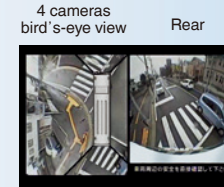

4 Cameras

- Front centre: CC6300E (160°true image)
- Rear centre: CC6300E (160°true image)
- Left side: CC6300E (160°true image)
- Right side: CC6300E (160°true image)

Display interlocking

- Backup signal
- Left turn signal
- Right turn signal
- Middle door

Applicable buses

Buses with middle doors
(Total length: Approx. 9 to 12 m)

4 cameras (when turning right and left)

4 cameras (when turning right and left)

4 cameras (when backing up)

4 cameras (middle door open)