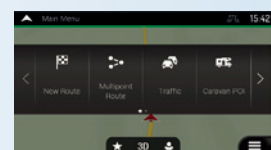

The GPS navigation system of the NX405E C, NX706E C, NX807E C incorporates map data that has been optimised for driving camping vehicles and caravans. It can search for and display routes that avoid areas that are restricted due to the size and weight of your vehicle. In addition, information about camping areas and sanitation facilities are included to make your trip as comfortable as possible, with the optimum route available.