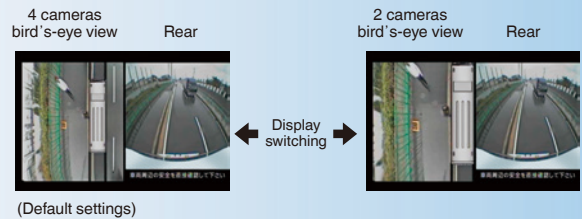

Bird's-eye images captured by multiple vehicle-mounted cameras are displayed on the monitor inside the vehicle. By providing views of areas that are dead angles for the driver, this system supports safer driving.

4 Cameras

- Front centre: CC6300E (160°true image)
- Rear centre: CC6300E (160°true image)
- Left side: CC6300E (160°true image)
- Right side: CC6300E (160°true image)

Display interlocking

- Backup signal
- Left turn signal
- Right turn signal
- Middle door

Applicable buses

Buses with middle doors
(Total length: Approx. 9 to 12 m)

4 cameras (when turning right and left)

4 cameras (when turning right and left)

4 cameras (when backing up)

4 cameras (middle door open)