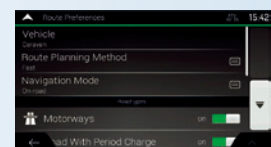

Navigation optimised for camping vehicles (NX405E C, NX706E C, NX807E C)

The GPS navigation system of the NX405E C, NX706E C, NX807E C incorporates map data that has been optimised for driving camping vehicles and caravans. It can search for and display routes that avoid areas that are restricted due to the size and weight of your vehicle. In addition, information about camping areas and sanitation facilities are included to make your trip as comfortable as possible, with the optimum route available.