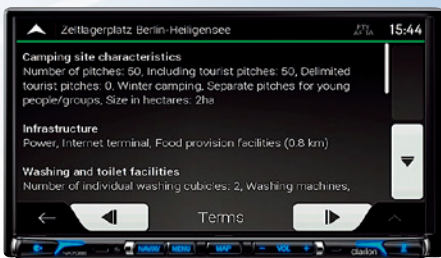

Rediscover the great outdoors via GPS navigation with camping facility information and anywhere entertainment

NX807E C

2-DIN DVD multimedia station with built-in navigation for camping vehicle & 17.8 cm (7-inch) touch panel control

Full Digital Sound READY

NX706E C

2-DIN DVD multimedia station with built-in navigation for camping vehicle & 17.8 cm (7-inch) touch panel control

Siri® Eyes Free

Full Digital Sound READY

NX405E C

2-DIN DVD multimedia station with built-in navigation for camping vehicle & 15 cm (6-inch) high-resolution display

Navigation optimised for camping vehicles (NX405E C, NX706E C, NX807E C)

The GPS navigation system of the NX405E C, NX706E C, NX807E C incorporates map data that has been optimised for driving camping vehicles and caravans. It can search for and display routes that avoid areas that are restricted due to the size and weight of your vehicle. In addition, information about camping areas and sanitation facilities are included to make your trip as comfortable as possible, with the optimum route available.