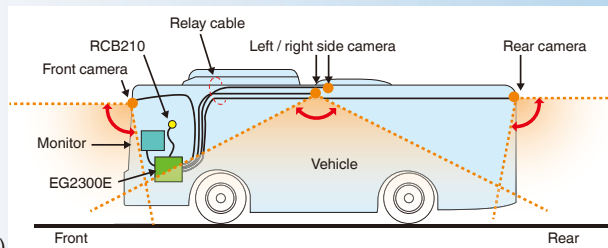

4 Cameras

- Front centre: CC6300E (160°true image)
- Rear centre: CC6300E (160°true image)
- Left side: CC6300E (160°true image)
- Right side: CC6300E (160°true image)

Display interlocking

- Backup signal
- Left turn signal
- Right turn signal
- Middle door

Applicable buses

Buses with middle doors
(Total length: Approx. 9 to 12 m)

4 cameras (when turning right and left)

4 cameras (when turning right and left)

4 cameras (when backing up)

4 cameras (middle door open)