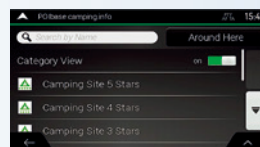

Navigation optimised for camping vehicles (NX405E C, NX706E C, NX807E C)

The GPS navigation system of the NX405E C, NX706E C, NX807E C incorporates map data that has been optimised for driving camping vehicles and caravans. It can search for and display routes that avoid areas that are restricted due to the size and weight of your vehicle. In addition, information about camping areas and sanitation facilities are included to make your trip as comfortable as possible, with the optimum route available.