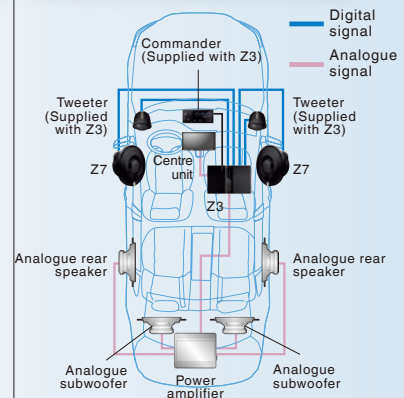

Example of mixed system including analogue system

Intuitive tuning using your smartphone or tablet

By installing an application on your smartphone or tablet, you can enjoy high-precision sound tuning like Crossover, Time Alignment and Equaliser and more with an intuitive touch operation. Fine tuning of each parameter can be done with a few simple steps.