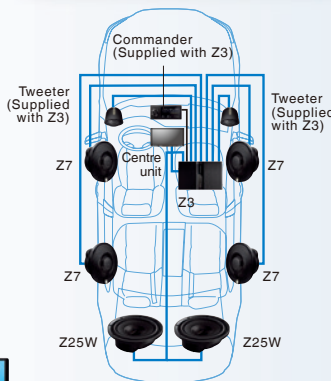

Example of Full Digital Sound system