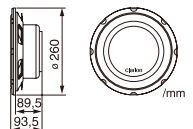

Upgrade your sound with polished compact design and unwavering power

XC1410

300 W micro size 4-channel power amplifier

Features

- 300 watts of maximum power output
- 75 watts x 4 channel @ 2-ohms
- 50 watts x 4 channel @ 4-ohms
- Selectable sensitivity Low / High
- Class D power supply and output stages
- Power MOS-FET switching transistors
- Soft turn-on and turn-off circuitry
- Ground loop isolation circuit

Circuit design achieves high-quality sound.

Circuit design achieves high-quality sound. Clarion amplifiers feature uncompromising resistance to magnetic noise, thereby minimising distortion. The result is high-quality sound you can enjoy in a variety of systems.

Advanced technologies in micro size

XC1410, despite its compact dimensions, is a superb D-class 4-channel amplifier realising astounding sound output.

2-ohm stability

Utilizing this design for peak performance and unwavering reliability, Clarion's amplifiers can drive lower impedance loads for increased power.

MOS-FET power amp

There's only one way for Clarion's main units to deliver unyielding power output and linearity: MOS-FET amplification, or metal oxide semiconductor field effect transistor amplification. Smaller and more efficient than conventional power supplies, a MOS-FET amplification circuit delivers power with less distortion and zero on / off switching noise. This means you can crank up the volume or set it to easy listening. Either way, your sound will be crystal clear.

More gravity for the bass line

WG SERIES

WG3020

30 cm (12") single 4-ohm voice coil subwoofer

WG2520

25 cm (10") single 4-ohm voice coil subwoofer

WF SERIES

WF2520

25 cm (10") single 4-ohm voice coil shallow-mount subwoofer

UB2520X

25 cm (10") passive subwoofer with ultra slim sealed box

SB3020X