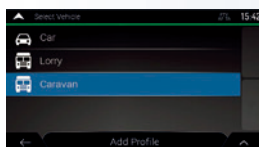

Navigation optimised for camping vehicles (NX405E C, NX706E C, NX807E C)

The GPS navigation system of the NX405E C, NX706E C, NX807E C incorporates map data that has been optimised for driving camping vehicles and caravans. It can search for and display routes that avoid areas that are restricted due to the size and weight of your vehicle. In addition, information about camping areas and sanitation facilities are included to make your trip as comfortable as possible, with the optimum route available.