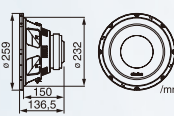

More gravity for the bass line

WG SERIES

WG3020

30 cm (12") single 4-ohm voice coil subwoofer

WG3020

WG2520

25 cm (10") single 4-ohm voice coil subwoofer

WG2520