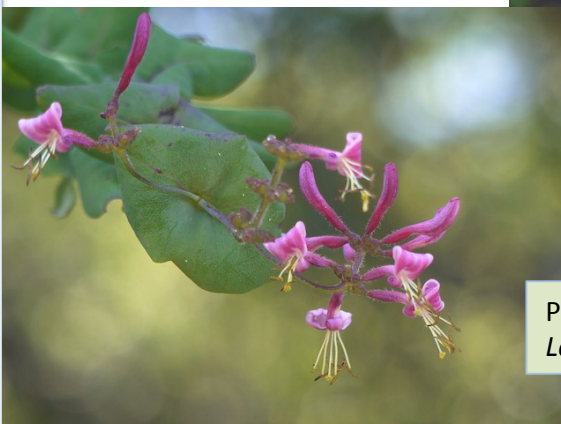

Plants of Mount Umunhum

a photo guide to 80 native plants that can be seen
around the summit and along Mount Umunhum trail

Red Bush Beardtongue
Keckiella corymbosa

California Fuchsia
Epilobium canum

Scarlet Larkspur
Delphinium nudicaule

Venus Thistle
Cirsium occidentale
var. *venustum*

Canyon Liveforever
Dudleya cymosa

Pink Honeysuckle
Lonicera hispidula

Ground Rose
Rosa spithamea

Chaparral Pea
Pickeringia montana

Ruby Chalice Clarkia /
Farewell-to-Spring
Clarkia rubicunda