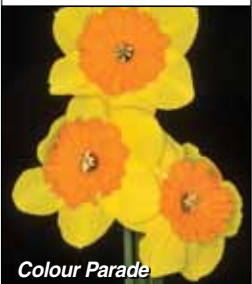

Colour Parade

ABEL TASMAN: 2W-Y

Magnificent large bloom; the striking, rich-gold crown with a pleated edge spreads flat over the milk-white petals. Mid.

25 for $49.95

12 for $24.95

5 for $10.95, 3 for $6.95