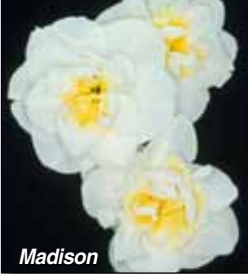

Tamoretta

Madison