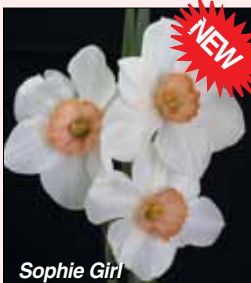

Sophie Girl

SOPHIE GIRL: 2W-P

Striking quality bloom; broad ice-white petals and a large spreading cup of damson-pink. Mid

12 for $79.50
5 for $32.95
3 for $21.95, $7.95 per bulb