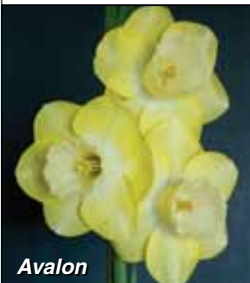

LATE FLOWERING

FISTRAL: 2Y-W
An attractive bloom with an elegant expanded and scalloped lemon trumpet that matures to a glowing creamy-white; round lemon-yellow petals. Mid-late.
25 for $49.95
12 for $24.95
5 for $10.95, 3 for $6.95