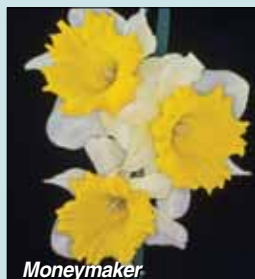

EARLY FLOWERING

A.B. Cashmore

A.B. CASHMORE: 2W-Y

An outstanding bloom; the striking, large expanded frilled crown opens bright yellow, maturing to rich golden yellow; flat white petals. Early-mid.

12 for \$37.50
5 for \$16.50
3 for \$9.95, \$3.75 per bulb