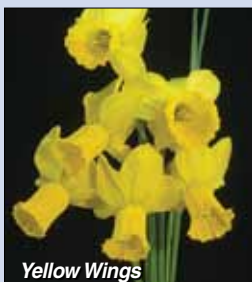

Yellow Wings

MORE MINIATURES
on pages 6 & 7
with Multi-flowered
Daffodils.