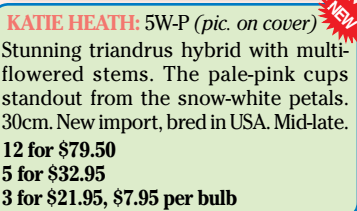

Peach Swirl

PEACH SWIRL: 4W-O

A spectacular aptly named double daffodil. A central profusion of apricot-pink and cream tepals complement the broad cream petals. New import, bred in Holland. Mid.

12 for \$119.95
5 for \$54.95
3 for \$33.95, \$11.95 per bulb

Fairy Floss

FAIRY FLOSS: 2W-P

Charming decorative daffodil; triangular white petals with a deep pink large-cup. Named from farm naming competition. Bred by Hancock's. Early-mid.

12 for \$49.50
5 for \$23.50
3 for \$14.50, \$4.95 per bulb