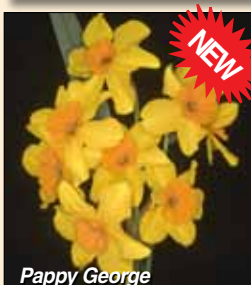

Pappy George

PAPPY GEORGE: 7Y-O

A rare colour combination for true jonquils. Each stem has a couple of flowers with yellow petals and a flattish orange cup. Late.

12 for $49.50

5 for $23.50

3 for $14.50, $4.95 per bulb

INTRIGUE: 7Y-W

A stunning flower. Each stem has a number of nodding flowers that open canary-yellow. The cup matures to pure-white. Late.

12 for $49.50

5 for $23.50

3 for $14.50, $4.95 per bulb