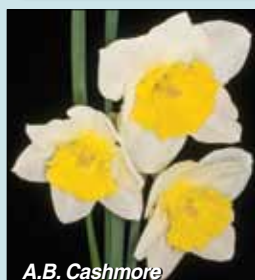

Printal

PASTEL

DAFFODILS

In every garden there is a special place for the softer, more subtle tones of this pretty selection. White or cream petals are complemented by varying styles of trumpet or crown in shades of lemon and yellow.

EARLY FLOWERING

A.B. Cashmore

A.B. CASHMORE: 2W-Y

An outstanding bloom; the striking, large expanded frilled crown opens bright yellow, maturing to rich golden yellow; flat white petals. Early-mid.

12 for $37.50
5 for $16.50
3 for $9.95, $3.75 per bulb