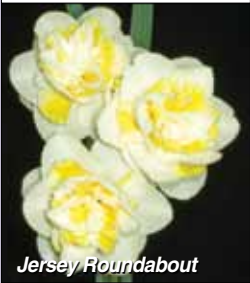

Jersey Roundabout