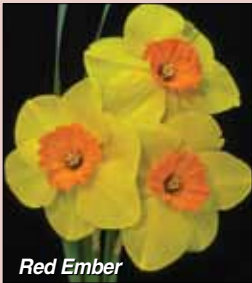

Red Ember

RED EMBER: 3Y-O
Brilliant bloom with well-formed rounded petals of deep gold and a fiery-red flat cup. Mid-late.

12 for $37.50
5 for $16.50
3 for $9.95, $3.75 per bulb

Daffodils and other spring-flowering bulbs are dormant when conditions are dry so they don't need summer watering.