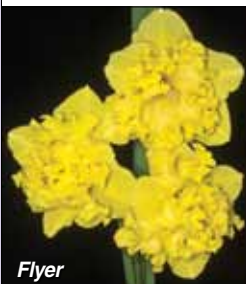

5 for \$91.75

3 for \$56.75

\$19.95 per bulb

FLYER: 11aY-Y

Eye-catching citron-yellow flower. The split-corona is so ruffled and pleated that it appears to be like a full double. Mid-late.

12 for \$119.95

5 for \$54.95

3 for \$33.95, \$11.95 per bulb

Flyer

Tripartite

TRIPARTITE: 11aY-Y

An unusual flower. The sulphur-yellow split-corona flowers are mini-sized and borne in clusters of two or more per stem. Late.

12 for \$49.50