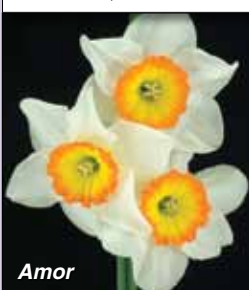

Fortissimo

Amor