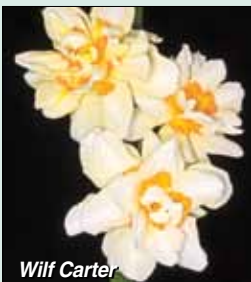

MID FLOWERING

Lune de Miel

LUNE DE MIEL: 4 W-WO

An attractive, open bloom with 'fly-away' petals of white and apricot-orange, interspersed with short yellow petals. Stiff wiry stems. Early-mid.

25 for \$49.95

12 for \$24.95

5 for \$10.95, 3 for \$6.95

Wilf Carter

WILF CARTER: 4 Y-O

An appealing, large open double with long yellow petals interspersed with bright orange petaloids of similar length. Tall, strong stem. Mid.