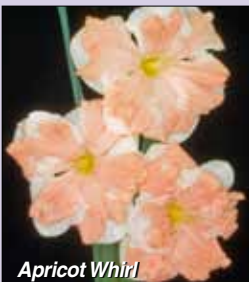

Refreshing bloom with pure white petals and a white and yellow ruffled split-cup. Late.

12 for \$37.50

5 for \$16.50

3 for \$9.95, \$3.75 per bulb

Apricot Whirl

APRICOT WHIRL: 11aW-P

An imposing large split-corona. The ruffled, apricot-pink centre almost covers the ice-white petals. Strong sturdy stems. Scented. Mid.