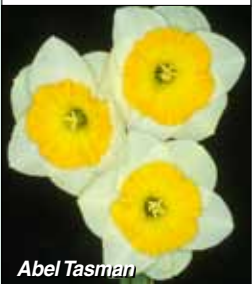

Abel Tasman

WILD CARNIVAL: 2Y-O

A striking decorative bloom; spectacular, vivid orange flat bowl-shaped crown is very heavily frilled; bright-yellow perianth. Sturdy. Mid.

12 for $37.50

5 for $16.50

3 for $9.95, $3.75 per bulb