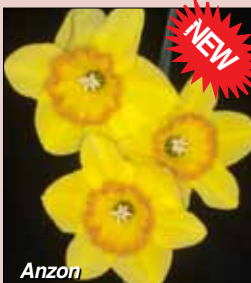

Anzon

LATE FLOWERING

NEARULA: 3W-R

Eye-catching bloom; dainty frilled crown of intense cerise-red contrasts strongly with the smooth, pure white petals. Mid-late.

25 for $59.95
12 for $29.95
5 for $12.95, 3 for $7.95