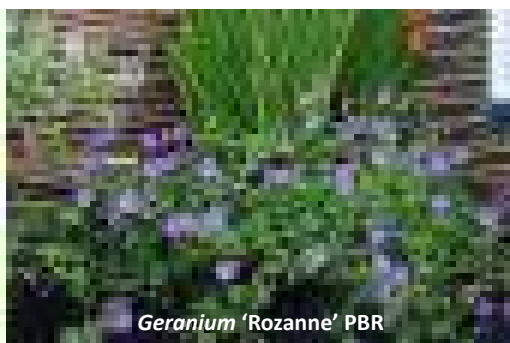

12CM HANGING BASKETS

Chlorophytum comosum 'Bonnie'	Spider Plant Curly	white	Dec-Jan	$20.00	E	FF	S	IP
Ficus pumila	Creeping Fig	insignificant		$20.00	E	SS	M	C2 C
Hedera helix 'Broadleaf'	Roundleaf Ivy	green grey	Feb-Apr	$20.00	E	SS	M	C
Hedera helix 'Glacier'	White Ivy	green grey	Feb-Apr	$20.00	E	SS	M	C
Hedera helix 'Needlepoint'	Needlepoint Ivy	green grey	Feb-Apr	$20.00	E	SS	M	C
Lepismium bolivianum	Forest Cactus	white	Aug-Apr	$20.00	E	PF	S	H
Othonna capensis	Othonna Little Pickles	bright yellow	All Year	$20.00	E	PS	L	GC
Parthenocissus sikkimensis Not for WA	Evergreen Boston Ivy	insignificant		$20.00	D	SS	H	CR
Peperomia angulata 'Diamond' Not for WA	Diamond Leaved Peperomia	green	Dec-Feb	$20.00	E	PF	L	IP
Peperomia glabella 'Red Stem'	Peperomia Red Stem	white	Dec-Mar	$20.00	E	PF	L	IP
Pilea cadierei	Aluminium Plant	white	Apr-Jun	$20.00	E	PF	L	IP
Rhipsalis elliptica	Paddle Leaf Rhipsalis	white	All Year	$20.00	E	PS	L	H
Rhipsalis pilocarpa	Hairy Stemmed Rhipsalis	white	All Year	$20.00	E	PS	L	H
Scindapsus pictus 'Argyraeus'	Satin Pothos	insignificant		$20.00	E	PS	S	IP
Senecio x articulatis	String of Dolphins	yellow	Dec-Feb	$20.00	E	SU	L	SH2
Tradescantia fluminensis 'Quicksilver'	Spiderwort Quicksilver	white	All Year	$20.00	E	PS	M	GC

14CM PERENNIALS

Geranium 'Rozanne' PBR	Blue Geranium	violet blue	Oct-May	$20.00	E	PS	M	SC

Geranium 'Rozanne' PBR