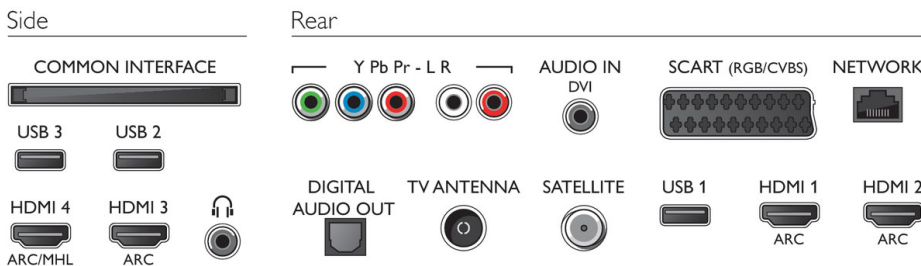

Dimensions

- Box dimensions (W x H x D): 1200 x 775 x 160 mm
- TV stand width distance: 1099.17 mm
- Set dimensions (W x H x D): 1099 x 643 x 79 mm
- Set dimensions with stand (W x H x D): 1099 x 693 x 220 mm
- Product weight: 12 kg
- Product weight (+stand): 12.5 kg
- Weight incl. Packaging: 16 kg
- Wall mount compatible: 400 x 200 mm

Accessories

- Included accessories: Remote Control, 2 x AA Batteries, Table top stand, Power cord, Quick start guide, Legal and safety brochure

Connections

Issue date 2022-07-14

Version: 13.0.1

12 NC: 8670 001 35023
EAN: 87 18863 00794 5