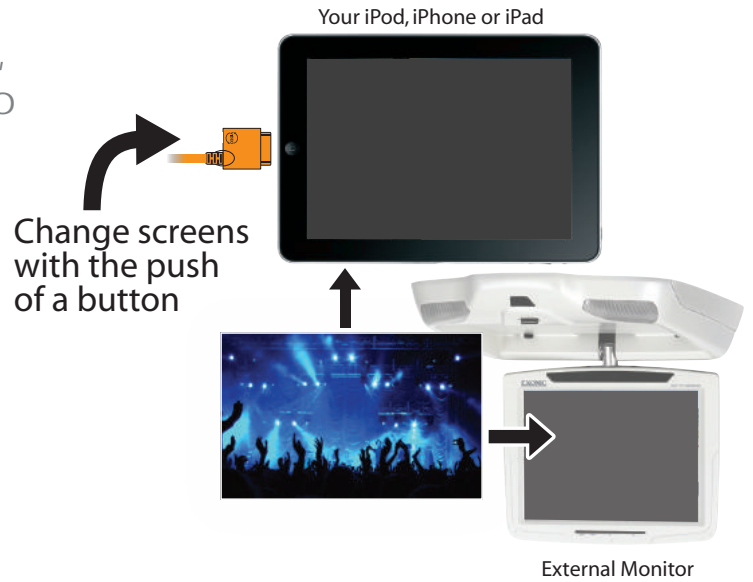

## RCA Audio and Charging Cable with Lightning Connector

- Connect your Apple device for music, internet radio, navigation and more
- Adds a Lightning connector to a vehicle's audio system (must have AUX input) for music playback and charging
- Compatible with iPod, iPhone, and iPad with a Lightning connector
- Delivers 2.4Amp rapid charging
- 7.5 ft. cable with Lightning connector

## RCA and 3.5mm Audio Docking Cable for iPod, iPhone, or Other MP3 Players

- Provides audio out of supported modules of iPod and iPhone
- Compatible with any audio (RCA or 3.5mm) input
- Provides battery charging for most models of iPod and iPhone
- Browse your music and videos directly from the iPod and iPhone

SwitchPlay (IS7603)  
 Audio/Video Docking Cable for iPod,  
 iPhone, or iPad with Switchable Video

- Provides audio video signal out of supported models of iPod, iPhone, or iPad to display content on an external monitor/screen
- Compatible with any audio/video RCA input
- Battery charging for most models of iPod, iPhone, or iPad