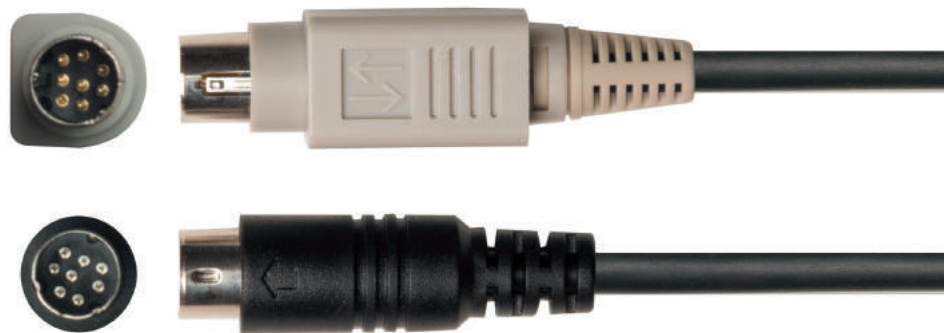

SatWire (ISSR11) for SCC1 Tuner Satellite Radio Add-on Cable for GateWay

---

- Cable connects tuner to GateWay module
- Provides satellite radio audio with text on factory radio
- Advanced features based on tuner capabilities
- Requires tuner (sold separately)