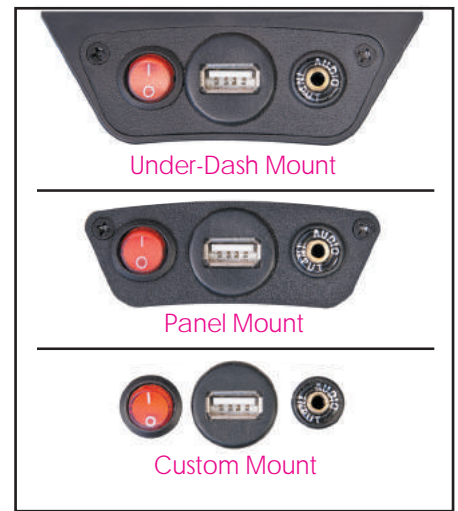

TranzItUSB (IS32)

Enjoy Your Smartphone or Tablets Music Through Your Car's FM Radio, and Add a USB Port for Charging

- Great solution for Android, and other smartphones
- Compatible with any FM radio, factory or aftermarket
- Interrupts incoming antenna signal when in use for supreme audio performance
- USB power outlet provides charging (now provides 2.4A charging)
- Dash mountable 3.5mm audio input for connecting your portable device
- Includes convenient mini on/off toggle switch
- Versatile installation options

Compatible with amplified antenna systems commonly found in European vehicles

Perfect for ANDROID

THREE WAYS TO MOUNT