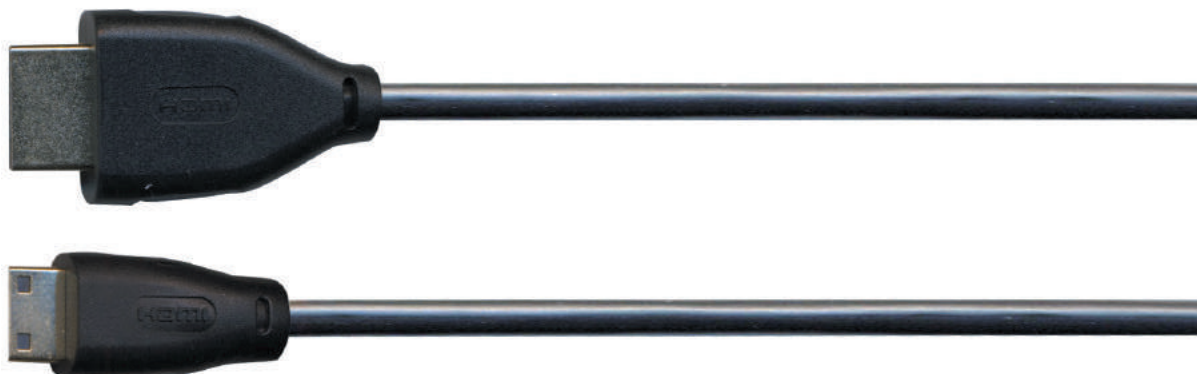

uLinx (IS9502)

6 ft. Mini HDMI to Standard HDMI Cable

- Compatible with devices using a mini HDMI port
- Constructed to meet high definition standards
- Gold plated ends ensure a quality connection
- Cable length 6 ft.