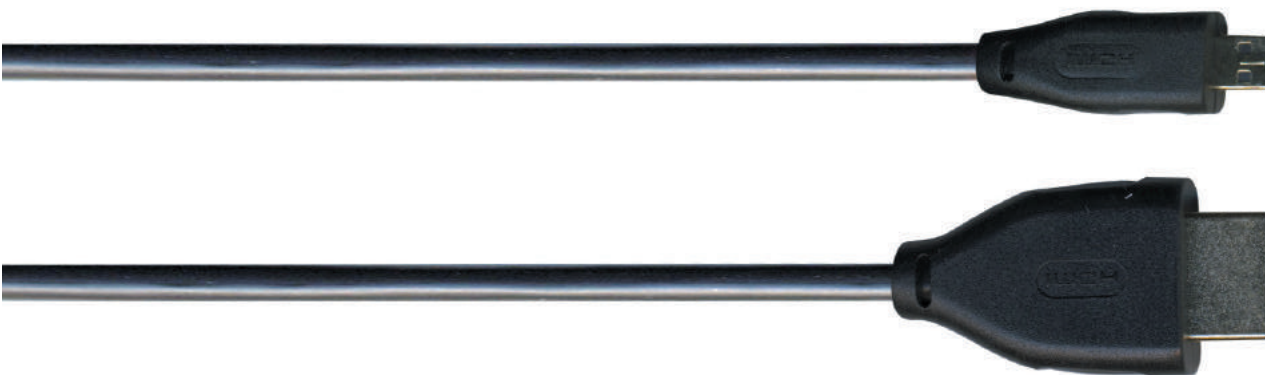

uLinx (IS9501)

6 ft. Micro HDMI to Standard HDMI Cable

- Compatible with devices using a micro HDMI port
- Constructed to meet high definition standards
- Gold plated ends ensure a quality connection
- Cable length 6 ft.