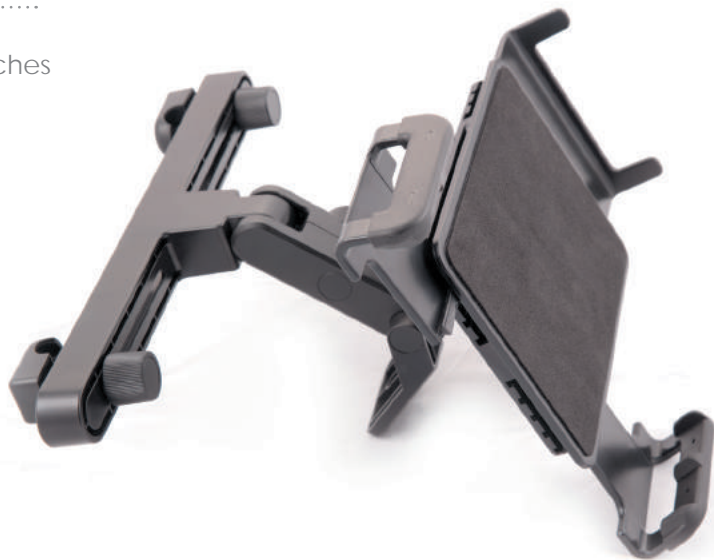

## Adjustable Dashboard Mounting, and Desktop Stand Kit with Universal Adaptors for Most Devices

---

- 2 mounts in 1
- Includes:
  - 3 universal mounting adaptors
  - Super adhesive pad that ensures a firm grip to any flat surface
  - Sleek metal desk stand
- Unique "Z" design allows you to view song info and maps safely
- Sturdy, reliable construction withstands even the roughest of rides
- Built in adjustment tool keeps all moving joints tight and secure

### Universal Headrest Tablet Mounting System to Protect Your Device and Child

---

- Adjustable arms accommodate tablets from 7 to 10.2 inches
- Position locking swivel allows for portrait or landscape viewing
- Easy to install