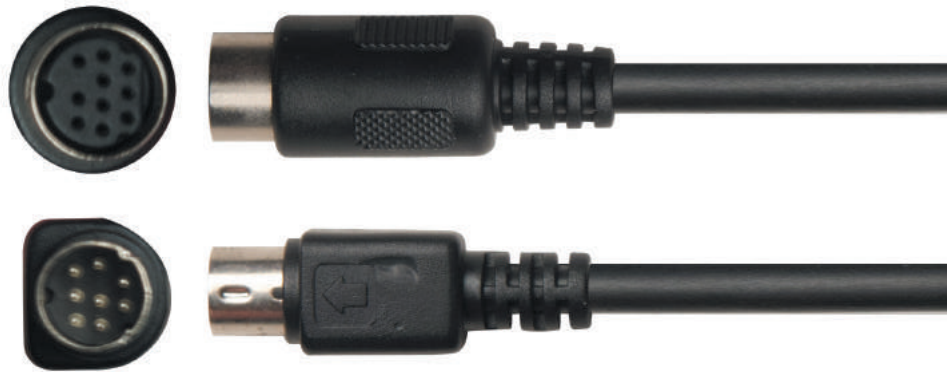

## SatWire (ISSR11) for SCC1 Tuner Satellite Radio Add-on Cable for GateWay

---

- Cable connects tuner to GateWay module
- Provides satellite radio audio with text on factory radio
- Advanced features based on tuner capabilities
- Requires tuner (sold separately)