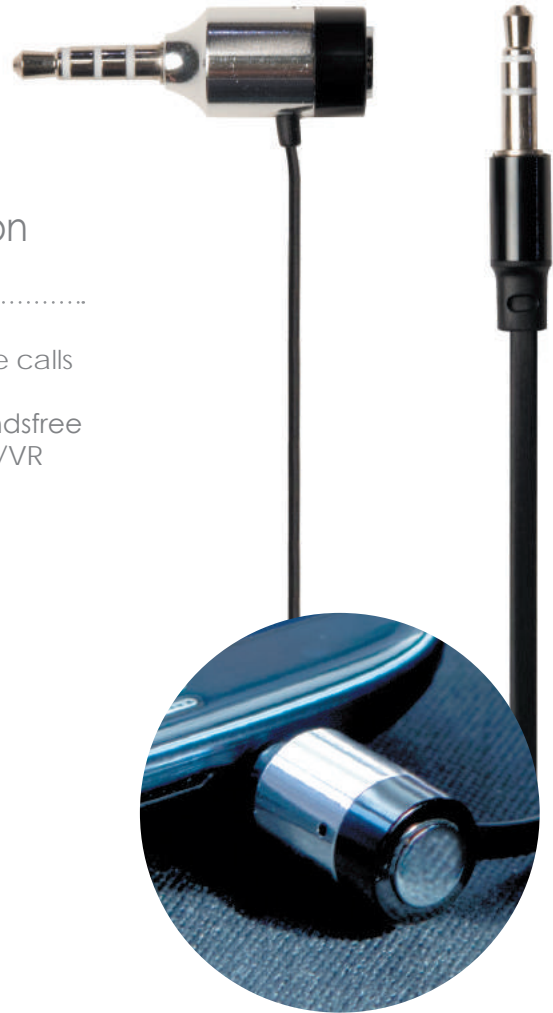

CallJax (ISMJ33)

Audio Input Cable with Microphone and Button for Hands-Free Calling and Control

- Designed to connect to a radio's 3.5mm AUX input to make calls and control your smartphone's music
- Built-in microphone so you can make and receive calls handsfree
- Multi-function button to play and pause music, activate Siri/VR control and answer calls
- 3 ft. cable with 3.5mm audio connectors
- Compatible with Apple, Android or Windows smartphones and tablets
- No installation needed

CallCassette (ISMJ38)

Hands-Free Calling and Streaming Audio Through Your Car's Cassette Player

- Compatible with vehicle radios equipped with a cassette player
- Push button for controlling phone functions: answer call, play/pause, skip tracks, activate Siri/VR
- Narrow wire connection
- Flat, tangle-free cable construction