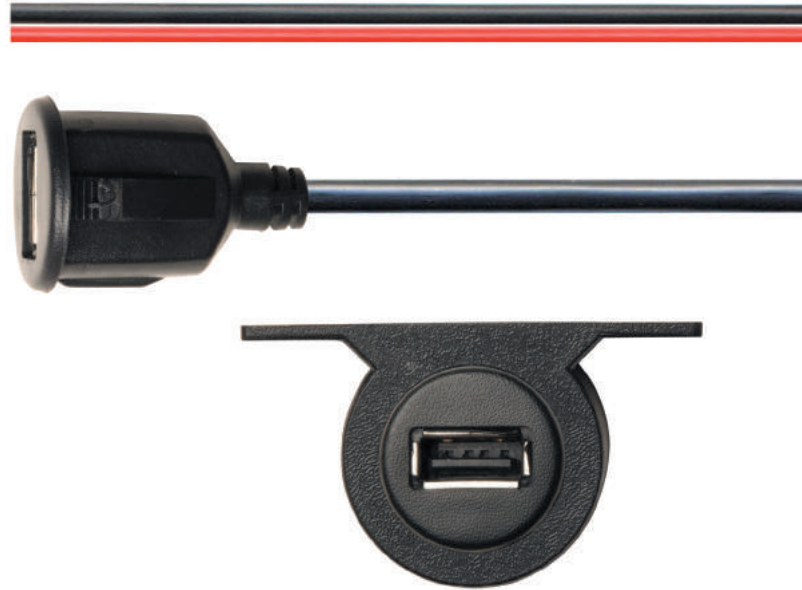

## RCA Audio/Video/Charging Cable for iPod, iPhone, or iPad with Remote

- All the great features of MediaWire (IS76) with the addition of a wireless remote control

## HubVolt DM (IS43) Dash Mountable 1 Amp USB Charging Port

---

- Dash mountable USB port
- Includes mounting bracket for quick, under-dash mounting option
- Provides 1Amp of current at 5 volts
- Charges smartphones and tablets