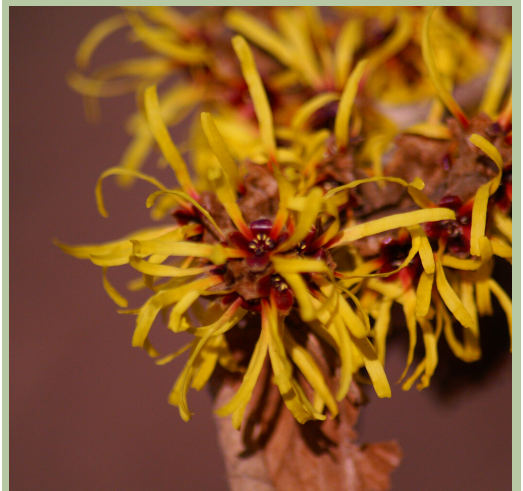

GARDEN HIGHLIGHTS

JANUARY - MARCH 11

Hamamelis vernalis
Ozark Witch Hazel
📍 Stream Walk

Scilla siberica
Siberian Squill
📍 Jenkins Road

Pieris japonica
Japanese Pieris
📍 Jenkins Road

Dirca palustris
Leatherwood
📍 Stream Walk

Hamamelis vernalis 'Quasimodo'
Ozark Witch Hazel
📍 Jenkins Road

Pieris ryukyuensis
Pieris
📍 Jenkins Road

Hamamelis x intermedia 'Jelena'
Witch Hazel
📍 Stream Walk

Eranthis hyemalis
Winter Aconite
📍 Jenkins Road

Hamamelis mollis
Chinese Witch Hazel
📍 Stream Walk