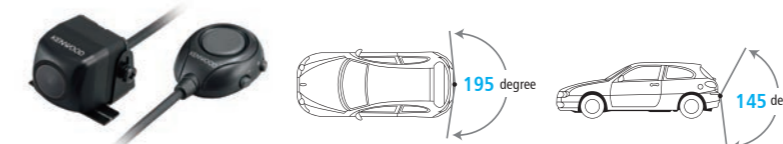

Drive Assist Camera Solutions.

DRV-N520 Full HD 1920x1080
Dash Camera with Simplified ADAS solution
2-way communication with compatible KENWOOD high-end models.

Records high-resolution smooth videos at Full HD (1920 x 1080) while keeping the file size small with H.264 technology.
HDR (High Dynamic Range) avoids underexposing or overexposing the image.
Parking Mode : Built-in G-Sensor & Automatic Recording Function.
Mounting bracket and dedicated connection cable are included.
Camera dimensions (W x H x D): 79mm x 22mm x 48mm