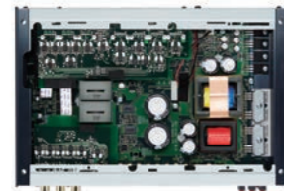

XH901-5
Hi-Res Audio Certified
D-Class 5ch Amplifier

High Density Construction
to achieve best sounding and have one of the smallest footprints in this class.

17cm Glass Fiber Cone

Optimized Equalizer Shape