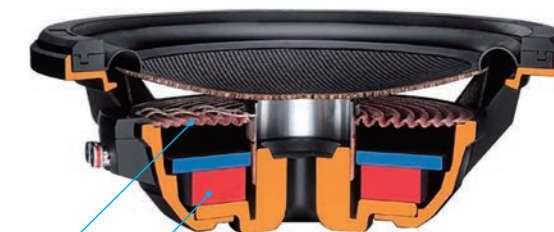

KFC-WPS1000F
Shallow Application
25cm Subwoofer

Rigid Carbon-Glass Fiber Honeycomb Cone
Durable Rubber Surround
Aluminum Die-cast Basket
Super Linear Spider
Silver-plated Push Terminal

Stress-free Spider
delivers smooth and strong bass sound
with long-lasting reliability.