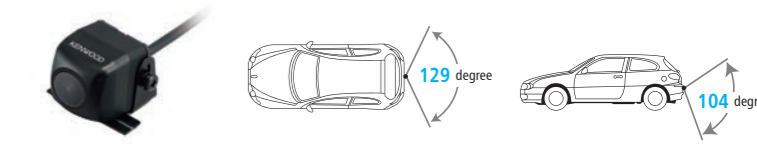

CMOS-130
Rear View Camera with 1/4inch Color CMOS Sensor
Waterproof design / Effective 380,000pixels
Flexible mounting bracket is included.
Camera dimensions (W x H x D): 23.4mm x 23.4mm x 23.9mm
Weight: 21g (Camera only)