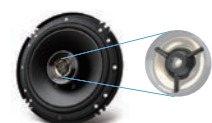

Sound Field Enhancer
enhances 5kHz and upper frequencies and reproduces life-like "stage" sounding.

Bigger Magnet Circuit
creates enough power to drive woofer cones and reproduce high-density sound.

Shallow Depth
Easy to replace your factory speakers with a discreet installation.