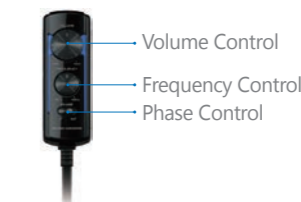

P250W Powered Sub.

KSC-PSW8
8inch / 20cm
All in One Powered Subwoofer

Speaker Tech-Spec	KFC-S1676EX	KFC-S6976EX	KFC-S1666 / 1366 / 1066	KFC-S6966	KFC-S1656G / 1356G / 1056G	KFC-S1656 / 1056
Peak Input Power	330W	500W	300W / 260W / 220W	400W	300W / 260W / 220W	300W / 220W
RMS Input Power	60W	80W	30W / 30W / 21W	45W	30W / 30W / 21W	30W / 21W
Size	16cm 2Way	6 x 9inch 3Way	16cm / 13cm / 10cm 2Way	6 x 9inch 3Way	16cm / 13cm / 10cm Dual Cone	16cm / 10cm Dual Cone
Tweeter Design	Balanced Dome	Cone (Mid Range)	Balanced Dome	Cone (Mid Range)	—	—
Tweeter Magnet Composition	Neodymium	Ferrite	Neodymium	Ferrite	—	—
Woofer Magnet Composition	Ferrite $\phi 85 \times t12$	Ferrite $\phi 90 \times t12$	Ferrite $\phi 80 \times t10 / \phi 70 \times t10 / \phi 70 \times t10$	Ferrite $\phi 80 \times t10$	Ferrite $\phi 80 \times t10 / \phi 70 \times t10 / \phi 70 \times t10$	Ferrite $\phi 80 \times t10 / \phi 70 \times t10$
Nominal Impedance	4ohms	4ohms	4ohms	4ohms	4ohms	4ohms
Frequency Response	80Hz - 22kHz	44Hz - 18kHz	40Hz / 45Hz / 50Hz - 22kHz	35Hz - 20kHz	40Hz / 45Hz / 50Hz - 18kHz	40Hz / 50Hz - 18kHz
Sensitivity (dB/W at 1m)	87dB	87dB	90dB / 89dB / 88dB	91dB	90dB / 89dB / 88dB	90dB / 88dB
Mounting Depth	46.7mm	79.3mm	43.2mm / 43.7mm / 43mm	76.8mm	43mm / 43.5mm / 43mm	43mm

Powered Sub. Tech-Spec	KSC-PSW8
Maximum Output Power	250W
RMS Power Handling	150W
Size	20cm
Low Pass Filter	50Hz - 125Hz, -12dB/oct
Gain Control	Yes (On Remote)
Phase Control	0° / 180° (On Remote)
Speaker Level Input	Yes
RCA Input	Yes
Signal Sensing Turn On	Yes
Dimensions W x D x H (mm)	350 x 240 x 75