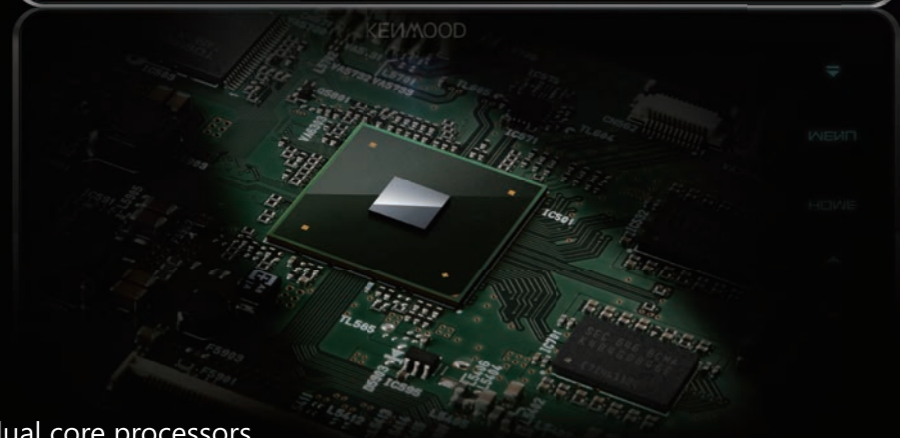

30%

Brighter LCD
compared to 2017 DDX9

Wider Color

20%

Wider Viewing Angle
compared to 2017 DDX9

Audiophile Grade Sound

Playable "Hi-Res Audio" music files.
192kHz / 32bit over Sampling DSP.

Hi-Res Audio, short for High-Resolution Audio, is high-quality sound that far exceeds CD standards. With increased expressive power, the delicate details from the ultra-high to low frequencies can be reproduced. You'll experience the deep impression as if you were in a concert hall.