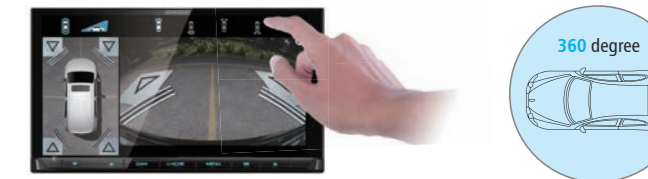

Drive Assist Camera Solutions.

DRV-N520 Full HD 1920x1080
Dash Camera with Simplified ADAS solution
2-way communication with compatible KENWOOD high-end models.

Records high-resolution smooth videos at Full HD (1920 x 1080) while keeping the file size small with H.264 technology.
HDR (High Dynamic Range) avoids underexposing or overexposing the image.
Parking Mode : Built-in G-Sensor & Automatic Recording Function.
Mounting bracket and dedicated connection cable are included.
Camera dimensions (W x H x D): 79mm x 22mm x 48mm

Wide View Ultra Wide View Overhead View Corner View

Whetron HD 2D / 3D AVM System
High Definition Around View Monitoring System
2-way communication with compatible KENWOOD high-end models.

Effective Picture Quality : 1280 x 720 HD Quality
Mounting bracket, dedicated connection cable and ECU are included.