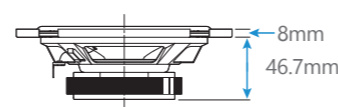

Shallow Depth
Easy to replace your factory speakers with a discreet installation.