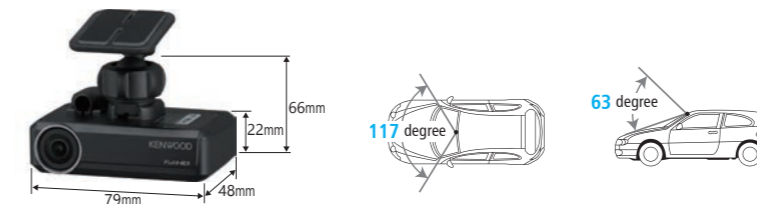

13 Band EQ
Time Alignment
4.0v 3 Preouts

Hi-Contrast Display

6.2inch WVGA 800 x 480
Clear-coated Resistive Display
Viewing Angle Adjustment Function

2 Camera Inputs
include rear camera guideline.

Direct OEM Steering Remote See page 15
RGB Interface for 3rd Party's Navigation Unit

Drive Assist Camera Solutions.

DRV-N520 Full HD 1920x1080
Dash Camera with Simplified ADAS solution
2-way communication with compatible KENWOOD high-end models.

Records high-resolution smooth videos at Full HD (1920 x 1080) while keeping the file size small with H.264 technology.
HDR (High Dynamic Range) avoids underexposing or overexposing the image.
Parking Mode : Built-in G-Sensor & Automatic Recording Function.
Mounting bracket and dedicated connection cable are included.
Camera dimensions (W x H x D): 79mm x 22mm x 48mm