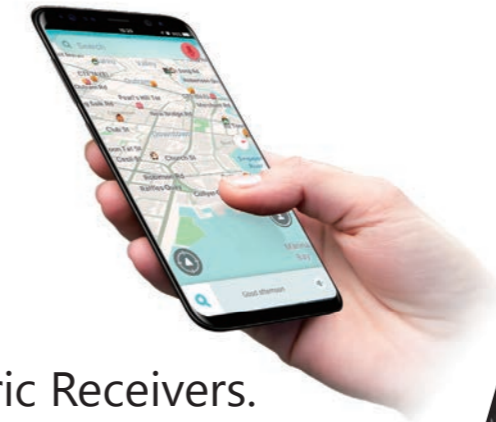

Introducing HD Display, "All in One" AV Receivers

9

DDX9018S

DDX918WS

AV Receivers with Waze Nav-App Solution

7

DDX7018BT

DDX718WBT

AV Receiver with Advanced Bluetooth®

4

DDX418BT

DMX - Smartphone Centric Receivers.
Waze Nav-App Solution (Non DVD Models)

7

DMX7018BT

DMX718WBT

High-end AV Navigation with HD Display

9

DNX9180S

Guidance by **Garmin**.

Equipped with the industry leading Garmin navigation software, offering a variety of display options to make your driving easy such as Photo Real Junction View and Lane Assist.