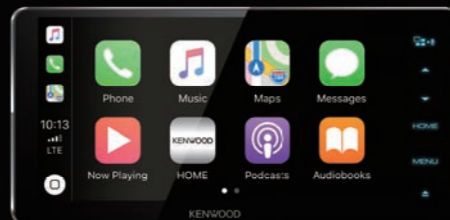

Series

DDX9018S/918WS and DNX9180S

All in One
The Ultimate Integration.

Apple CarPlay™ via USB

CarPlay gives iPhone users an incredibly intuitive way to make calls, use Maps, listen to music and access messages with just a word or a touch. Some features, applications, and services are not available in all areas. For details, see: www.apple.com/ios/feature-availability/#applecarplay-applecarplay