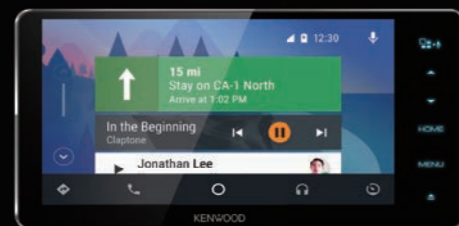

Android Auto™ via USB

Android Auto is a simpler way to use your phone in the car. Connect your phone to the 9 series and use Google Maps, Waze, etc. Some features, applications, and services are not available in all areas. For details, see: www.android.com/auto/