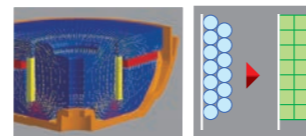

KFC-XS1703
Hi-Res Audio Certified
17cm Component Speaker

Optimized Magnetic Circuit
with Aluminum Short-ring