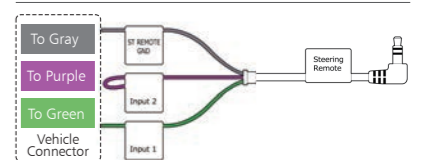

*Location of Steering Remote Connector

If the vehicle is equipped with an OEM steering remote controller, the steering remote connector is commonly located in the console.

*How to view Steering Remote Connector

All steering wheel remote controls to the left are vehicle side connectors and drawn from the side. (view indicated by arrow)

*Steering Remote Cable (included in the unit)

- 1) Look for a steering remote connector that is the same shape as in the image to the left in the console.
- 2) Connect 'Input 1', 'Input 2' and 'ST REMOTE GND' to the pins shown in matching colors on the above list of connectors.