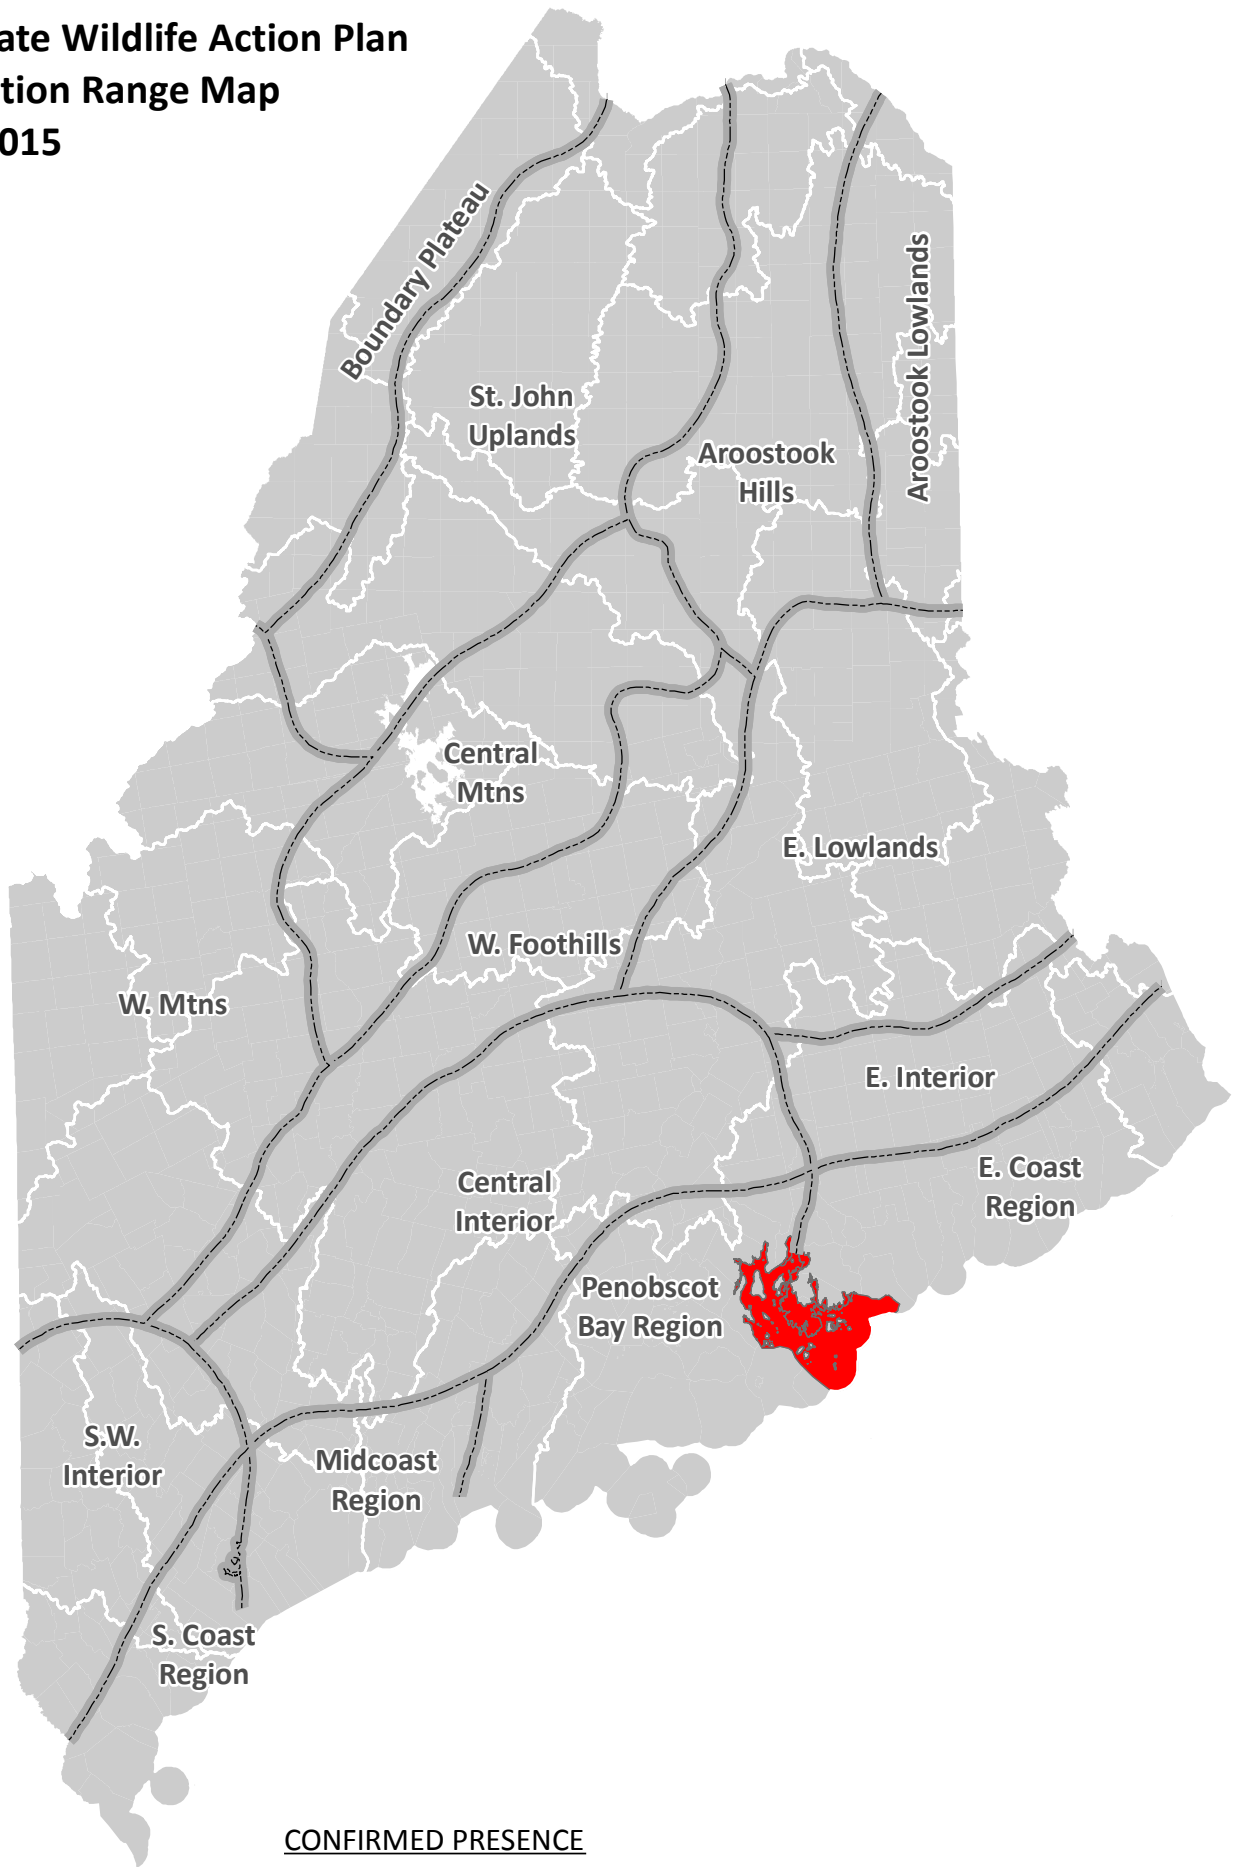

Big Bluet (*Enallagma durum*)

Maine State Wildlife Action Plan
Conservation Range Map
Sep 23, 2015

CONFIRMED PRESENCE

■ Endangered/Threatened/Special Concern

■ Maine Damselyfly/Dragonfly Survey