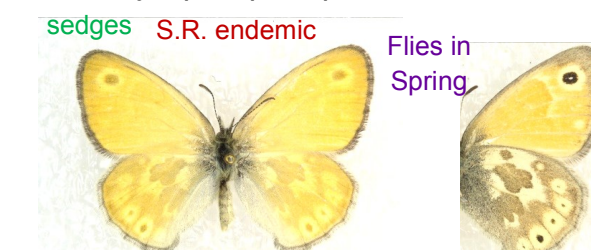

♂

Monarch, *Danaus plexippus*

blue grama

Below Rim

Canyonland Gemmed-Satyr, *Cyllopsis pertepida dorothea*

sedges

S.R. endemic

Flies in Spring