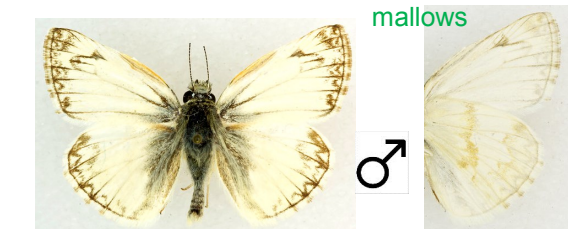

Butterflies of the Grand Canyon South Rim

Robb Hannawacker publication 2015

Images Approximate to Life-size

Rocky Mountain Duskywing, *Erynnis telemachus*

oaks

Meridian Duskywing, *Erynnis meridianus*

oaks

Northern White Skipper, *Heliopetes ericetorum*

mallows

Small Checkered Skipper, *Pyrgus scriptura*

mallows

Checkered Skipper, *Pyrgus communis / or albescens*

Common throughout

mallows

Two-tailed Swallowtail, *Papilio multicaudata*

Common

ash

Similar to N.R. Western Tiger Swallowtail

Baird's Swallowtail, *Papilio machaon bairdii*

Found near Parsley & Hill-tops

Similar to Inner Cyn's Desert Swallowtail

Baird's Swallowtail, *Papilio machaon bairdii*