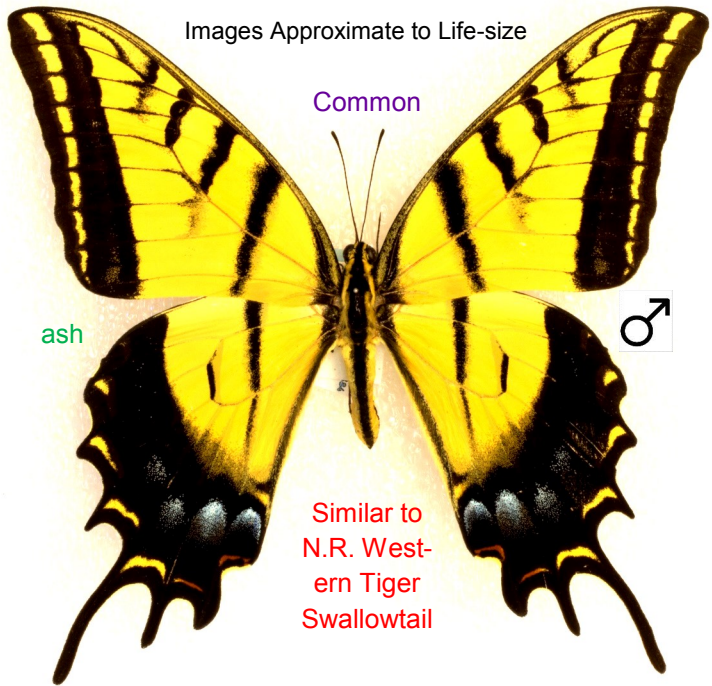

Butterflies of the Grand Canyon South Rim

Robb Hannawacker publication 2015

Images Approximate to Life-size

Rocky Mountain Duskywing, *Erynnis telemachus*

oaks

Meridian Duskywing, *Erynnis meridianus*

oaks

Northern White Skipper, *Heliopetes ericetorum*

mallows

Small Checkered Skipper, *Pyrgus scriptura*

mallows

Checkered Skipper, *Pyrgus communis / or albescens*

Common throughout

mallows

Two-tailed Swallowtail, *Papilio multicaudata*

Common

ash

Similar to N.R. Western Tiger Swallowtail

Baird's Swallowtail, *Papilio machaon bairdii*

Found near Parsley & Hill-tops

Similar to Inner Cyn's Desert Swallowtail

Baird's Swallowtail, *Papilio machaon bairdii*