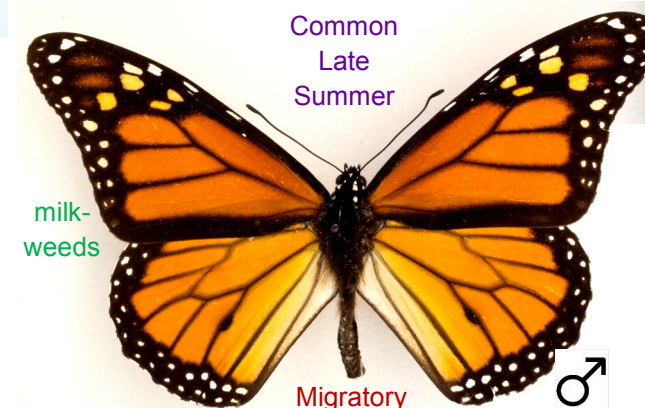

Common Buckeye, *Junonia coenia*

Similar to AZ Viceroy

milk-weeds

♀

Queen, *Danaus gilippus thersippus*

Common
Late Summer

milk-weeds

Migratory

♂

Monarch, *Danaus plexippus*

blue grama

Below Rim

Canyonland Gemmed-Satyr, *Cyllopsis pertepida dorothea*

sedges

S.R. endemic

Flies in Spring