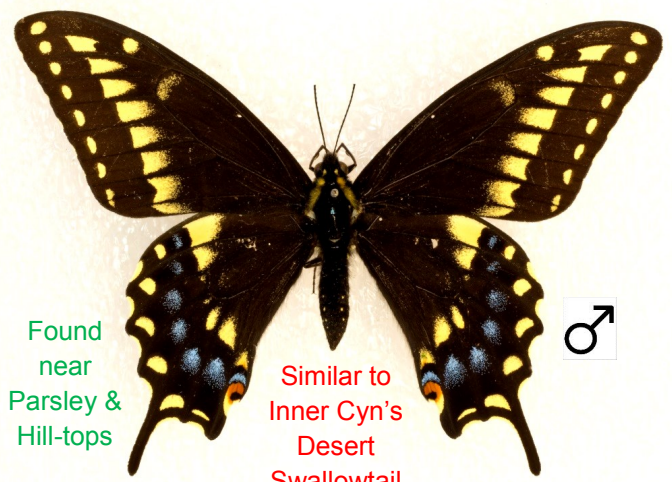

Baird's Swallowtail, *Papilio machaon bairdii*

Found near Parsley & Hill-tops

Similar to Inner Cyn's Desert Swallowtail