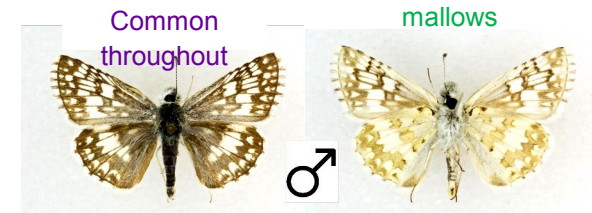

Butterflies of the Grand Canyon South Rim

Robb Hannawacker publication 2015

Images Approximate to Life-size

Rocky Mountain Duskywing, *Erynnis telemachus*

oaks

Meridian Duskywing, *Erynnis meridianus*

oaks

Northern White Skipper, *Heliopetes ericetorum*

mallows

Small Checkered Skipper, *Pyrgus scriptura*

mallows

Checkered Skipper, *Pyrgus communis / or albescens*

Common throughout

mallows

Two-tailed Swallowtail, *Papilio multicaudata*

Common