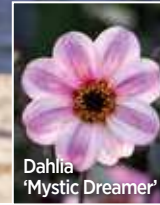

Butterfly Pink Pot Collection 🌸

An outstandingly long-flowering, incredibly pretty, low-maintenance container combination, which is continually busy with butterflies and bees. Includes young plants of Dahlia 'Mystic Dreamer' and Scabiosa incisa 'Kudo Pink' and rooted cuttings of Verbena 'Endurascape White Blush'. Enough for 2-3 large pots.

Aspect: Full sun.

🌸 May–November. H.75cm

190576 15 items
(5 of each) £37.95