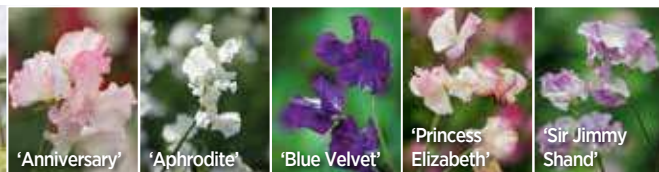

Aegean Summer Sweet Pea Collection

A beautiful soft palette is what unites this incredibly scented, long-stemmed, long-season selection of florist's sweet peas.

511102 20 seedlings (4 of each) £26.50

Our STRONG, supersized sweet peas are:

- trialled in my garden before we include them here
- grown with care and attention by our nursery in Lincolnshire
- sent out ready to be planted straight into your garden
- despatched with full planting instructions