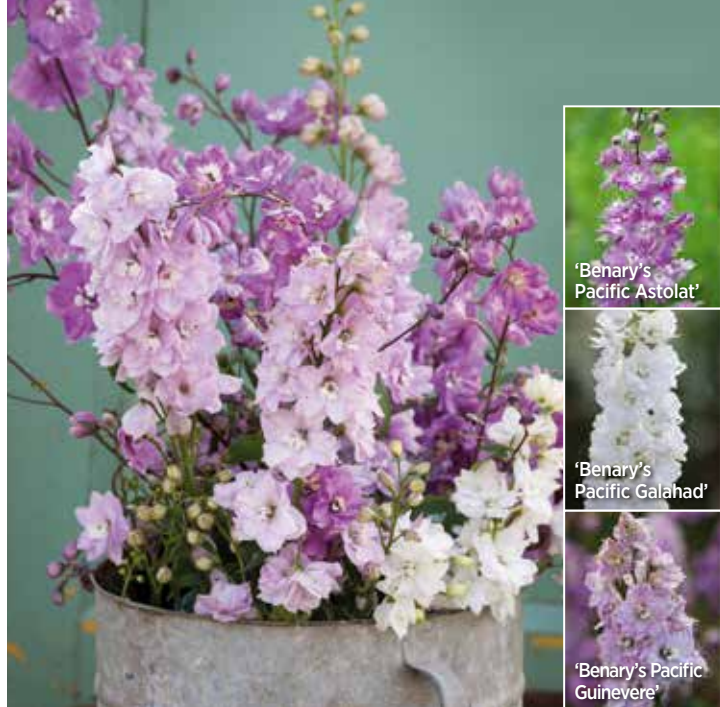

Summer Flowering Delphinium Collection 🌸

I fell on this soft and smoky colour combination of delphiniums last June, picked from my friend Juliet Graves' flower field.

Aspect: Full sun. Soil: Well-drained. May need staking. 🌸 June-September. H.90cm

190629 3 x 9cm pots (1 of each) £13.95