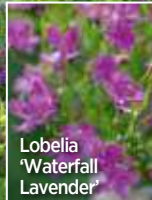

Diascia personata

Petunia 'Tumbelina Priscilla'

Frothy Pot Collection

Combine the towering pink spires of the diascia with the froth of the petunia and you have one of the lowest maintenance pots you'll ever find, flowering for a good 6 months. The petunia is scented too. Aspect: Full sun. ☀ May-October. H.90cm, Trailing 45cm
511425 6 x 9cm pots (3 of each) £23.95
Despatched from mid-May

new

Lobelia 'Waterfall Lavender'

Petunia 'Tidal Wave Silver' F1

Waterfall Pot Collection

This petunia is splendid, quick-growing, hugely floriferous and massively long-performing. In fact it's so robust, it's hard to marry it with anything which won't get swamped. We've trialed it with several things and this unusual coloured, surprisingly vigorous lobelia complements it well. Flowering together from early June until November, this is the tops! Aspect: Full sun. ☀ June-October. H.30cm, Trailing 60cm
511812 6 x 9cm pots (3 of each) £22.95
Despatched from mid-May