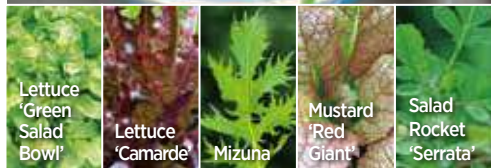

Spinach 'Medania' 🍷 HA

A good, healthy variety with dark green leaves that have a wonderful soft texture as well as excellent flavour.

Harvest: March-May. H.30cm S.30cm

511341 5 seedlings £5.50

10 seedlings £9.95

Despatched from early March

Sarah Raven Salad Collection

Our favourite lettuce and salad leaf varieties for April to June. Keep cropping to keep producing. Harvest: March-June. H.30cm
510433 25 seedlings (5 of each) £24.95
Despatched from early March

Spring Salad and Stir Fry Collection

Six cut-and-come-again varieties, delicious mixed together in a salad or quickly wilted in a stir fry. Harvest: March-June. H.30cm
511648 30 seedlings (5 of each) £29.95
Despatched from early March