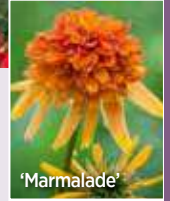

'Eccentric'