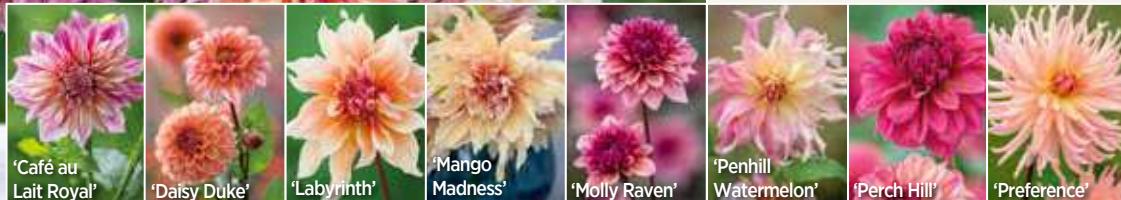

'Café au Lait Royal' 'Daisy Duke' 'Labyrinth' 'Mango Madness' 'Molly Raven' 'Penhill Watermelon' 'Perch Hill' 'Preference'

Bathing Beauties Dahlia Collection

Looking like a gaggle of Miami beach lovelies from the 1950s, this dahlia collection gives undiluted positivity and optimism. It shot to the top of my much-loved list last summer. H.1.2m

229448
8 tubers (1 of each) £32.50
16 tubers (2 of each) £62.50
8 x 3L pots (1 of each) £84.95