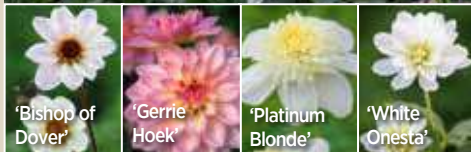

Moonlight Dahlia Collection ❁

The colours in this collection, on a warm night at the end of summer, gleam and glow like no other. Soft transitions from white to ivory, and mauve to pink are like the layers in the subtlest of sunsets. H.1.2m

229472 4 tubers (1 of each) £16.95

8 tubers (2 of each) £29.95

4 x 3L pots (1 of each) £48.95