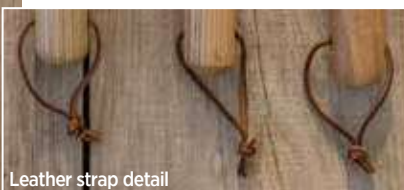

Leather strap detail