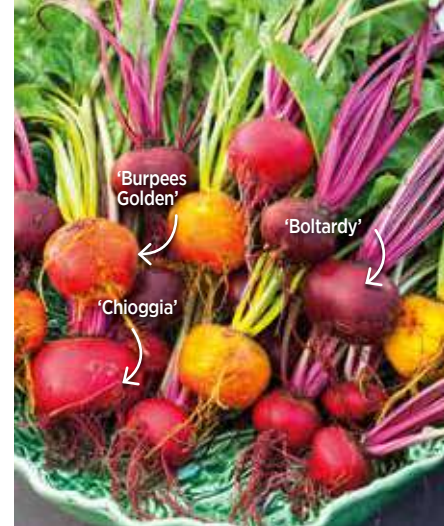

Beetroot Collection

Full of vitamins A, B6 and C, folic acid, potassium and more. The delicious superfood which is excellent in so many recipes.
Includes: 'Boltardy', 'Chioggia' and 'Burpees Golden'. Harvest: June-October. H.30cm
510934
15 seedlings (5 of each) £13.95
Despatched from early March

I love my veg garden, wandering outside to my carefully stocked personal greengrocer to harvest my lunch and supper.