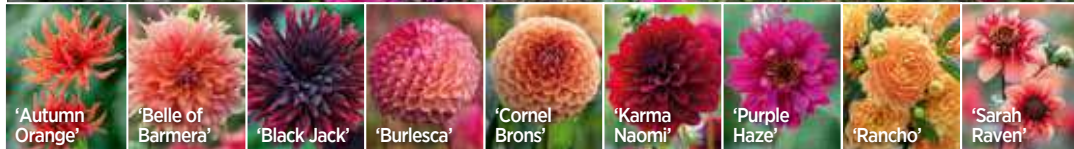

'Autumn Orange'

'Belle of Barmera'

'Black Jack'

'Burlesca'

'Cornel Brons'

'Karma Naomi'

'Purple Haze'

'Rancho'

'Sarah Raven'

A World of Dahlias Collection

If the Queen ever asked me to make a dahlia collection for her, this would be the one; grand, fit for a palace, and would certainly hold its own in any size room. Growing in the dahlia garden and picked for a huge vase, this is truly regal. H.90cm

229416 9 tubers (1 of each) £37.50 18 tubers (2 of each) £67.95 511688 9 x 3L pots (1 of each) £89.95