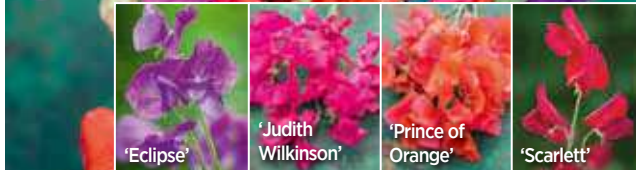

Buckets of Sweet Peas Collection

All the very best colours and the very best sweet peas in this super abundant, massively scented collection. You get a classic range of sweet peas here, from vibrant magenta and mauve 'Matucana' to white and palest pink 'Anniversary'. Beautiful lilac 'Noel Sutton' goes especially well with deep purple 'Windsor' and the other pale creams, purple feathered 'High Scent' and raspberry ripple 'Lisa Marie'.

511101 32 seedlings (4 of each) £42.95

Brilliant Buckets Sweet Pea Collection

OMG - sweet peas on an outing to Ibiza... I adore these, but they may take your breath away. Dazzle, dazzle, dazzle, and drenched in the most sophisticated and long-lasting scent.

511750 16 seedlings (4 of each) £23.50