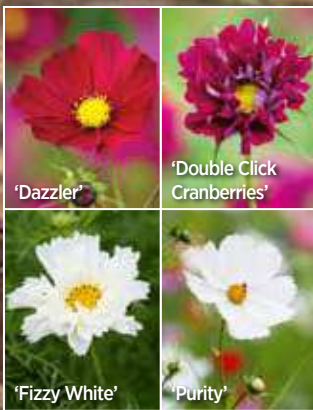

Beautiful mixes for variety and spice

Ultimate Cosmos Collection 🌸

We can't get enough of these fantastic flowers and they make a great collection.

Aspect: Full sun. 🌞 July-October. H.90cm

510816 20 seedlings (5 of each) £22.95

40 seedlings (10 of each) £42.95

Our cosmos seedlings:

- are easy to grow and flower right through to October if we have a mild autumn
- produce at least two buckets of flowers a week from a 1m² patch
- are stacked with nectar and pollen, so bees and butterflies love them