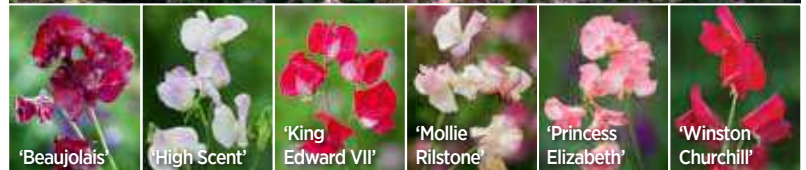

Avenue of Sweet Peas Collection

Concentrating on a warm, comforting palette, I love this mix of largely newly bred varieties, with long stems and good scent.

511615 24 seedlings (4 of each) £31.95 *Despatched from late March*