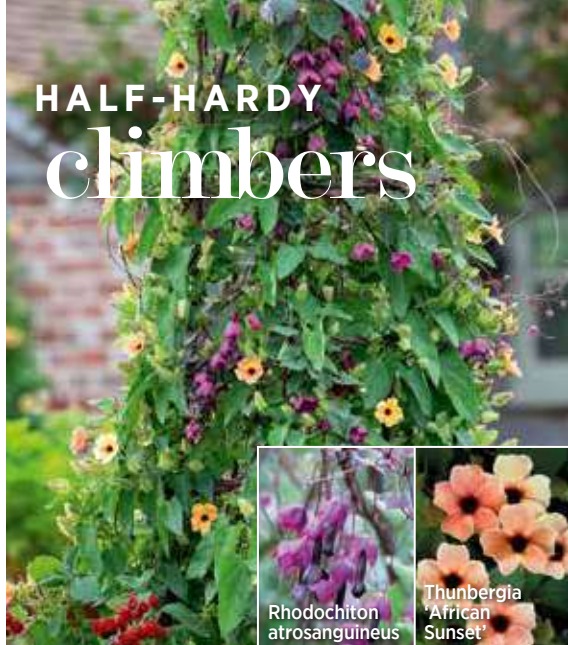

HALF-HARDY climbers

Cobaea scandens 🌸🏆
A truly lovely climber grown here as a trailer (with no support) with buds in green-white, deepening to purple as they age. H.3m
510815 5 jumbo seedlings £8.95
10 jumbo seedlings £17.50

Cobaea scandens f. alba 🌸
One of my favourite plants in the white garden at Sissinghurst, where it covers arches over the path. Grown in a greenhouse, this will flower almost the whole year. H.3m
510814 5 jumbo seedlings £8.95
10 jumbo seedlings £17.50

Half-hardy Climber Collection 🌸🏆

This pair of climbers brought me more pleasure for more months than anything else in the garden last year. Hugely recommended. H.2.4m

190411 10 jumbo seedlings (5 of each) £17.50
20 jumbo seedlings (10 of each) £29.95

I'm totally addicted to each one of these tender perennial climbers. I grow these as annuals to give spectacular colour and scale right into the winter. If not given climbing frames, they all form perfect trailers out of large containers too.

🌸 July-November (or until the first frosts). P/A