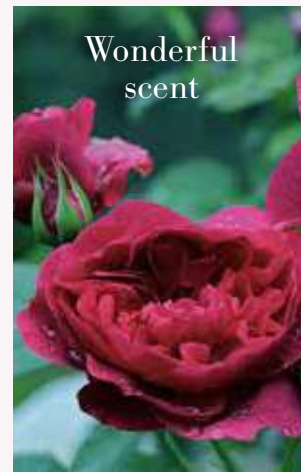

Rosa 'Timeless Purple'

☀️ HYBRID TEA
This award-winning rose is a vigorous bloomer that's excellent for cutting, intensely fragrant, and incredibly healthy. Superb in the border or in a large pot. Aspect: Full sun Soil: Moist but well-drained. ☀️ June-September. H.90cm S.1.2m
520149 4L pot £19.95