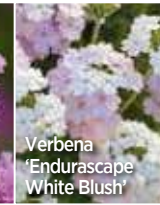

Aspect: Full sun.

🌸 May–November. H.75cm

190576 15 items
(5 of each) £37.95

Dahlia
'Mystic Dreamer'

Scabiosa
'Kudo Pink'

Verbena
'Endurascape
White Blush'

Arctotis x hybrida 'Wine'
🌸 P/A

I love this for a sunny border or for pots. A brilliant long-flowering staple in my garden.