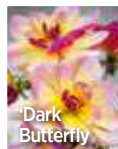

These all have EXCEPTIONAL vase lives.

Round shown here

Tutti Frutti Dahlia Collection ❁

I've always loved rhubarb and custard, and I know people say these colours should not go together, but hey, they work for me! H.90cm

229453 5 tubers (1 of each) £21.95

10 tubers (2 of each) £37.95

511691 5 x 3L pots (1 of each) £59.95

Ultimate Centrepiece Vases

450241 Wave £47.95

H.15cm, L.20cm, 8 vases

Linear £94.95

H.15cm, L.50cm, 16 vases

Round £112.95

H.15cm, Dia.31cm, 26 vases

See website for more details.