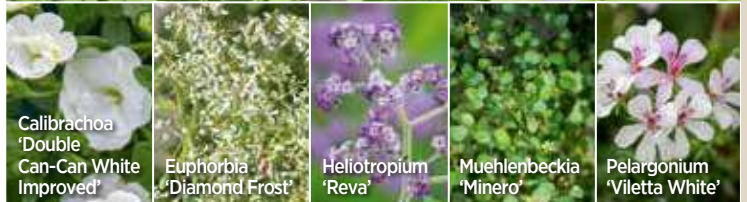

Verbena peruviana 'Endurascape White Blush' 🌸 P/A

TRAILING

A pretty white verbena flushed with the palest pink. Combine with silvery foliage plants for a soft, ethereal look.

Aspect: Full sun.

🌸 June-November.

H.30cm, Trailing 60cm

190577

5 rooted cuttings

£8.95

10 rooted cuttings

£16.50

Scented Windowbox Collection 🌸

This put on an incredible show for us at Perch Hill. The heliotrope filled the whole place with that delicious vanilla, cherry pie scent; the calibrachoa and pelargonium tumbling below, with the maidenhair vine and euphorbia filling in between. A triumph!

Aspect: Full sun. 🌸 June-October. H.30cm, Trailing 45cm

511668 6 x 9cm pots (1 of each, 2 of Muehlenbeckia) £29.95

Scented Purple Pot Collection 🌸

This is the perfect trio in a pot, with a **thriller** (Pelargonium 'Attar of Roses'), a **spiller** (Buddleia 'Dreaming Purple') and a **filler** (Heliotropium arborescens 'Midnight Sky'), to give you a scented spot anywhere sunny in the garden.

Pelargonium
'Attar of Roses'

Buddleia
'Dreaming Purple'

Heliotropium
'Midnight Sky'

Anagallis monellii 'Sky Lover' 🌸 🏆 TP TRAILING

Anagallis have the best blue you'll find in any garden plant. A very large and long-flowering form. Brilliant for pots and as border edging.