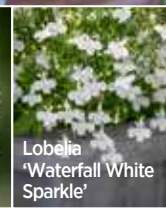

Gaura
'Sparkle White'

Lobelia
'Waterfall White
Sparkle'

White Sparkle Collection 🌸

This pot combination in our farmhouse garden last summer and autumn has it all— elegant spires and scented flowers from acidanthera, cloudy froth from gaura and trailing tresses to soften the pot edges from the lobelia. Yes please, more of this I say!

Aspect: Full sun. 🌞 July-September. H.90cm, Trailing 30cm

512085 9 x 9cm pots (3 of each) £39.95

Despatched from late May