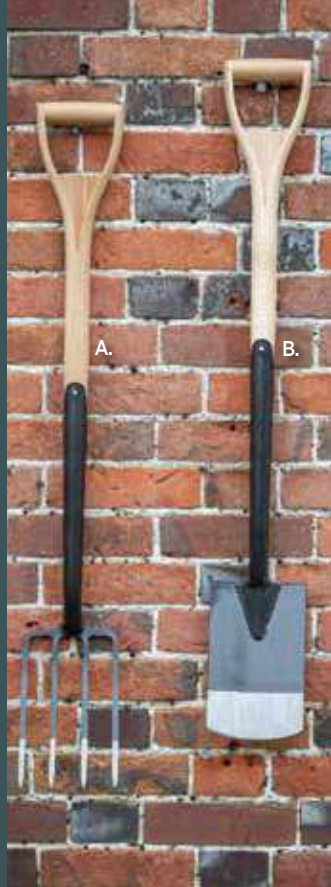

A. & B. Carbon Steel Half Brite Border Fork and Spade

This is the spade that won BBC Gardener's World - Best Buy. The judges liked the weight and balance of the tool as well as its traditional look. Carbon steel is easy to sharpen and will become sharper still over time, with use.

440132 Fork £37.95

440131 Spade £37.95

C. Bow Rake

The most popular of all the rakes used in the garden at Perch Hill, to create a fine tilth as well as removing the smaller weeds.

440130 £34.95

D. Potting Scoop

Perfect for potting up, the deep dish bowl shape holds a good amount of compost and prevents spilling.

440050 £13.95

E. Transplanting Trowel

Narrower than a traditional garden trowel, making it ideal for planting out seedlings or bulbs. The graduated stainless steel blade helps ensure the correct depth of planting.

440110 £12.95

F. Poacher's Spade

I absolutely LOVE this spade - an amazing tool for transplanting and planting trees and shrubs. Its shape and tapered blade makes it easier to penetrate the soil and to dig deeper and create rounder holes for planting. Every shed should have one!

440099 £44.95

garden TOOLS

All tried and tested by us, to ensure our selection is of the best quality - helping you to make light work of gardening throughout the year.