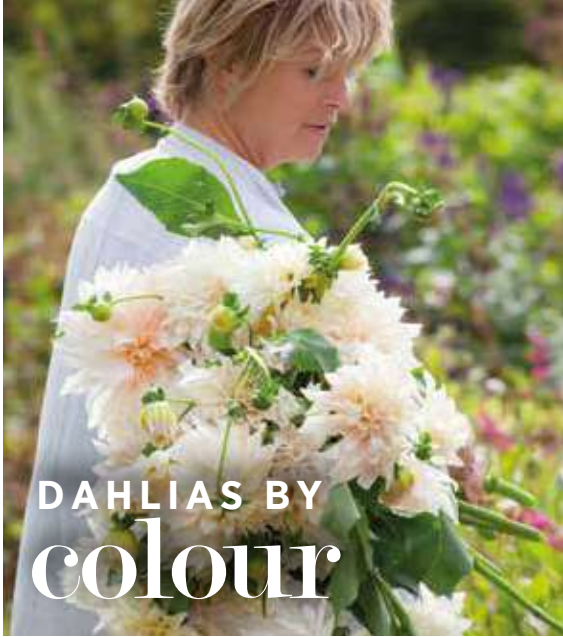

DAHLIAS BY colour

'Café au Lait' DECORATIVE
Many people's favourite dahlia in the pale range, with huge, pillowy flowers in the perfect colour, a warm cream-blush. Mixes well with so many different colour combinations – anything from rust, to pink, to ochre, to blue. Florists are obsessed with this, and rightly so. H.1.2m
229285 1 tuber £4.50 3 tubers £11.95
6 tubers £22.50 3L pot £12.95