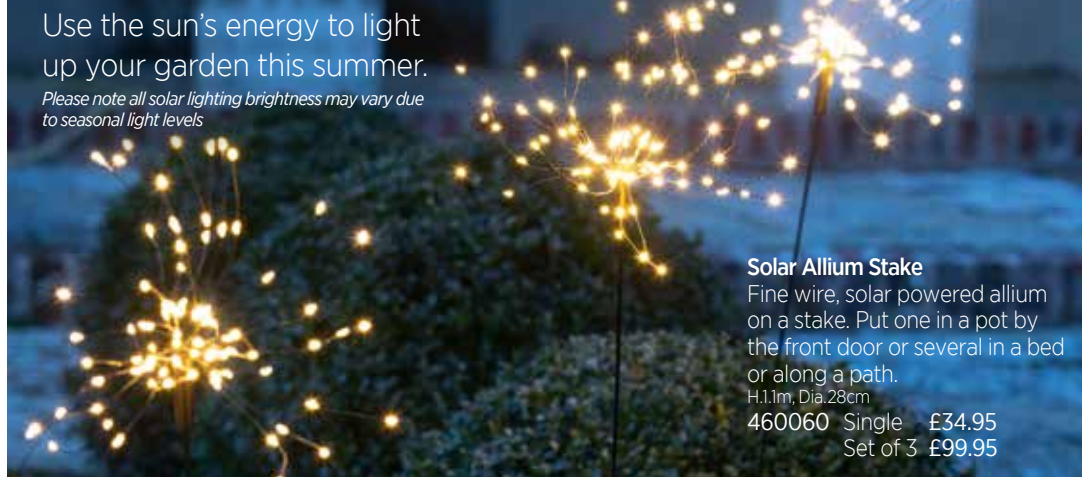

solar LIGHTING

Use the sun's energy to light up your garden this summer.

Please note all solar lighting brightness may vary due to seasonal light levels

Solar Allium Stake

Fine wire, solar powered allium on a stake. Put one in a pot by the front door or several in a bed or along a path.

H.1.1m, Dia.28cm

460060 Single £34.95
Set of 3 £99.95