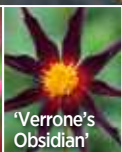

dahlia collections

Dahlias are the backbone of my summer and autumn garden, making everywhere come alive with colour, and they're incredibly easy to grow. Choose between tubers for great value, or potted and growing plants for convenience and earlier flowers.

✿ July-November. TP

Butterfly Dahlia Collection ✿

Presided over by our marvellous, newly bred Dahlia 'Lou Farman', I adore this mix of single, brilliant for butterflies, family of dahlias. Stylish, sophisticated, and a little sultry, you get handsome foliage with most of these varieties too. H.1.2m

229468

4 tubers

(1 of each) £18.50

8 tubers

(2 of each) £34.50

229468

4 x 3L pots

(1 of each) £59.95

Ultimate
Centrepiece Vase,
see page 36