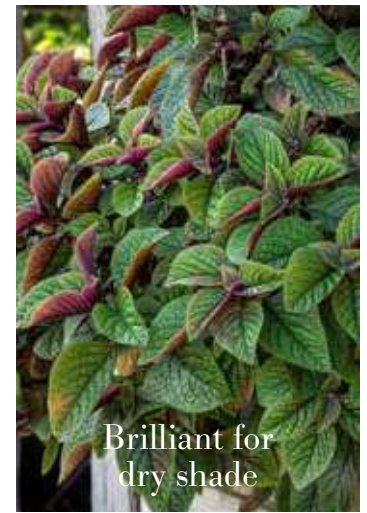

Lobelia
'Hot Tiger'

Brilliant for
dry shade

Plectranthus ciliatus 'Nico'

❁ P/A TRAILING

Excellent cascading from a large pot. A vigorous variety which would also do well as ground cover in the border. I love its purple underleaf. Aspect: Part shade.

❁ September. H.30cm, Trailing 45cm

511208 3 x 9cm pots £14.95

Despatched from mid-May