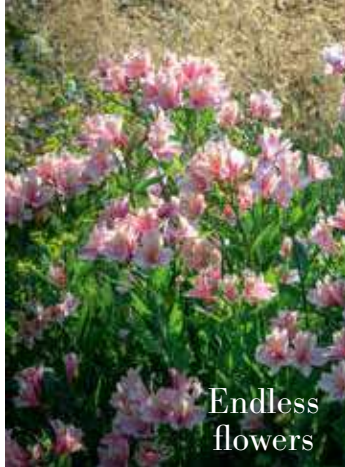

Endless flowers

Alstroemeria 'Peaches and Cream' ✨ **exclusive**

Soft apricot flowers with a raspberry petal reverse, more like a tropical orchid than an alstroemeria. Aspect: Full sun.

Soil: Well-drained. ☀️ June-September. H.60cm S.60cm

511188 1 x 9cm pot £12.95
3 x 9cm pots £32.50

Despatched from mid-May