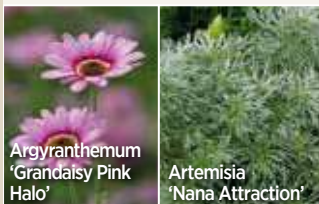

Aspect: Full sun.

🌸 June–October.

H.15cm, Trailing 45cm

511419

5 rooted cuttings £9.95
10 rooted cuttings £16.95

Cosmos bipinnatus 'Sonata Pink'
🌸 HHA

Compact and floriferous, this pretty pink cosmos is ideal for pots and the front of a border.

Aspect: Full sun. 🌸 July–October. H.45cm

190196

5 seedlings £6.95
10 seedlings £12.50

Forever Flowering Pot Collection

Soft pink, large-flowered *Argyranthemum frutescens* 'Grandaisy Pink Halo' flowers on and off all year. It contrasts beautifully with the fine-leaved, compact *Artemisia*. Aspect: Full sun. ☀ June-November. H.45cm
190396
10 rooted cuttings
 (5 of each) £18.50
20 rooted cuttings
 (10 of each) £32.50

Diascia personata

Petunia 'Tumbelina Priscilla'

Frothy Pot Collection

Combine the towering pink spires of the diascia with the froth of the petunia and you have one of the lowest maintenance pots you'll ever find, flowering for a good 6 months. The petunia is scented too. Aspect: Full sun. ☀ May-October. H.90cm, Trailing 45cm
511425 6 x 9cm pots (3 of each) £23.95
Despatched from mid-May