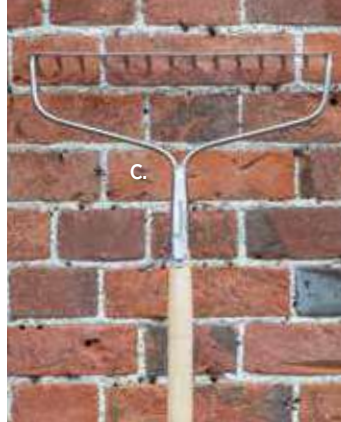

A. & B. Carbon Steel Half Brite Border Fork and Spade

This is the spade that won BBC Gardener's World - Best Buy. The judges liked the weight and balance of the tool as well as its traditional look. Carbon steel is easy to sharpen and will become sharper still over time, with use.

440132 Fork £37.95

440131 Spade £37.95

C. Bow Rake

The most popular of all the rakes used in the garden at Perch Hill, to create a fine tilth as well as removing the smaller weeds.

440130 £34.95

D. Potting Scoop

Perfect for potting up, the deep dish bowl shape holds a good amount of compost and prevents spilling.

440050 £13.95

E. Transplanting Trowel

Narrower than a traditional garden trowel, making it ideal for planting out seedlings or bulbs. The graduated stainless steel blade helps ensure the correct depth of planting.

440110 £12.95

F. Poacher's Spade

I absolutely LOVE this spade - an amazing tool for transplanting and planting trees and shrubs. Its shape and tapered blade makes it easier to penetrate the soil and to dig deeper and create rounder holes for planting. Every shed should have one!

440099 £44.95

garden TOOLS

All tried and tested by us, to ensure our selection is of the best quality - helping you to make light work of gardening throughout the year.