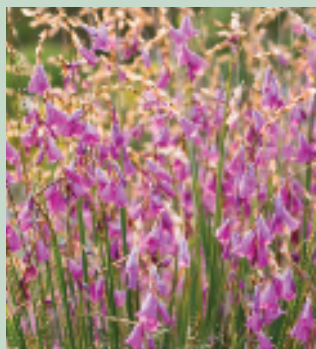

Dierama pulcherimum

A seed raised strain of 'Angels Fishing Rod' from South Africa this popular plant has graceful, arching flower stems with pink to purple flowers. Best in a warm, sheltered position.

H75cm F6-8 D3-5

92370 1 for £6.95 3 for £17.95