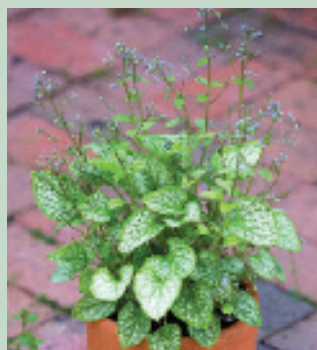

Brunnera macrophylla 'Little Jack'

Discovered by Adrian Bloom in his Foggy Bottom garden as a chance seedling from B. 'Jack Frost'. Dwarf and compact forming a low, dense mound of heart shaped, silver marbled leaves with sprays of sky blue flowers in spring. H25cm F4-6 D3-5

92619 1 for £6.95 3 for £17.95