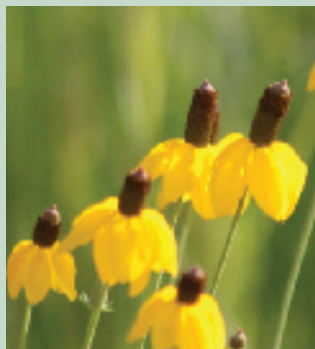

Ratibida columnifera

This Prairie native of the USA forms a clump of grey-green, deeply lobed leaves with long stems ending in bright yellow flowers with recurved petals and a prominent green cone that turns brown with age. Well drained soil. H90cm F7-8 D1-3

91012 1 for £5.95 3 for £14.95