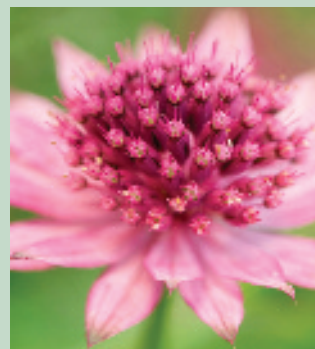

Astrantia 'Roma' AGM

A truly wonderful selection by the renowned garden designer Piet Oudolf, a cross between *A. maxima* and *A. major*, a neat clump of foliage is topped with a mass of coral-pink flowers. Reflowers readily if deadheaded after first flush.

H75-90cm F6-9 D3

90826 1 for £6.95 3 for £17.95