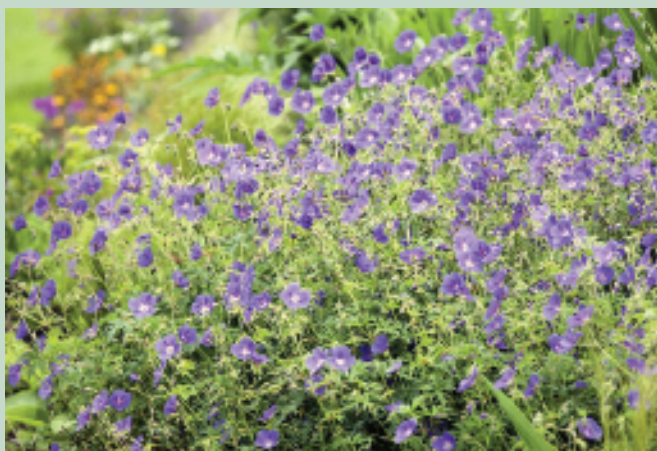

Geranium 'Eureka Blue'

Strong, robust and tolerant of dry conditions. Forms dense mounds of leaves with abundant, large, deep blue flowers all summer. Good autumn foliage and performing like this at Bressingham year after year. H30cm F6-9 D3

91925 1 for £6.95 3 for £17.95