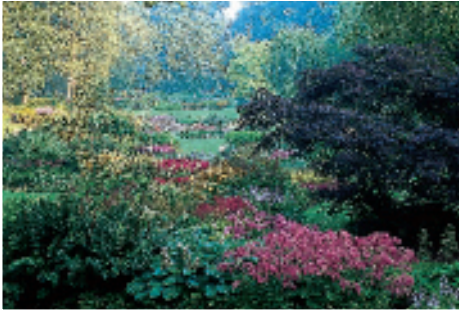

THE BRESSINGHAM GARDENS

Welcome to our new spring 2016 Bressingham Gardens Spring and Summer Catalogue where we hope that you will find plenty to whet your appetites for the coming growing season. That now feels tantalizingly close, with the days lengthening and the sun becoming stronger we should all be able to get out and enjoy the freshness of spring and gardens bursting full of life once again. All of the plants listed in the catalogue have been tried and tested in the 17 acres of display gardens here at Bressingham and their inclusion here proves that their garden worthiness and reliable performance can be trusted. We continue to believe that we offer very good value for money in relation to most other catalogues, with all of our plants supplied in well established, **2 litre pots** at a price that is lower than many others are charging for single 9cm pot.

Our front cover this year features the Plant of the Centenary, as judged by the Royal Horticultural Society, Geranium 'Rozanne'. To win this accolade proves altogether what a winner this remarkable plant is, and seen here planted in a drift providing a continuous river of constantly re-blooming flowers it is difficult to disagree. No garden should be without this amazing performer that can bloom from May to the first frosts in November.