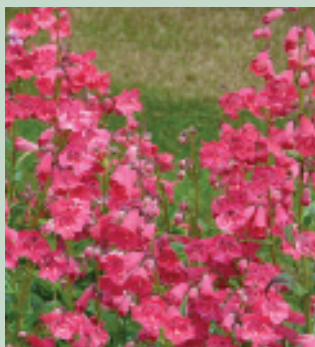

Penstemon
'Rubicundus' AGM

Old selection of great garden merit. Forming a well branched bush of waxy, lush green leaves and spikes bearing large, warm red flowers with a distinctive white throat. Well drained soil, full sun. H60cm F6-8 D3

92450 1 for £5.95 3 for £14.95