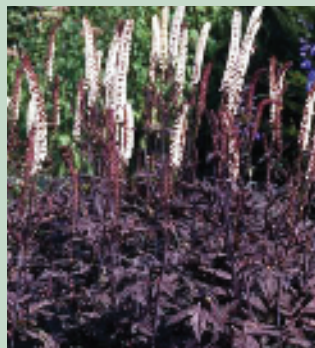

H120cm F7-8 D3

90738 1 for £6.95 3 for £17.95

Actaea simplex 'James Compton' AGM ♂

Darker even than C.'Brunette', this clump former produces strong stems bearing large, feathery, dissected, deep purple-black foliage with long, white, bottle brush flowers in autumn. Partial shade and moist, fertile soil.