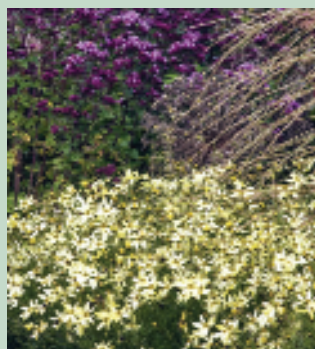

Coreopsis verticillata
'Moonbeam'

This long flowering selection forms a neat, spreading mound of delicate, filigree, deep green foliage followed by a mass of pale yellow flowers all summer. Best in well drained soil in full sun. H45cm F6-9 D3

92039 1 for £5.95 3 for £14.95