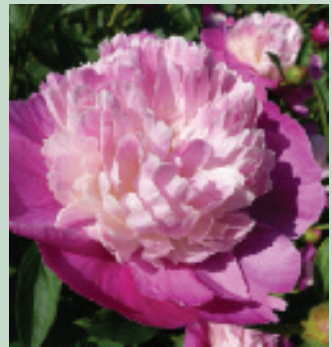

***Paeonia lactiflora*
'Sante Fe'**

Rarely offered cultivar this perennial forms a clump of deeply lobed leaves with huge, ruffled, cerise-pink outer petals that cup the creamywhite inner petaloids. Best in deep, rich soil. H75cm F5-6 D1-3

92630 1 for £8.95