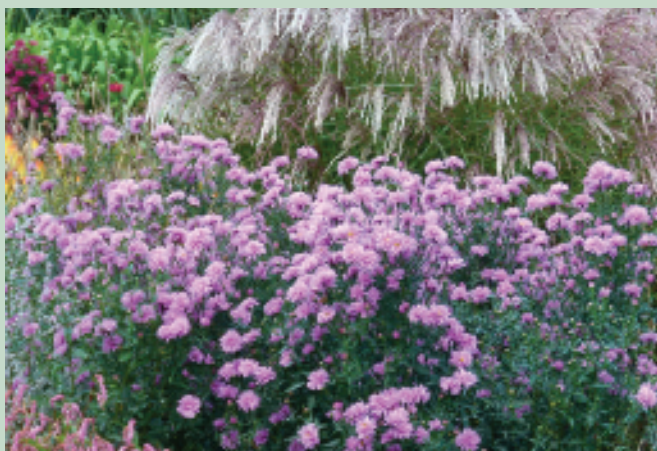

90508 1 for £6.95 3 for £17.95

Baptisia australis
AGM

An American native of the pea family this species produces branched stems bearing glaucous leaves topped with long spikes of deep blue flowers. Well drained soil and full sun. H120cm F6-9 D1-3

90659 1 for £6.95 3 for £17.95

Astrantia major
'Ruby Wedding'

Perhaps the best of the deep red varieties. Forms a clump of deep green, lobed foliage with branched stems bearing sprays of blood-red flowers, reflowers readily if dead headed after first flush. H60-75cm F6-9 D3

90544 1 for £6.95 3 for £17.95

Aster novi-belgii 'Farncombe Lilac'

A fairly recent introduction that has a vigorous nature. Tallish stems arise from a tight, basal clump with the most striking large, deep lilac flowers, very effective and easy to grow. H75cm F8-10 D1-3