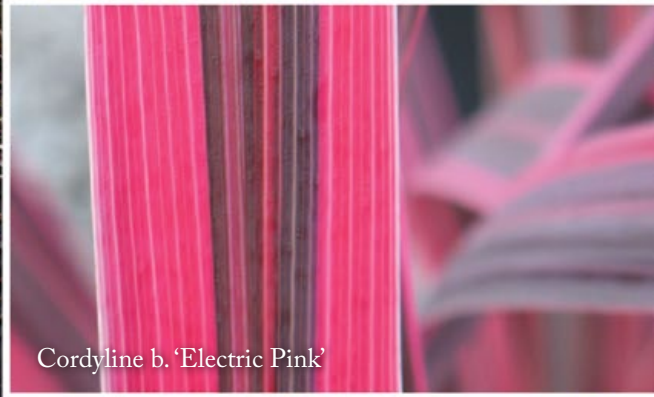

Hemerocallis 'Little Business'