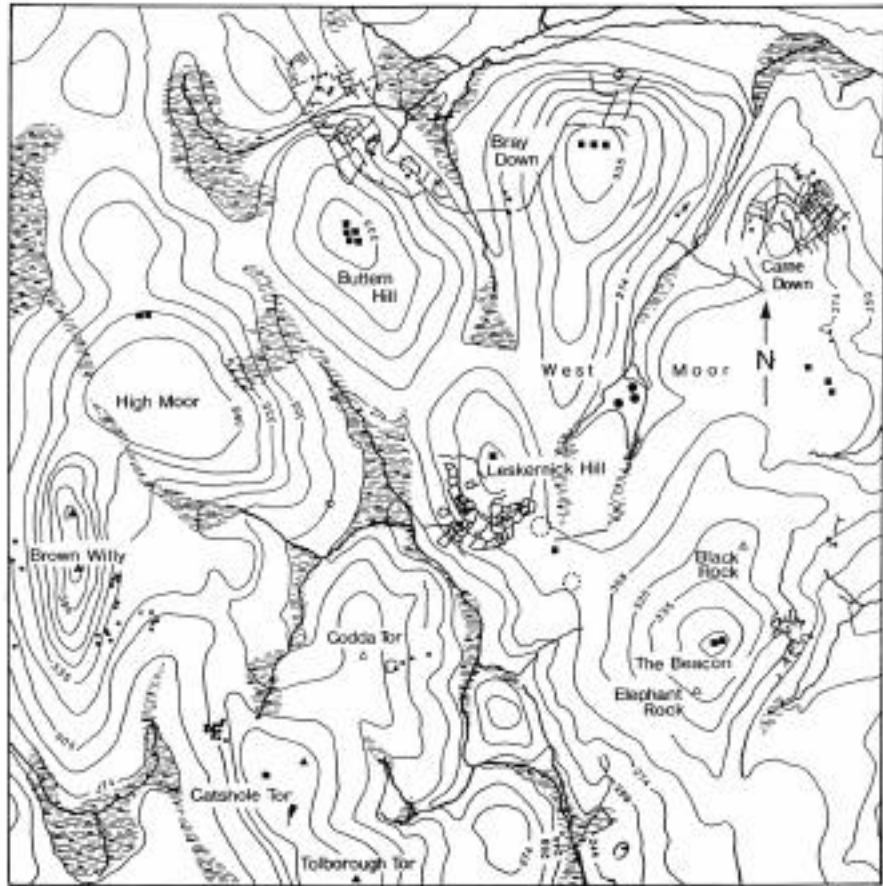

Leskernick Hill - map of general area

- KEY**
- |                |                            |
|----------------|----------------------------|
| ▲ Rock outcrop | ○ Stone circle             |
| ● Large cairn  | • Hut circle               |
| ▲ Tor cairn    | ⬭ Field enclosure boundary |
| — Stone row    | ⌚ Long cairn               |
| ● Small cairn  | ⊞ Marshy area              |

0 1km