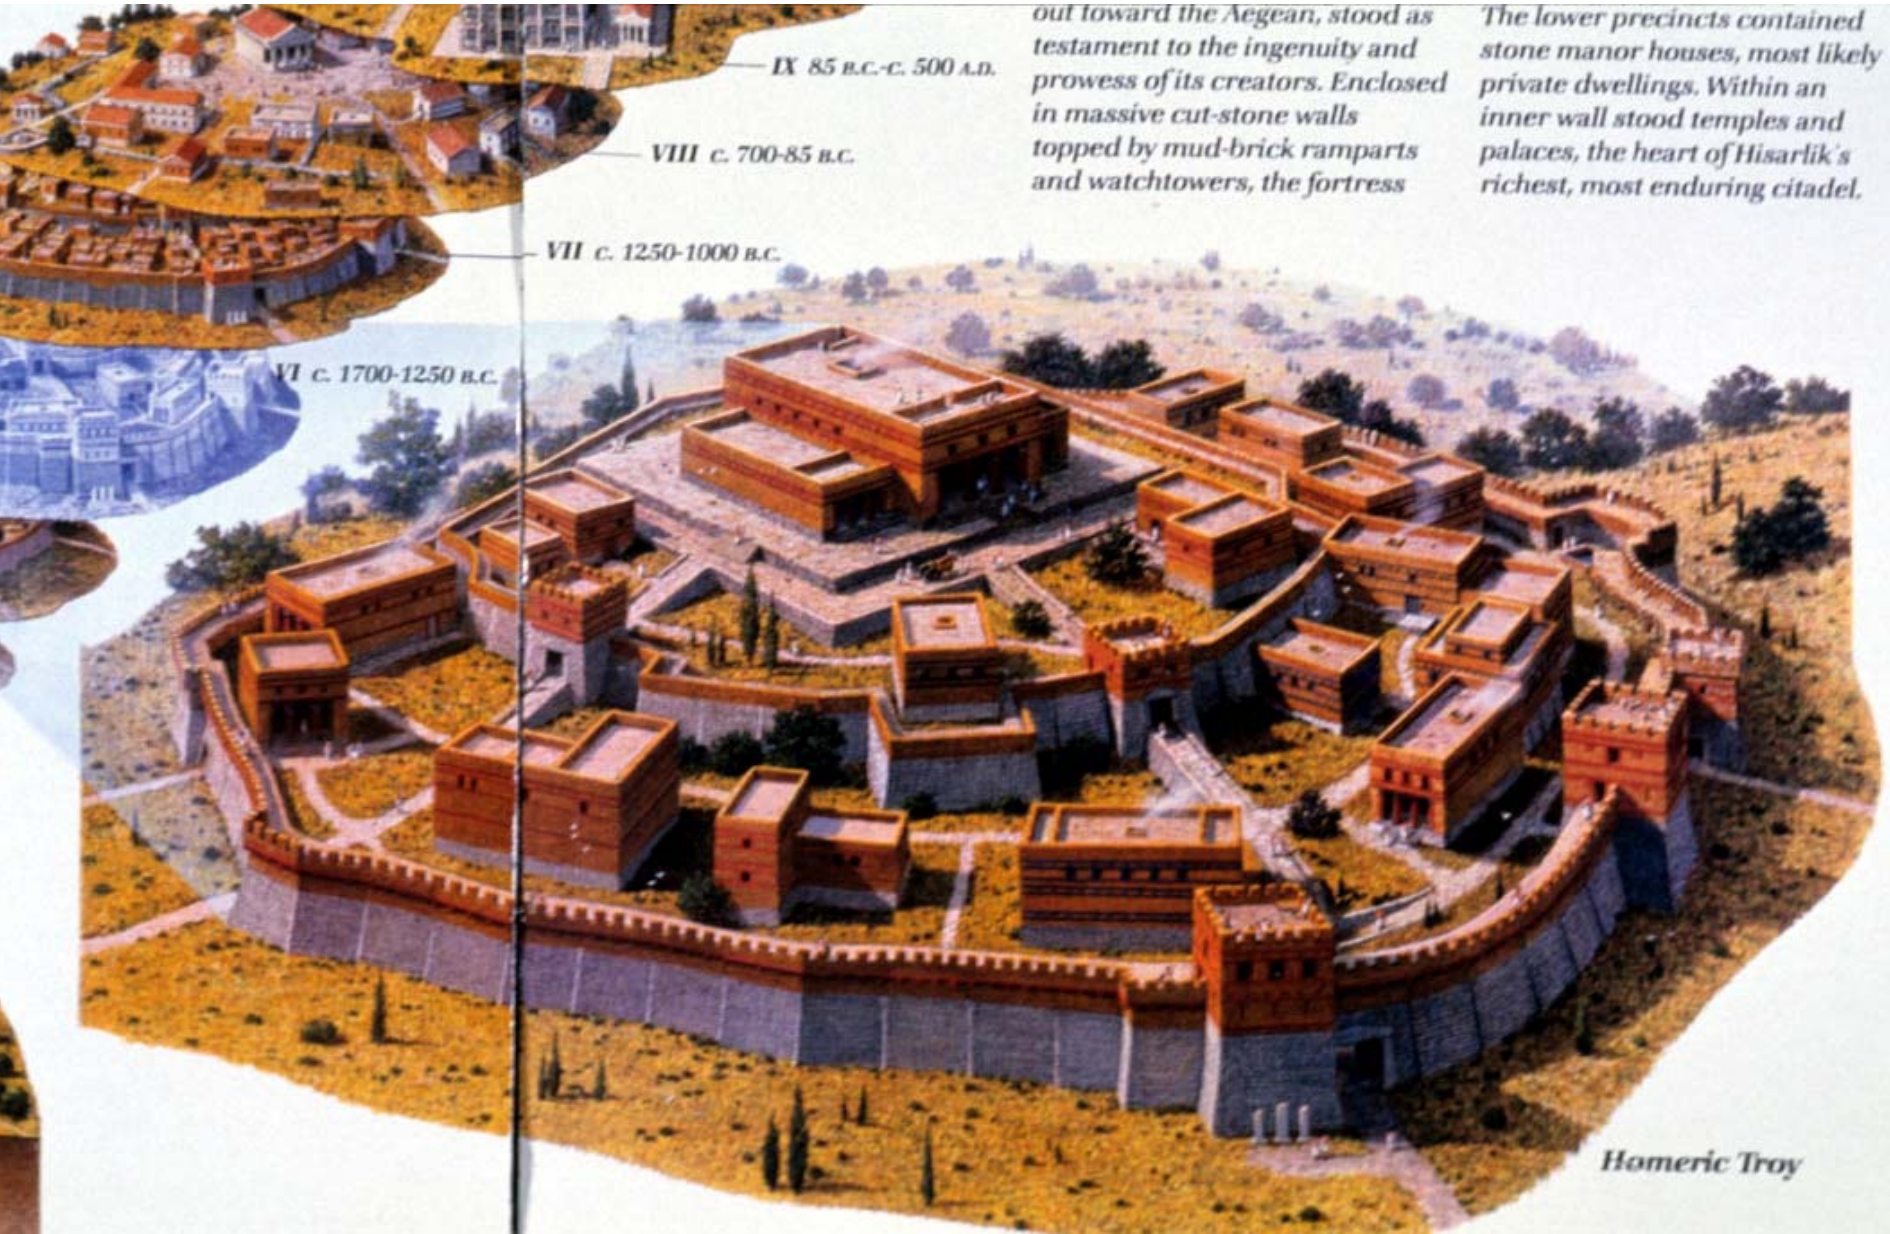

Reconstruction of Troy

IX 85 B.C.-C. 500 A.D.

VIII c. 700-85 B.C.

VII c. 1250-1000 B.C.

VI c. 1700-1250 B.C.

out toward the Aegean, stood as testament to the ingenuity and prowess of its creators. Enclosed in massive cut-stone walls topped by mud-brick ramparts and watchtowers, the fortress

The lower precincts contained stone manor houses, most likely private dwellings. Within an inner wall stood temples and palaces, the heart of Hisarlik's richest, most enduring citadel.

Homeric Troy