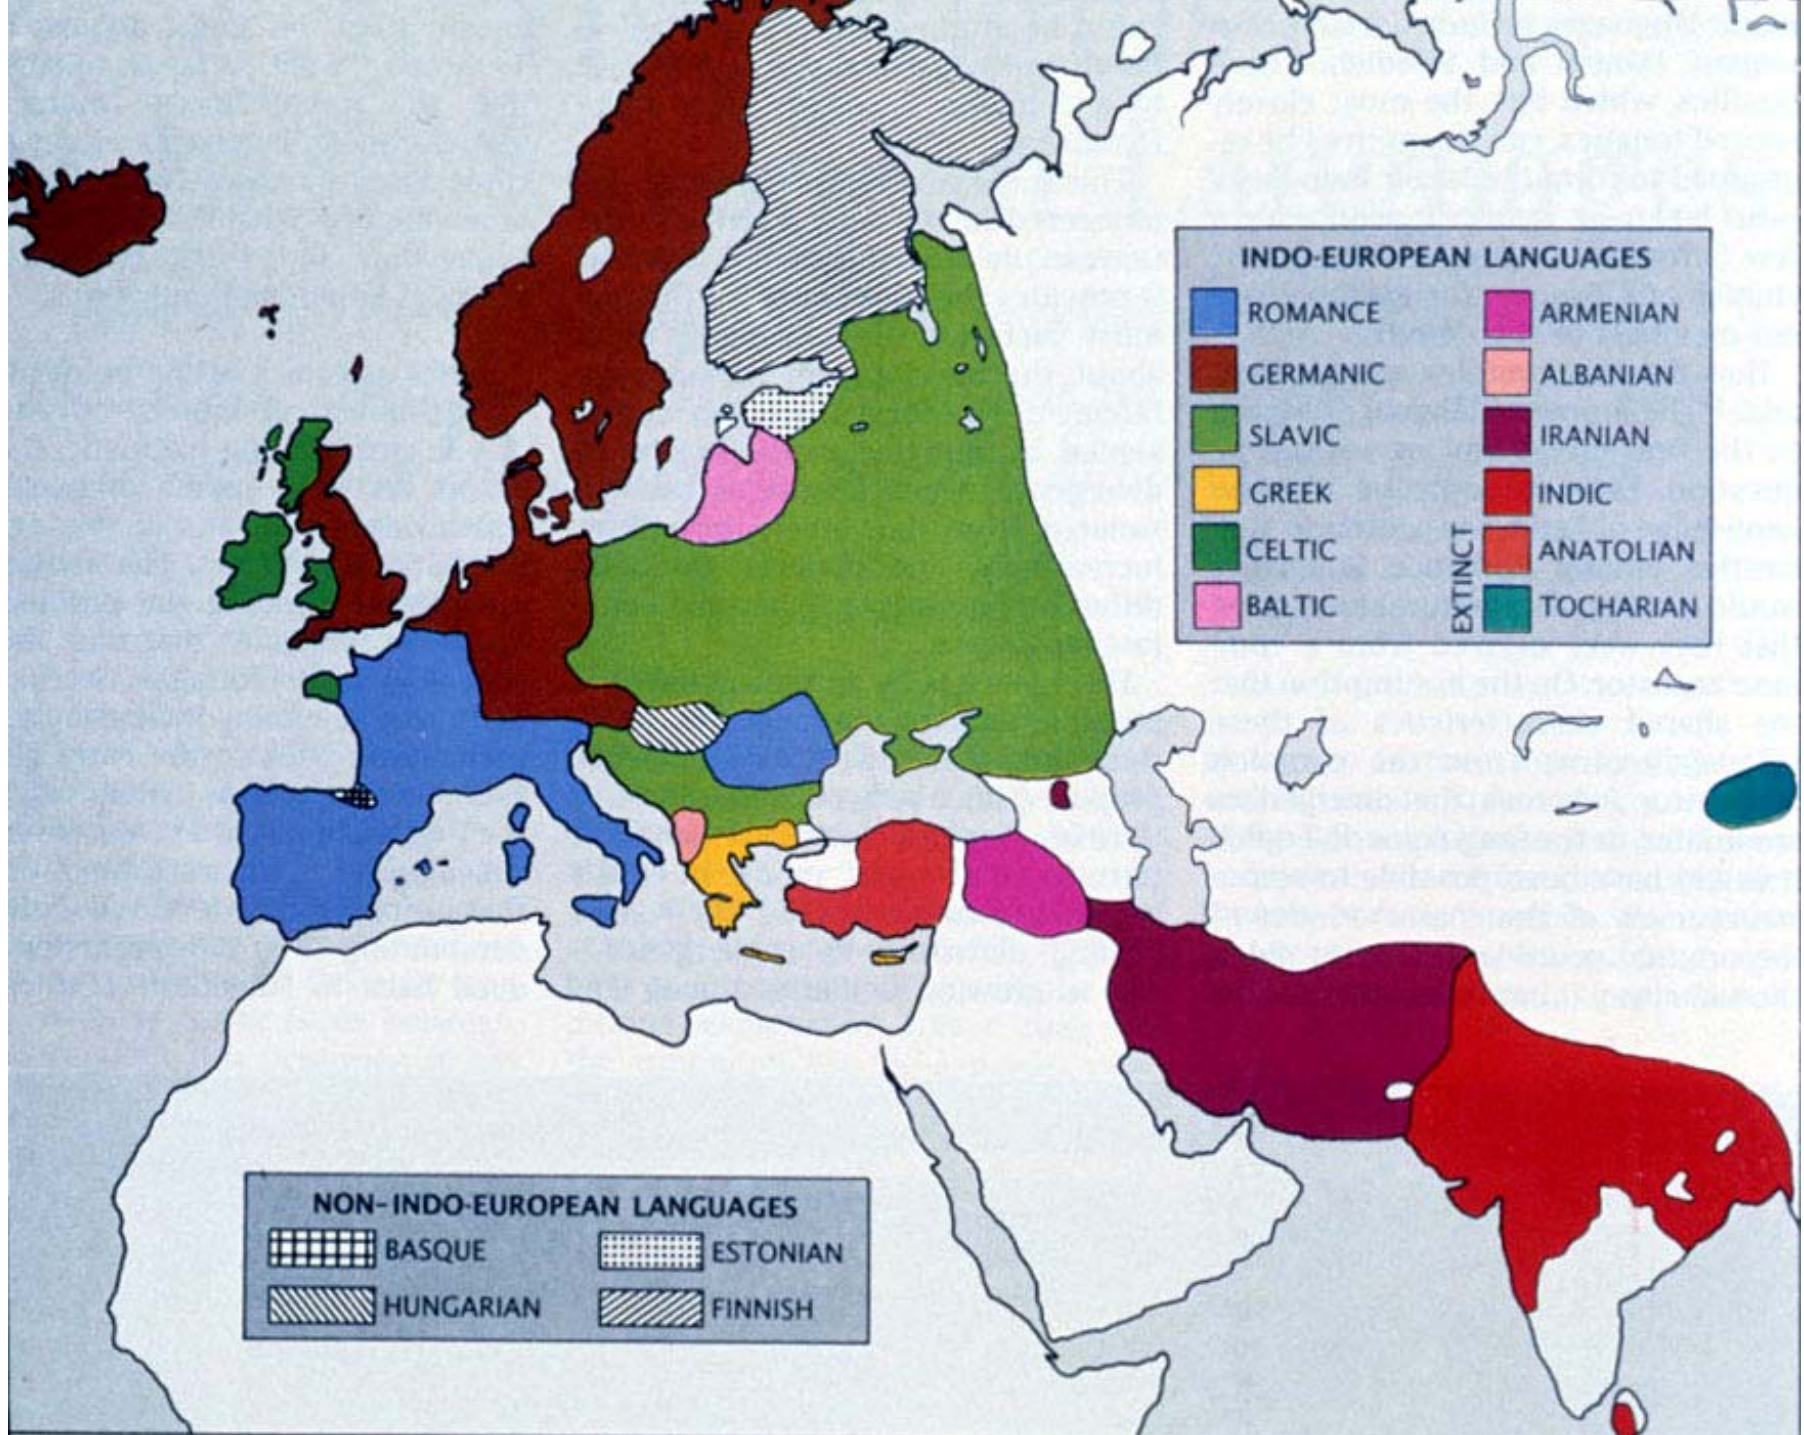

Chapter 3: The Early Greek World

- Greek Geography and Culture
- The Prehistory of Greece
- The Pre-Classical Age of Greek History

THE GREEK WORLD

Delphi

Delphi

Delphi

Thessaly

Delos

Minoan Naval Scene This fresco, newly discovered at Thera, probably depicts the homecoming of a Minoan fleet of warships. Though later Greeks thought that the Minoans had ruled the sea, fleets such as the one pictured here probably protected Minoan maritime interests and suppressed piracy. Despite its military nature, the scene displays a general air of festivity, characteristic of Minoan art. (Source: National Archaeological Museum, Athens/*Ekdotike Athenon*)

INDO-EUROPEAN LANGUAGES	
ROMANCE	ARMENIAN
GERMANIC	ALBANIAN
SLAVIC	IRANIAN
GREEK	INDIC
CELTIC	ANATOLIAN
BALTIC	TOCHARIAN
EXTINCT	

NON-INDO-EUROPEAN LANGUAGES	
BASQUE	ESTONIAN
HUNGARIAN	FINNISH

Map of Greek Dialects

VIII c. 700-85 B.C.

VII c. 1250-1000 B.C.

VI c. 1700-1250 B.C.

out toward the Aegean, stood as testament to the ingenuity and prowess of its creators. Enclosed in massive cut-stone walls topped by mud-brick ramparts and watchtowers, the fortress