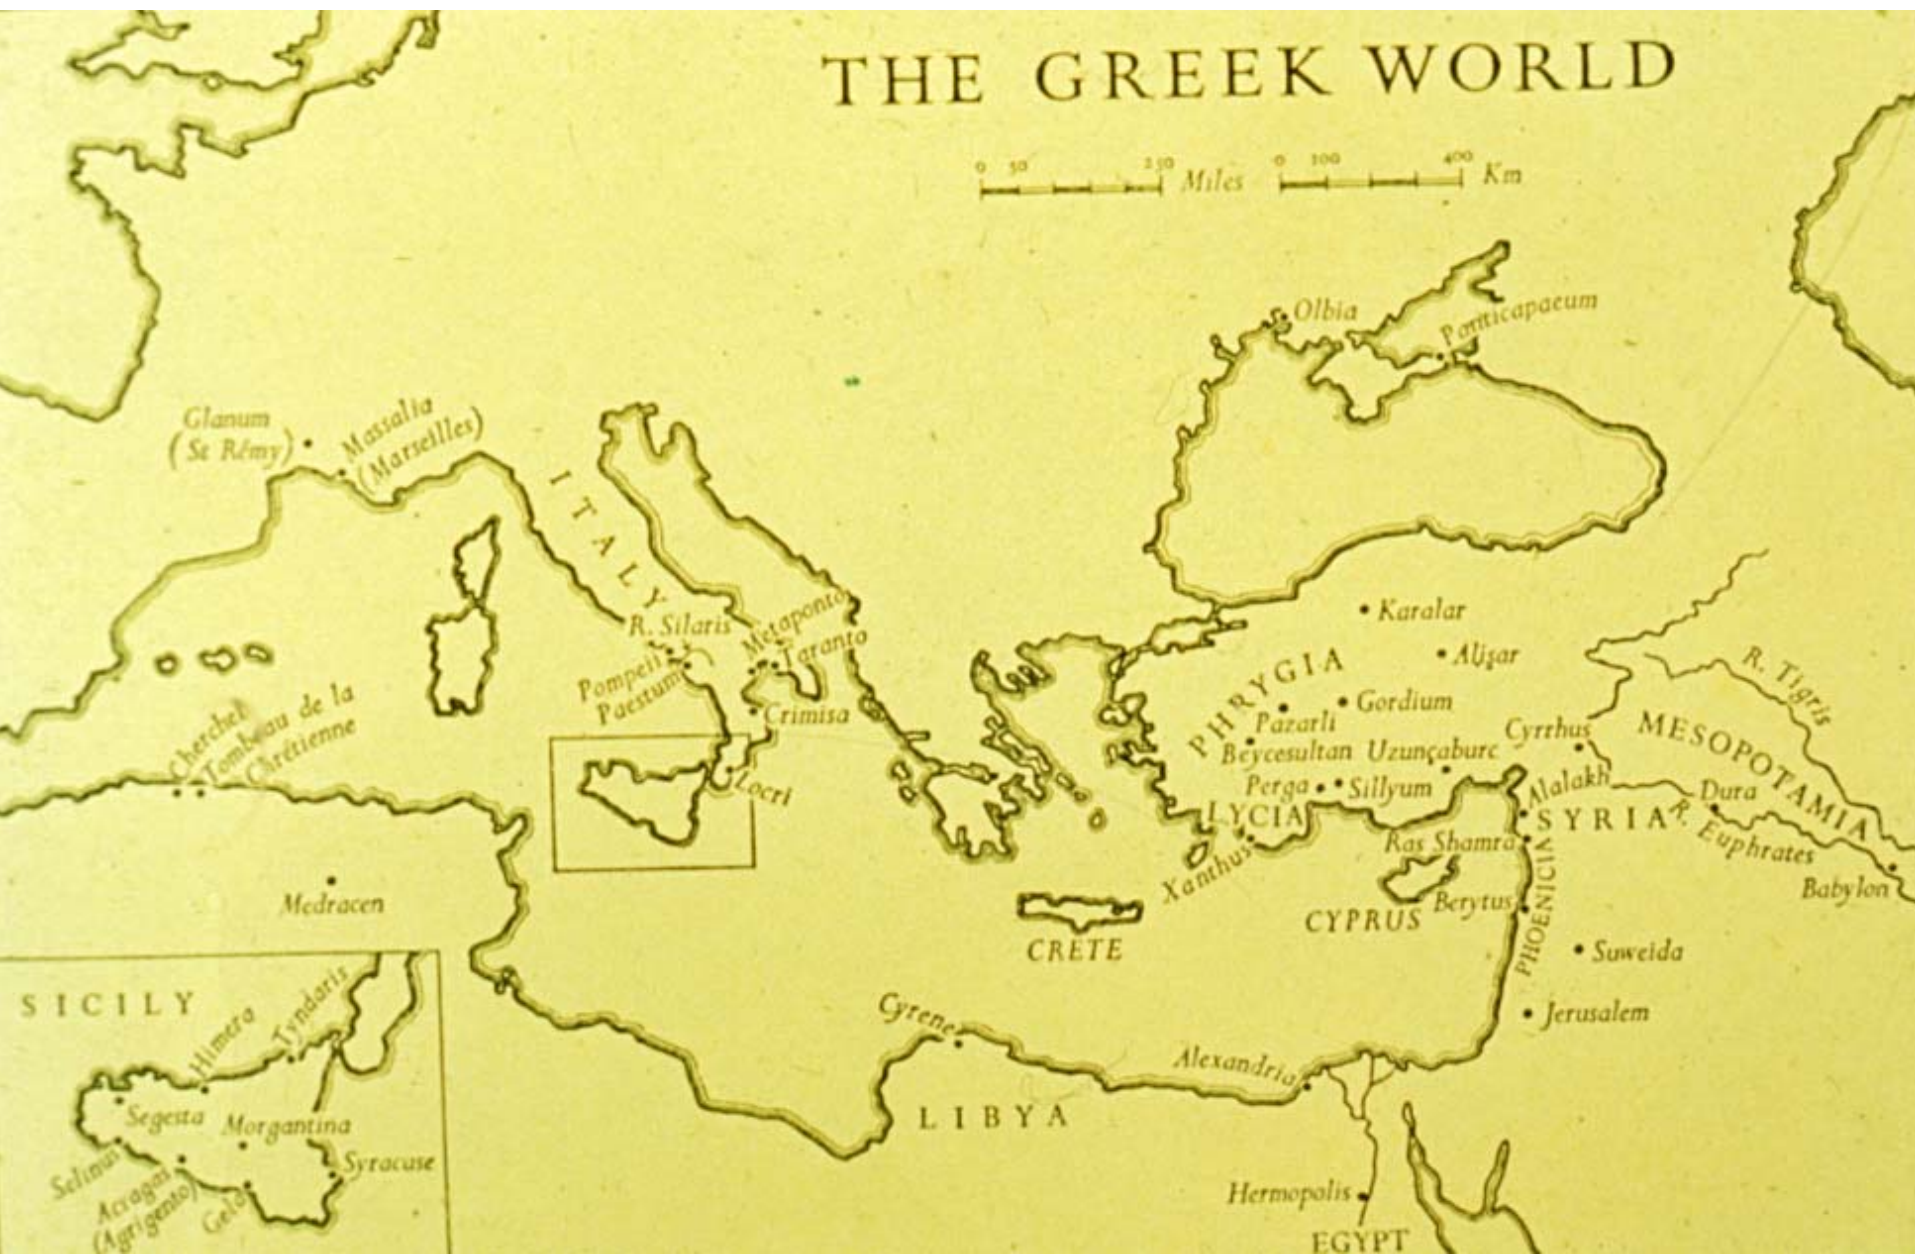

Chapter 3: The Early Greek World

- Greek Geography and Culture
- The Prehistory of Greece
- The Pre-Classical Age of Greek History

THE GREEK WORLD

Delphi

Delphi

Delphi

Thessaly

Delos

Minoan Naval Scene This fresco, newly discovered at Thera, probably depicts the homecoming of a Minoan fleet of warships. Though later Greeks thought that the Minoans had ruled the sea, fleets such as the one pictured here probably protected Minoan maritime interests and suppressed piracy. Despite its military nature, the scene displays a general air of festivity, characteristic of Minoan art. (Source: National Archaeological Museum, Athens/*Ekdotike Athenon*)