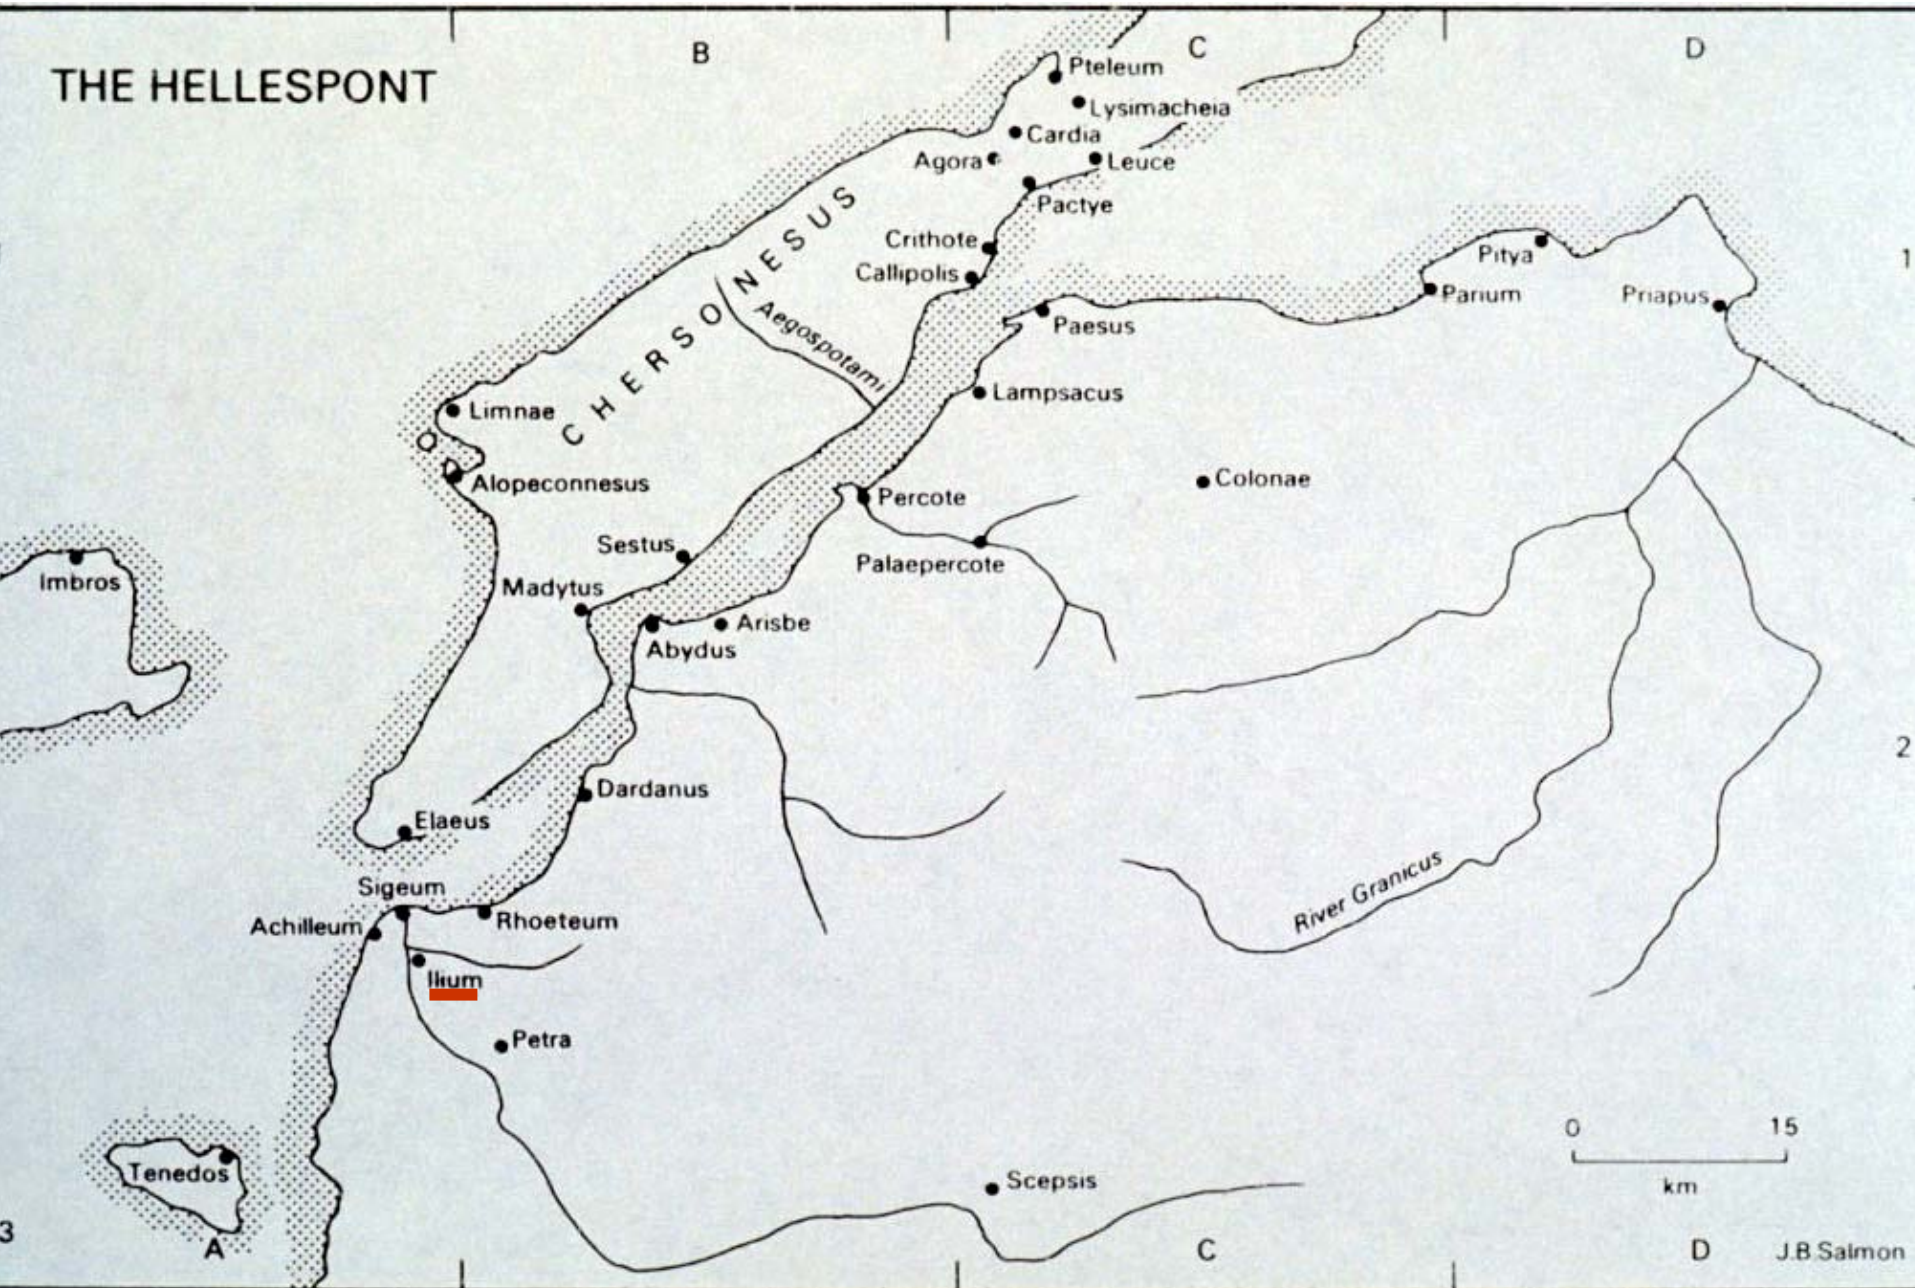

THE HELLESPONT