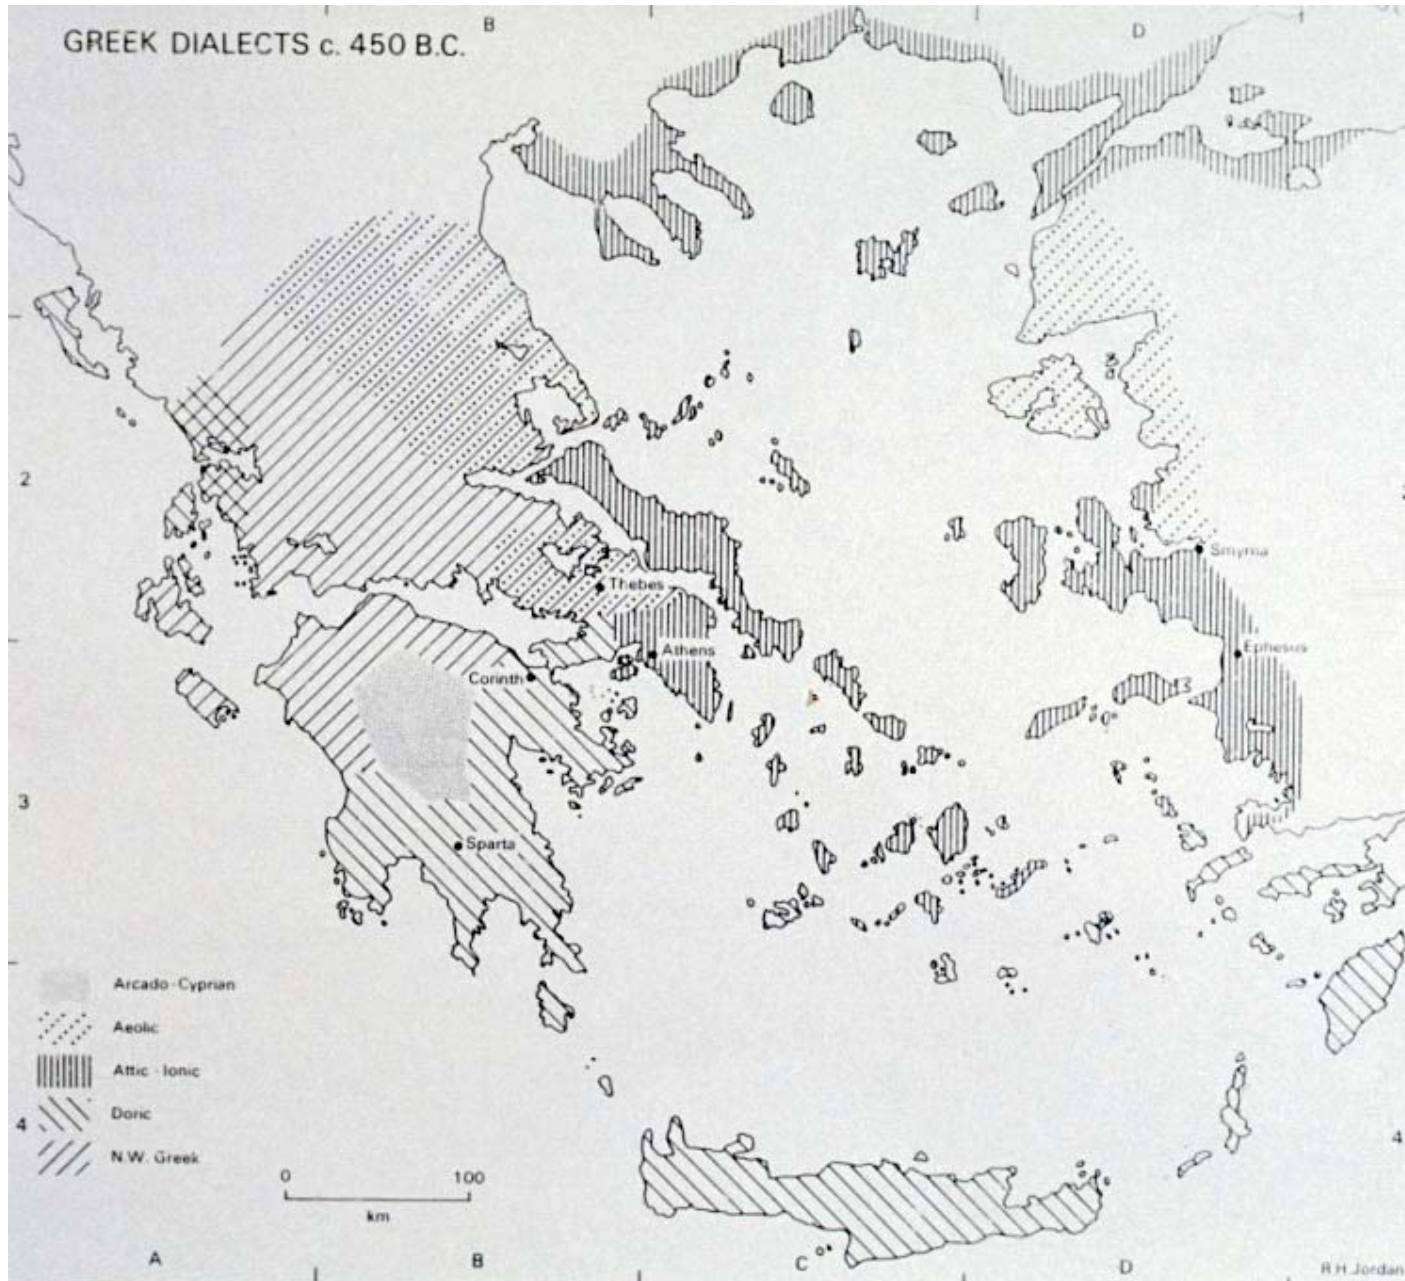

Map of Greek Dialects