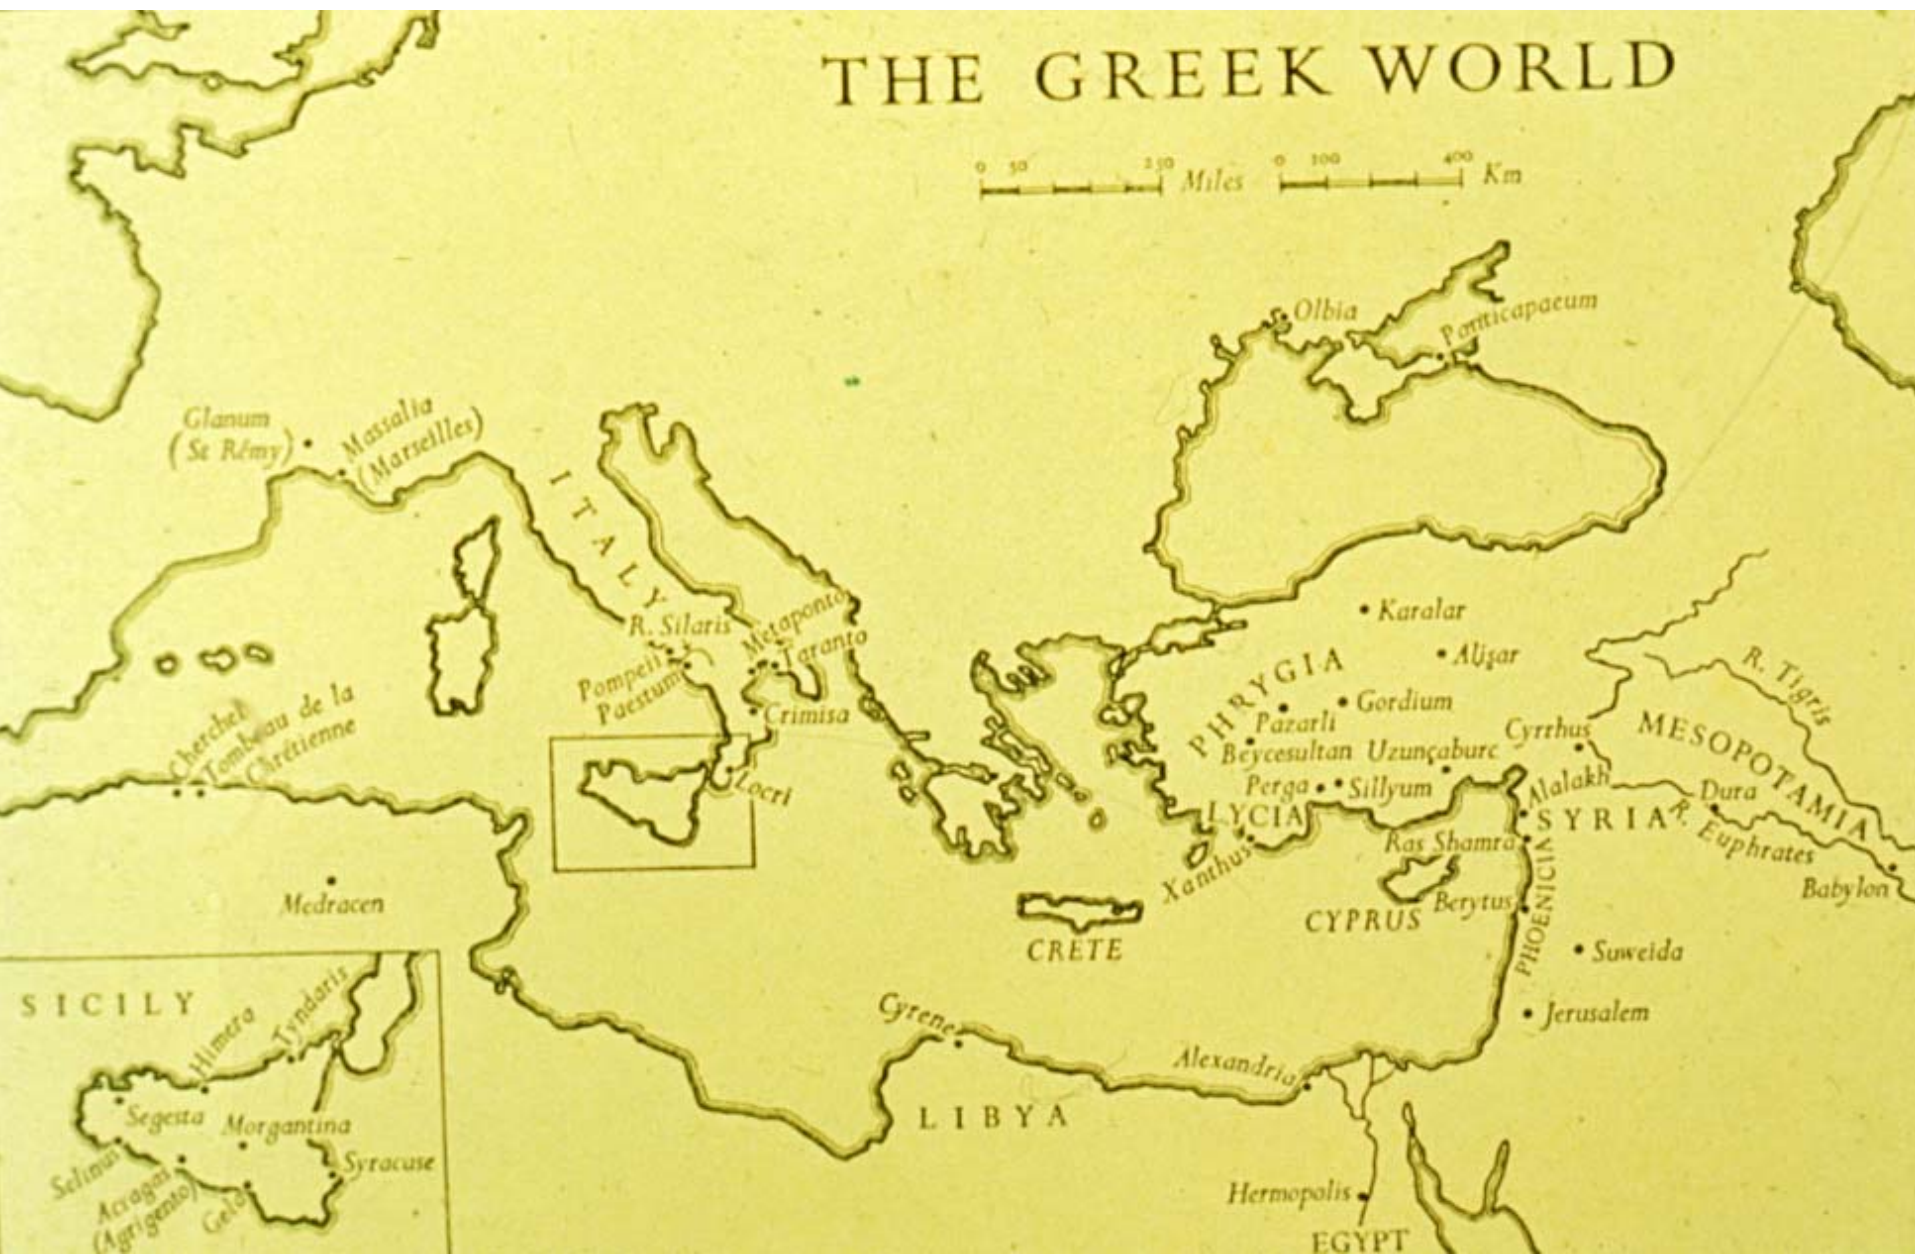

Minoan Naval Scene This fresco, newly discovered at Thera, probably depicts the homecoming of a Minoan fleet of warships. Though later Greeks thought that the Minoans had ruled the sea, fleets such as the one pictured here probably protected Minoan maritime interests and suppressed piracy. Despite its military nature, the scene displays a general air of festivity, characteristic of Minoan art. (Source: National Archaeological Museum, Athens/*Ekdotike Athenon*)

VIII c. 700-85 B.C.

VII c. 1250-1000 B.C.

VI c. 1700-1250 B.C.

out toward the Aegean, stood as testament to the ingenuity and prowess of its creators. Enclosed in massive cut-stone walls topped by mud-brick ramparts and watchtowers, the fortress

The Isthmus of Corinth

Corinth

Sparta

Solon

THE GREEK WORLD

Lyric Poet in Rapture

Sappho and Alcaeus