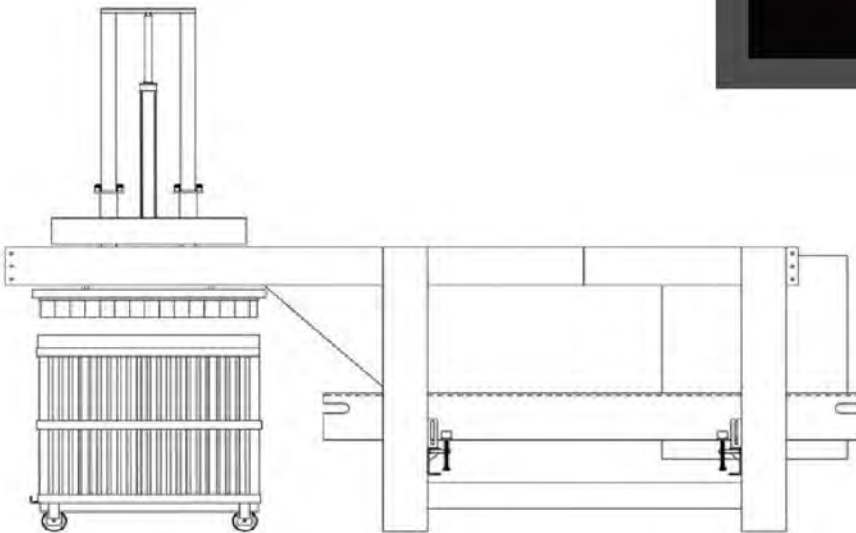

Retort Basket Loading/Unloading

RP Retort Basket Loading/Unloading

The Whallon Machinery retort loader/unloader is a flexible unit that can be placed into almost any layout and can be adapted to fit any size or shape retort basket or crate. Like all Whallon equipment, this system is built with high quality components and controls that can be tailor-made to any customer specifications. Also, Whallon's dedicated and experienced service staff provides assistance with installation, start-up, and phone support for all existing equipment.