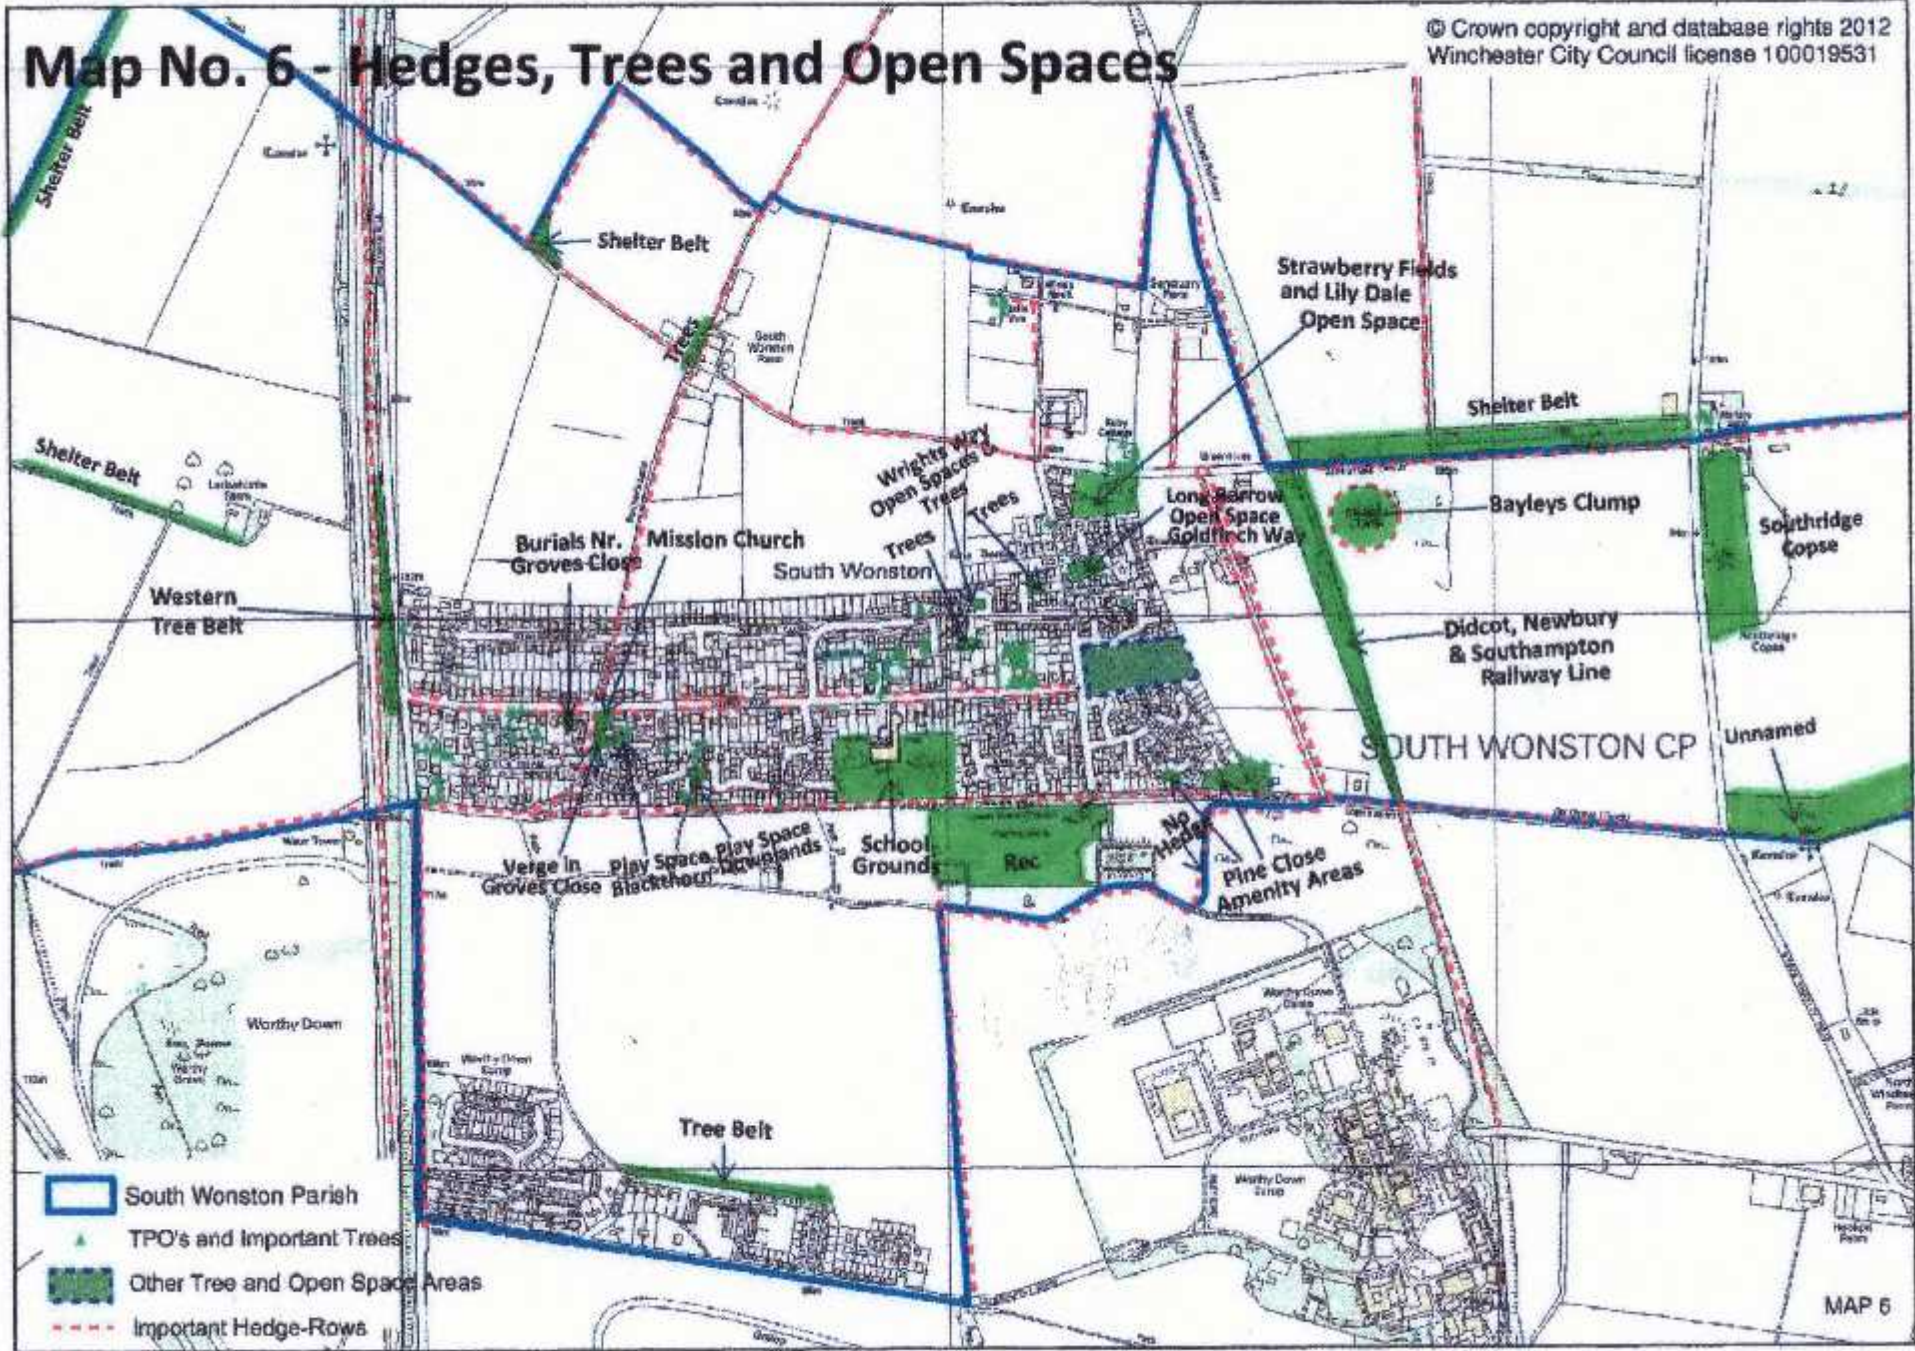

Map No. 6 - Hedges, Trees and Open Spaces

© Crown copyright and database rights 2012
Winchester City Council license 100019531

- South Wonston Parish
- ▲ TPO's and Important Trees
- Other Tree and Open Space Areas
- Important Hedge-Rows