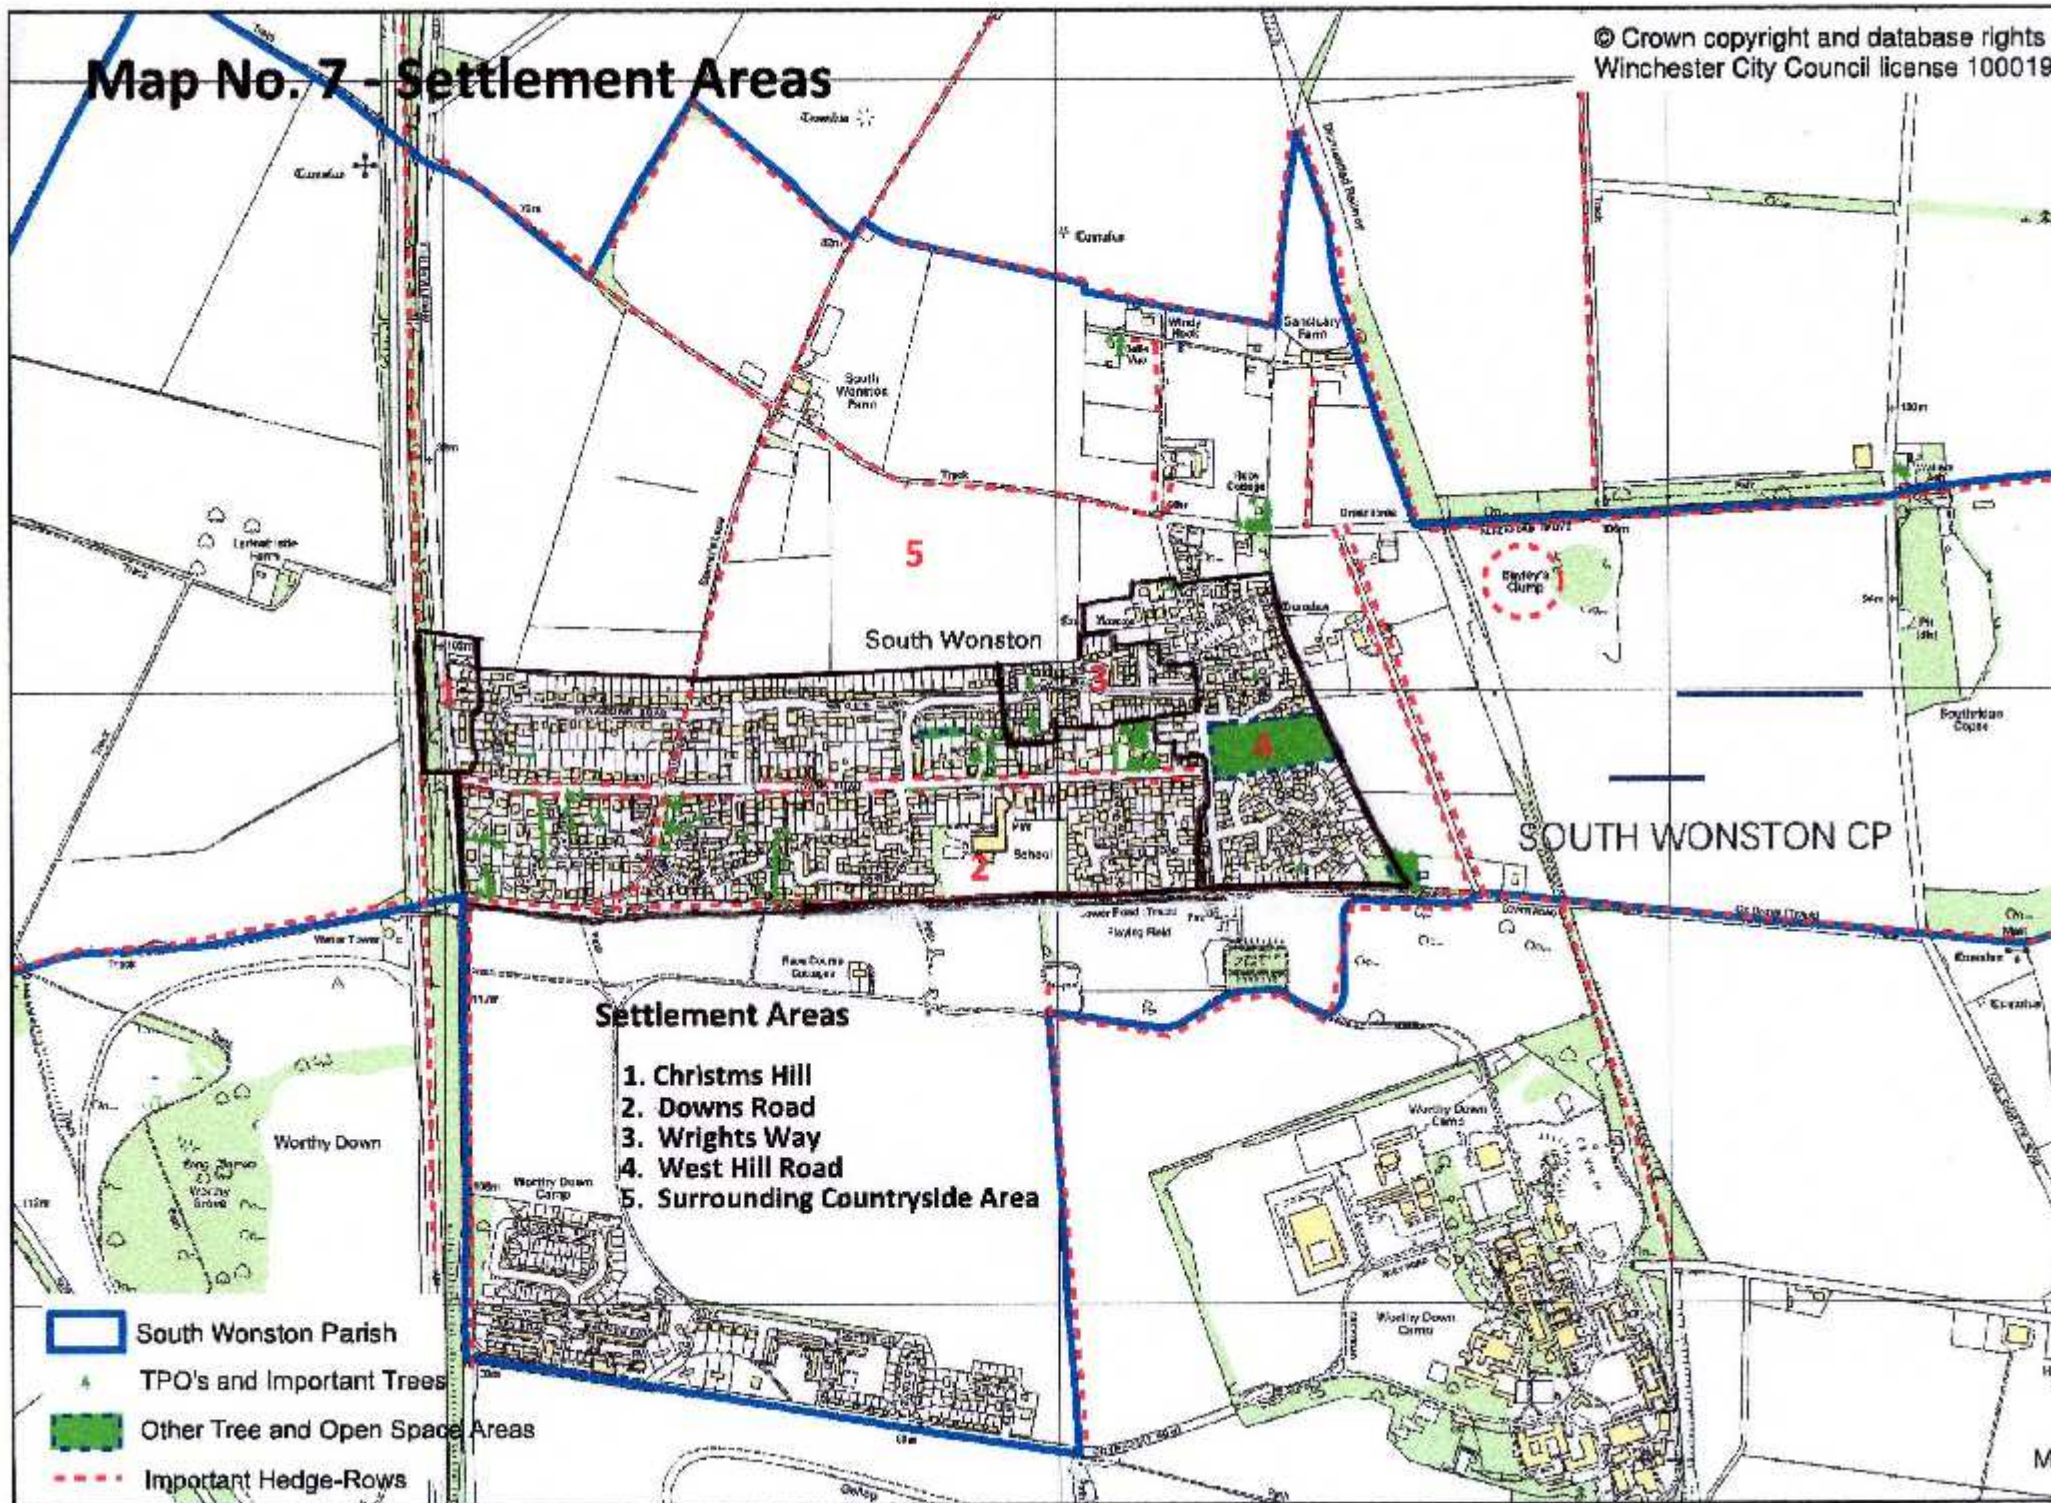

Old Race Course

5  
45 976

? ? ? ? ? 5 ? ? ? ? ?

1951-1979

?? ???? ???? ???? ???? ???? ???? ???? ???? ?

-  South Wonston Parish
-  Bridleway
-  Byway open to all traffic
-  Footpath
-  Restricted Byway
-  Open Space
-  Trees
-  Tree Areas
-  Scheduled Monuments

# Map No. 6 - Hedges, Trees and Open Spaces

© Crown copyright and database rights 2012  
Winchester City Council license 100019531

- South Wonston Parish
- ▲ TPO's and Important Trees
- Other Tree and Open Space Areas
- Important Hedge-Rows

# Map No. 7 - Settlement Areas

© Crown copyright and database rights  
Winchester City Council license 100019

## Settlement Areas

1. Christs Hill
2. Downs Road
3. Wrights Way
4. West Hill Road
5. Surrounding Countryside Area

- South Wonston Parish
- TPO's and Important Trees
- Other Tree and Open Space Areas
- Important Hedge-Rows