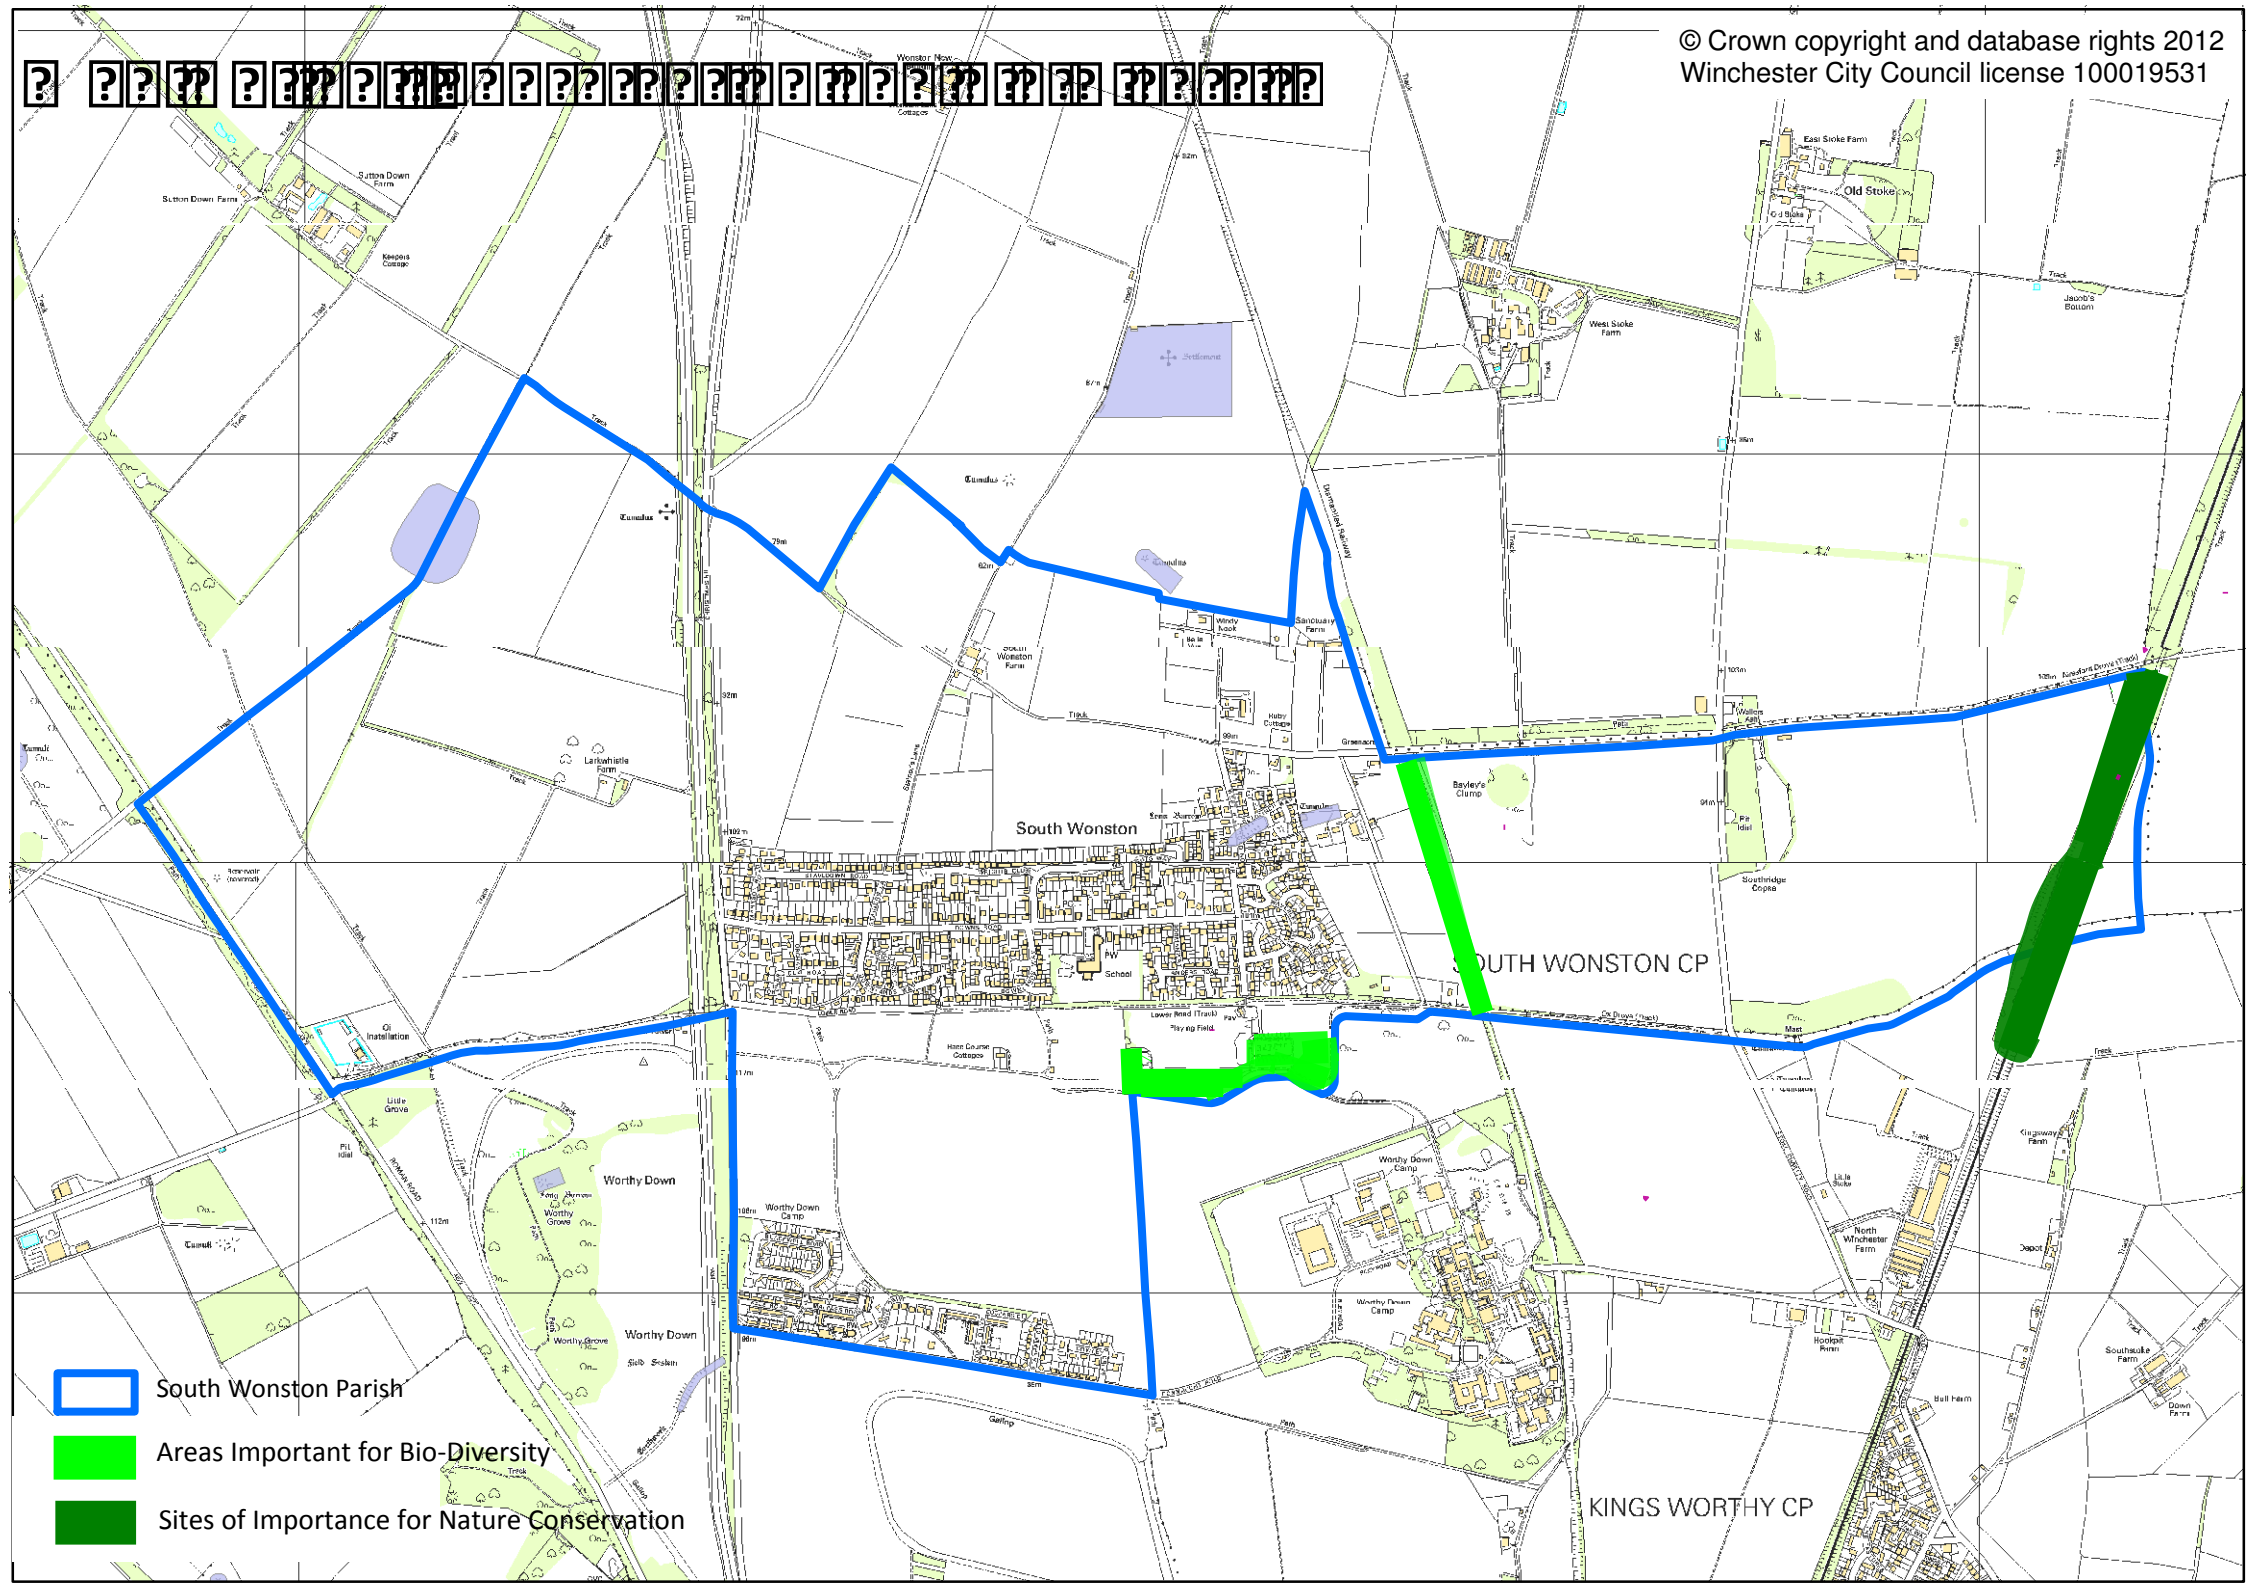

?? ?

- South Wonston Parish
- Areas Important for Bio-Diversity
- Sites of Importance for Nature Conservation