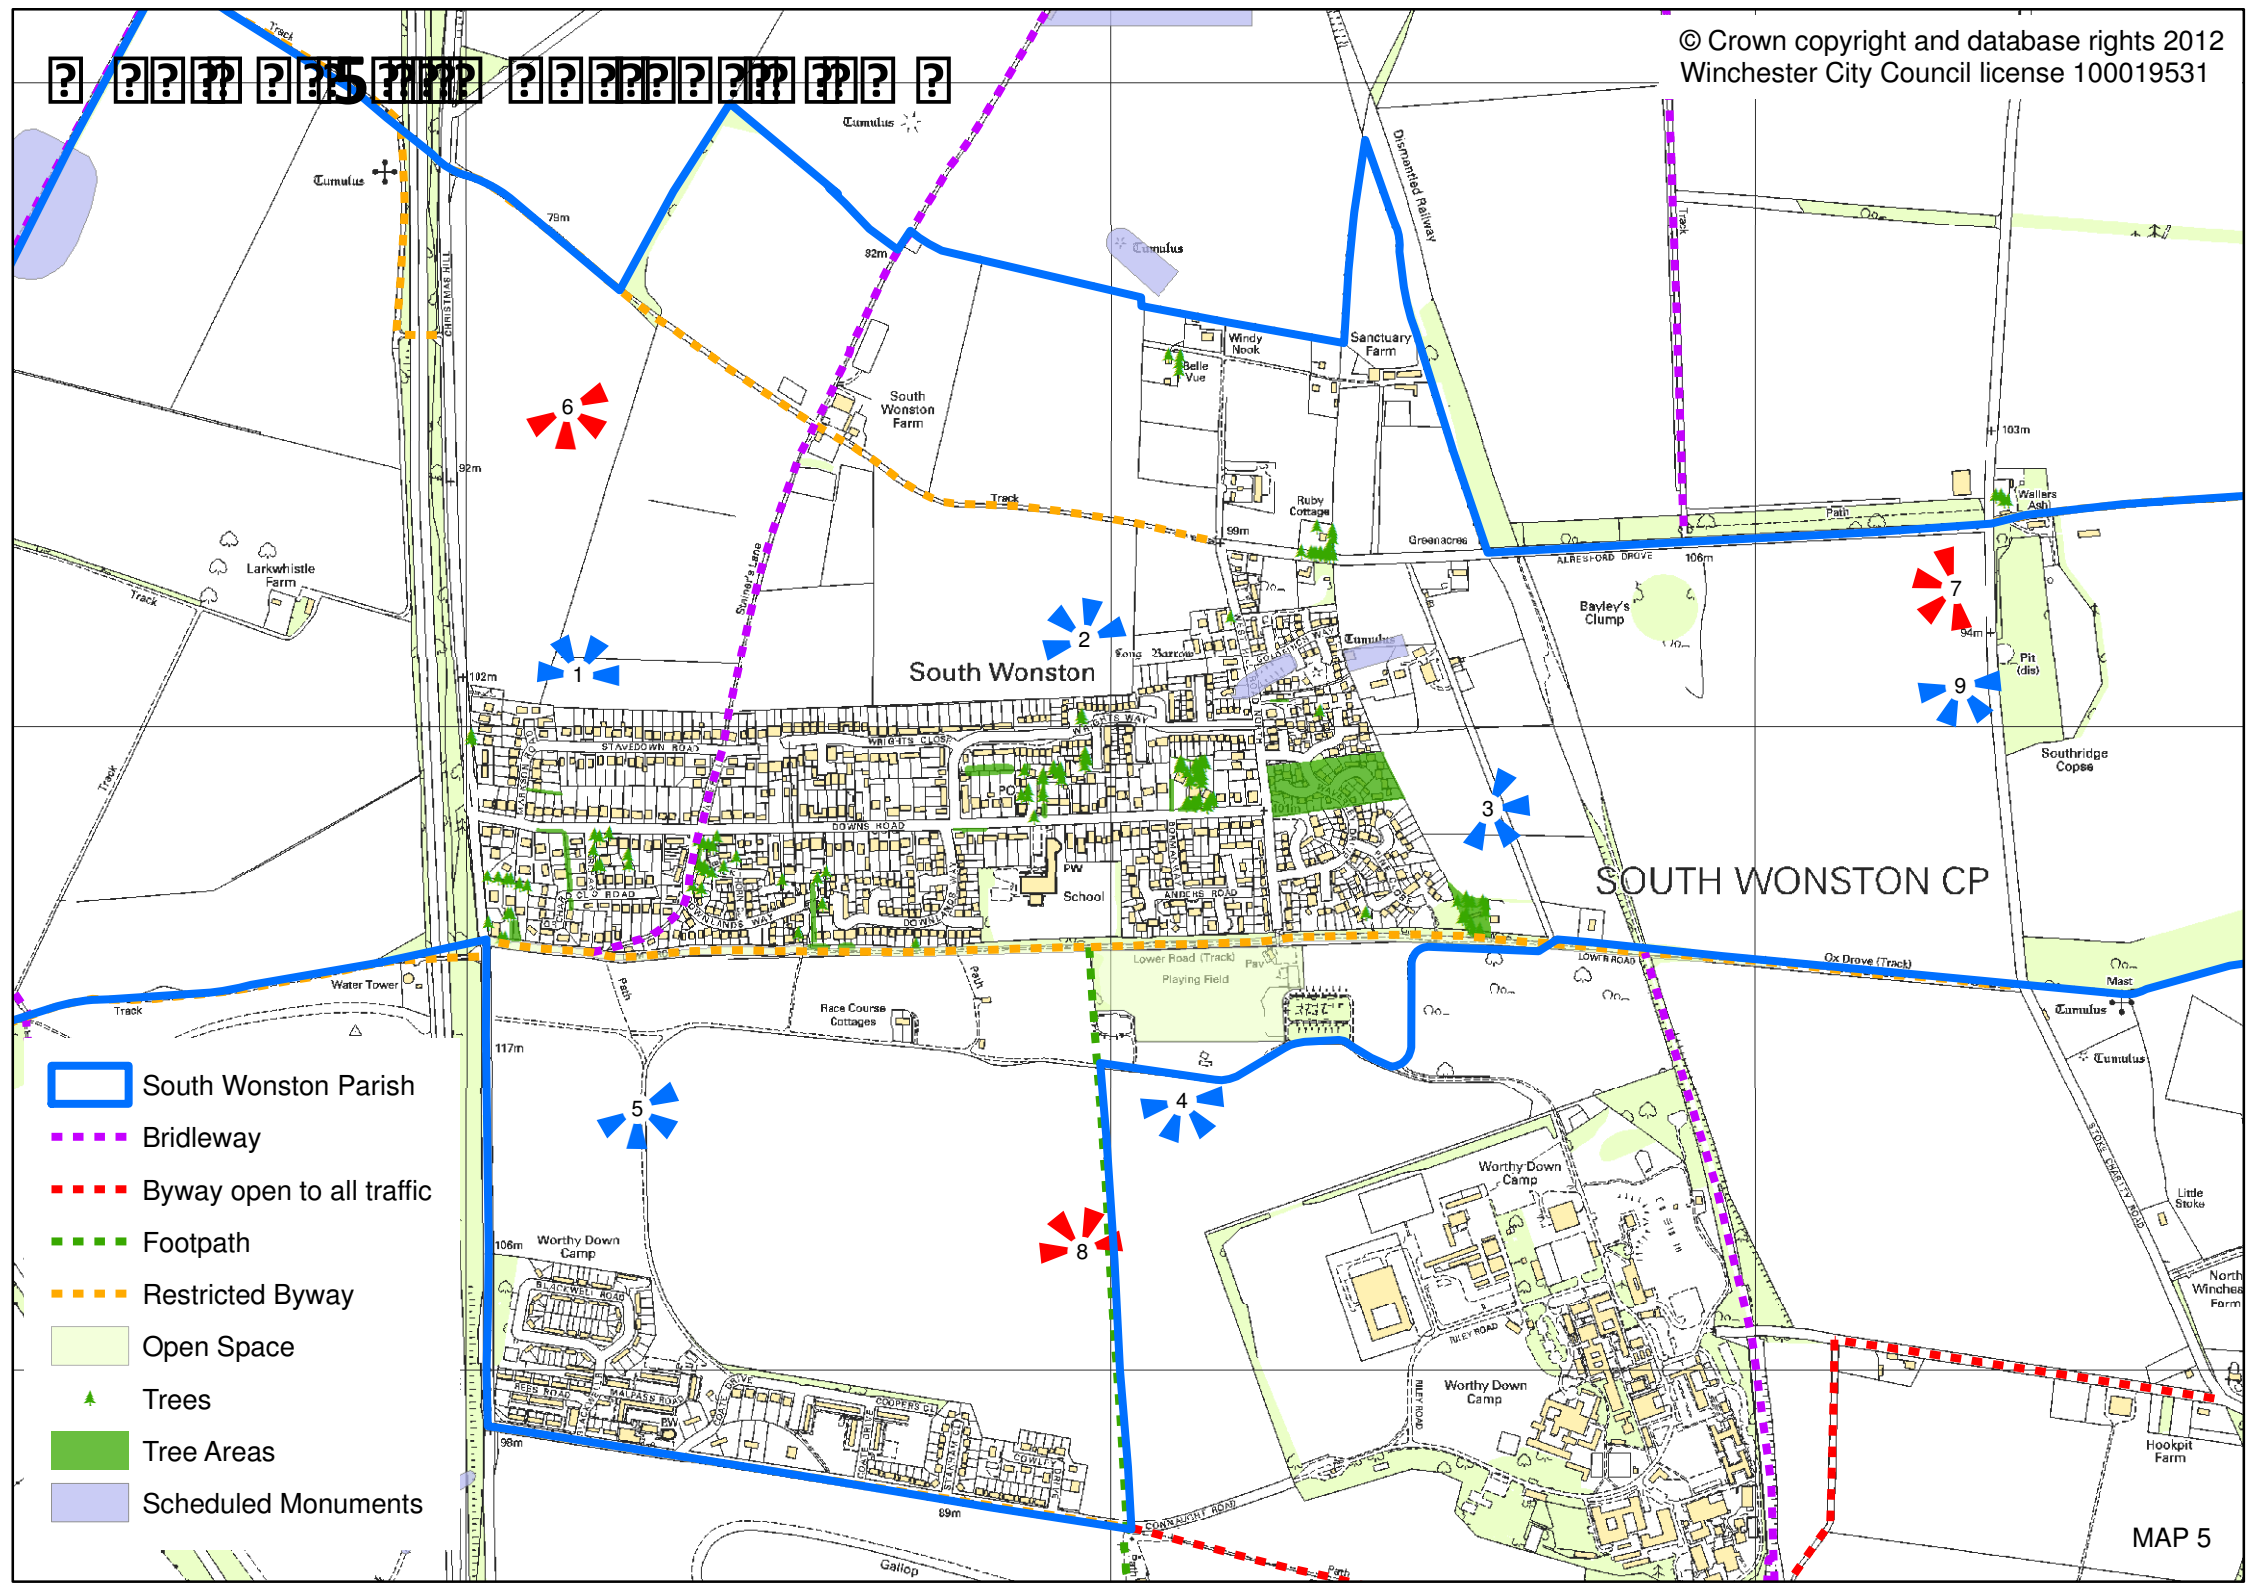

? ?

 South Wonston Parish  
 Scheduled Monuments

KINGS WORTHY CP

?? ?

-  South Wonston Parish
-  Areas Important for Bio-Diversity
-  Sites of Importance for Nature Conservation

Historical

? ? ? ? ? ? ? ? ? ? ? ? ? ? ? ?

Old Race Course

5  
45 976

? ? ? ? ? 5 ? ? ? ? ?

1951-1979

?? ???? ???? ???? ???? ???? ???? ???? ???? ?

-  South Wonston Parish
-  Bridleway
-  Byway open to all traffic
-  Footpath
-  Restricted Byway
-  Open Space
-  Trees
-  Tree Areas
-  Scheduled Monuments

# Map No. 6 - Hedges, Trees and Open Spaces

© Crown copyright and database rights 2012  
Winchester City Council license 100019531

- South Wonston Parish
- ▲ TPO's and Important Trees
- Other Tree and Open Space Areas
- Important Hedge-Rows

## Settlement Areas

1. Christs Hill
2. Downs Road
3. Wrights Way
4. West Hill Road
5. Surrounding Countryside Area

- South Wonston Parish
- TPO's and Important Trees
- Other Tree and Open Space Areas
- Important Hedge-Rows