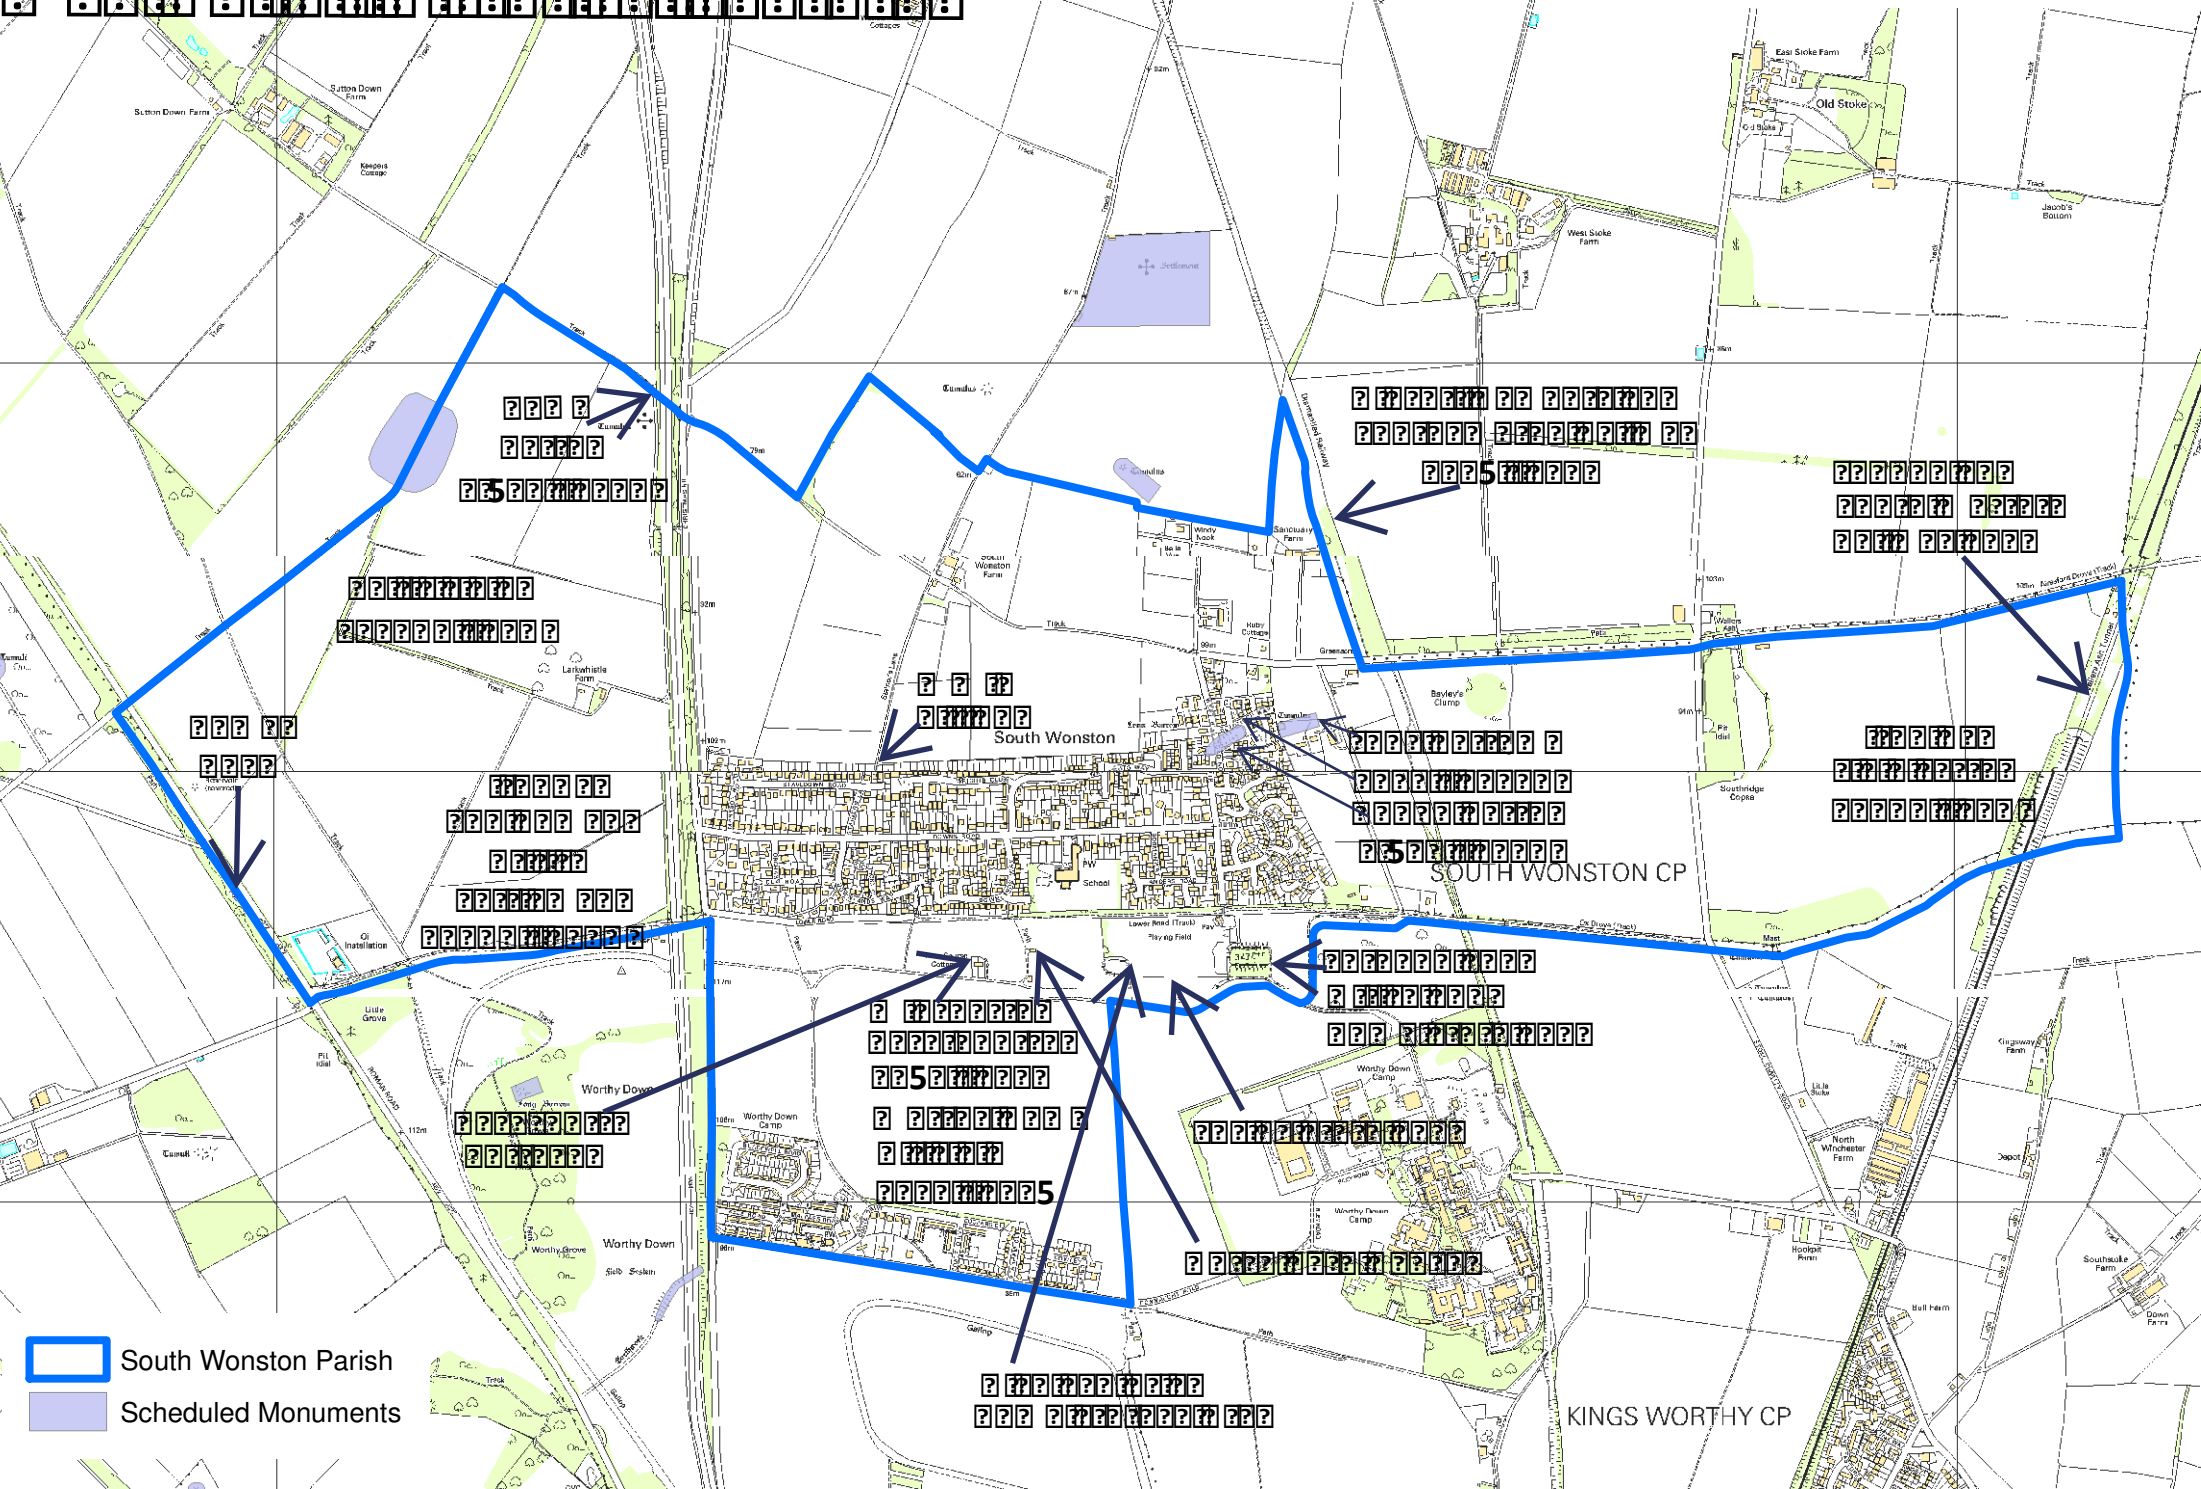

? ?

South Wonston Parish
 Scheduled Monuments

KINGS WORTHY CP